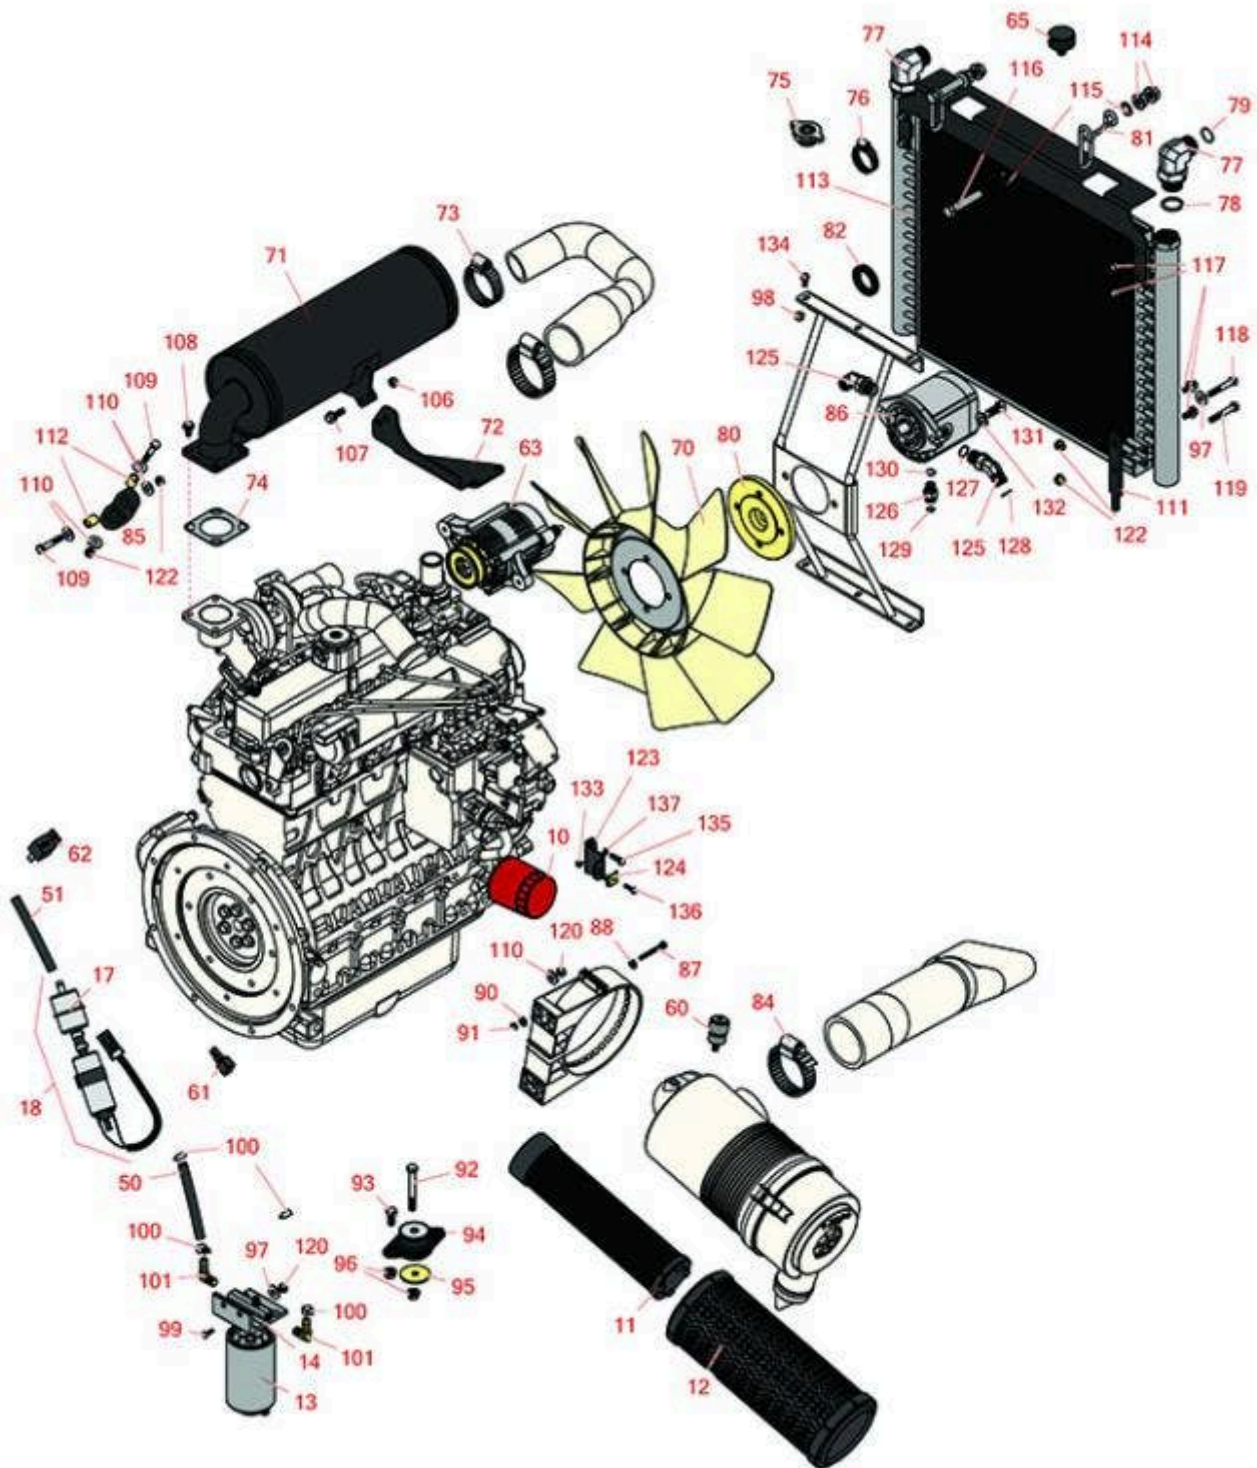

Replaces Toro Groundsmaster 4500-D

Parts

*Traction Unit - Model 30857
Engine*

All original equipment manufacturers names and part numbers are used for identification purposes only, and we are in no way implying that our products are original equipment parts. Prices subject to change without notice.

Replaces Toro Groundsmaster 4500-D

Parts

Traction Unit - Model 30857
Engine

Item No	R&R Part No.	OEM Part No.	Description	Qty Req	Order Quantity
Filters					
10	RX7000074035	104-5169	Kubota Filter - Oil	1	
11	R108-3816	104-4261, 108-3816	Baldwin Air Filter	1	
12	R108-3814	104-4260, 108-3814	Baldwin Air Filter	1	
13	R110-9049	110-9049	Donaldson Fuel Filter - Spin On	1	
14	R110-9044	110-9044, 125-2914	Donaldson Water/Fuel Seperator Assy	1	
17	R112-7836	112-7836, RR ONLY	Baldwin Fuel Filter - in Line	1	
17	RRF10534	112-7836, RR ONLY, RRONLY	SilverGuard Fuel Filter - Inline	1	
18	R110-8806	110-8806	Fuel Pump and Filter Assy	1	
Hoses					
50	R109-0309	109-0309	Hose-Fuel	1	
51	R110-3257	110-3257, 63-7630	Hose-Fuel	1	
Gauges & Controls					
60	R104-3563	104-3563	Indicator - Service	1	
61	R100-4918	100-4918	Diode	1	
62	R99-7435	99-7435	Relay - 70 Amp	1	
63	R98-7693	107-0145, 98-7693	Alternator Assy	1	
65	R68-6150	58-9070, 68-6150	Breather	1	

Replaces Toro Groundsmaster 4500-D

Parts

Traction Unit - Model 30857
Engine

Item No	R&R Part No.	OEM Part No.	Description	Qty Req	Order Quantity
---------	--------------	--------------	-------------	---------	----------------