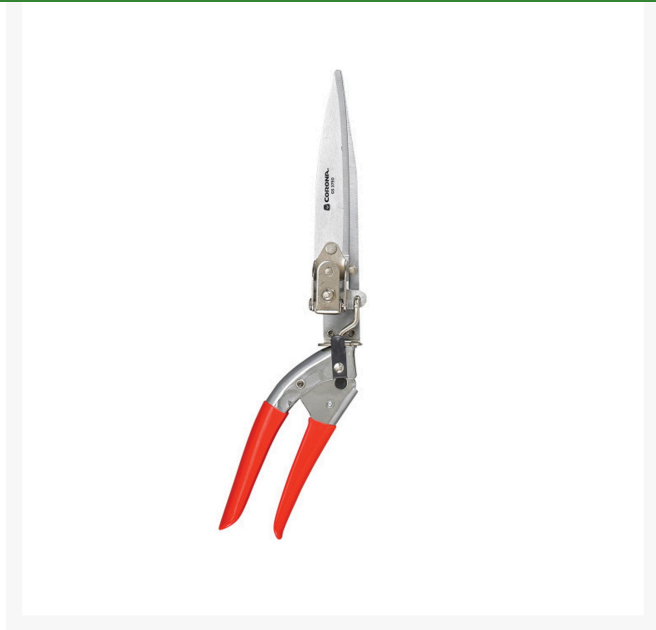

Corona Swivel Grass Shear - 5-1/4in

RCGS3750

Details

The versatile 3-position blade provides vertical for edging, horizontal for trimming and angled for hard-to-reach areas. Designed with precision-ground, high-carbon steel blades and durable chrome plating. Easy to set thumb lock. 5-1/4in blade length.

- Versatile 3-position Blade - Vertical for Edging, Horizontal for Trimming and Angled for Hard to Reach Areas
- Durable Chrome Plating
- Precision-ground, High-carbon Steel Blades
- Easy to Set Thumb Lock
- 5-1/4in Blade Length

Specifications

Manufacturer	Corona
Blade Material	Steel
Dimensions	6-1/4in Blade

O.J. Company

294 Rang St-Paul Sherrington, J0L 2N0
450-247-2758

<https://ojcompagnie.rrproducts.com/>