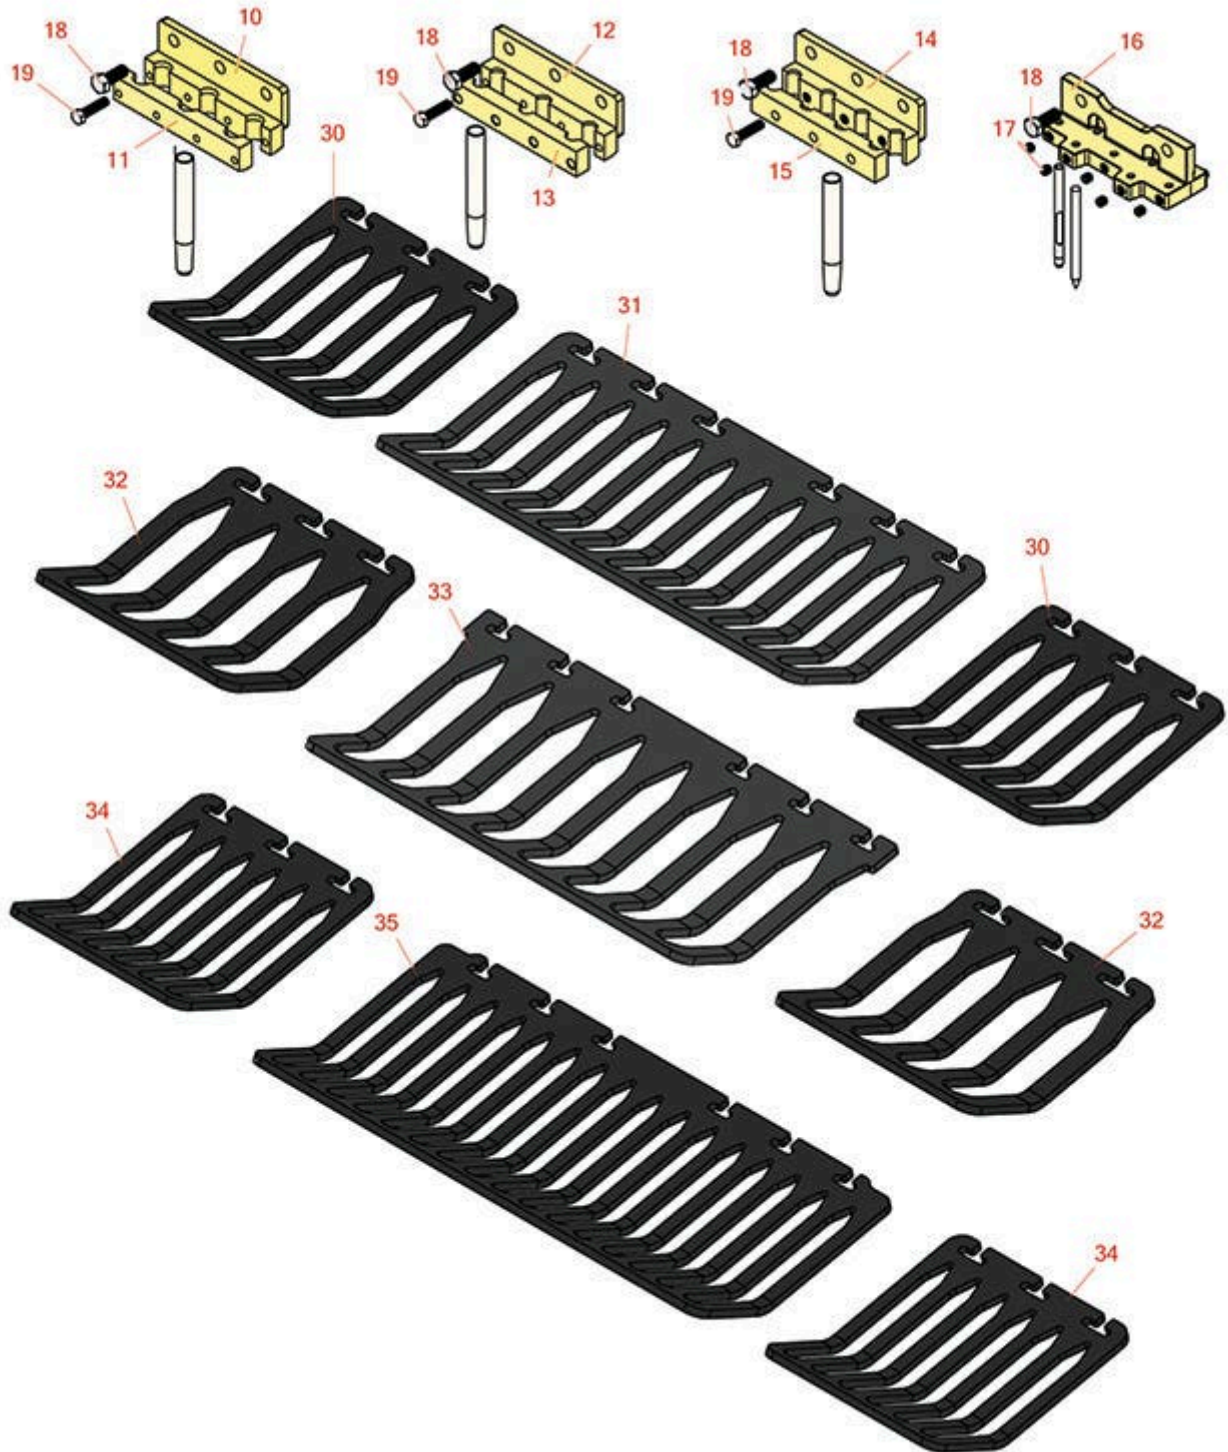

# Replaces Toro ProCore 1298 Parts

Aerating Unit  
Tine Holders

All original equipment manufacturers names and part numbers are used for identification purposes only, and we are in no way implying that our products are original equipment parts. Prices subject to change without notice.

# Replaces Toro ProCore 1298 Parts

Aerating Unit  
Tine Holders

Item No	R&R Part No.	OEM Part No.	Description	Qty Req	Order Quantity
---------	--------------	--------------	-------------	---------	----------------

## Tine Holders

10	<b>R108-2122-03</b>	108-2122-03, 110-4692-03	Tine HOLDER,3 Tine 7/8 Mt.	6	
11	<b>R108-2124-03</b>	108-2124-03	Clamp - Tine Holder 3 Tine 7/8 Mt.	6	
12	<b>R105-1036-03</b>	105-1036-03	Tine Holder - 3 Tine 3/4 Mt	6	
13	<b>R105-1038-03</b>	105-1038-03	Clamp - Tine Holder 3 Tine 3/4 Mt.	6	
14	<b>R105-1045-03</b>	105-1045-03	Tine Holder, 4 Tine 3/4 Mt.	6	
15	<b>R105-1032-03</b>	105-1032-03	Clamp - 4 Tine x 3/4 Tine Holder	6	
16	<b>R105-1184</b>	105-1184	Tine Holder	6	

*Tech Note: Includes R150691 Set Screws:*

17	<b>R150691</b>	150691	Screw - Set Nyloc 3/8-16 x 3/8	60	
18	<b>R325-5</b>	01-150-0250, 01-178-0810, 19-8000, 20-86-AGD, 3226-1, 325-5, 513375	Bolt - Hex HD 1/2-13 x 1-1/4	12	
19	<b>R323-8</b>	01-150-0060, 01-178-0612, 20-49-AD, 20-49-AGD, 323-8, 3273-41, 908036P	Bolt - Hex HD 3/8-16 x 1-1/2 GR8	24	