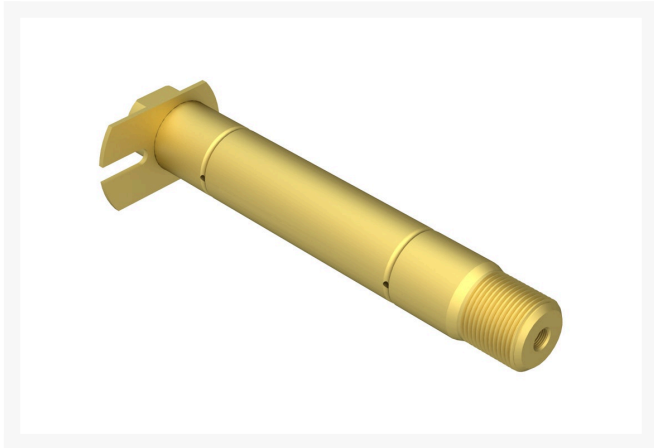

Axle Pin - Rear

R98-7077

Replaces
Toro 98-7077

Specifications
Manufacturer R&R Products

Fits Models
Toro Groundsmaster 4000-D
Toro Groundsmaster 4010-D
Toro Groundsmaster 4100-D
Toro Groundsmaster 455-D
Toro Groundsmaster 4110-D