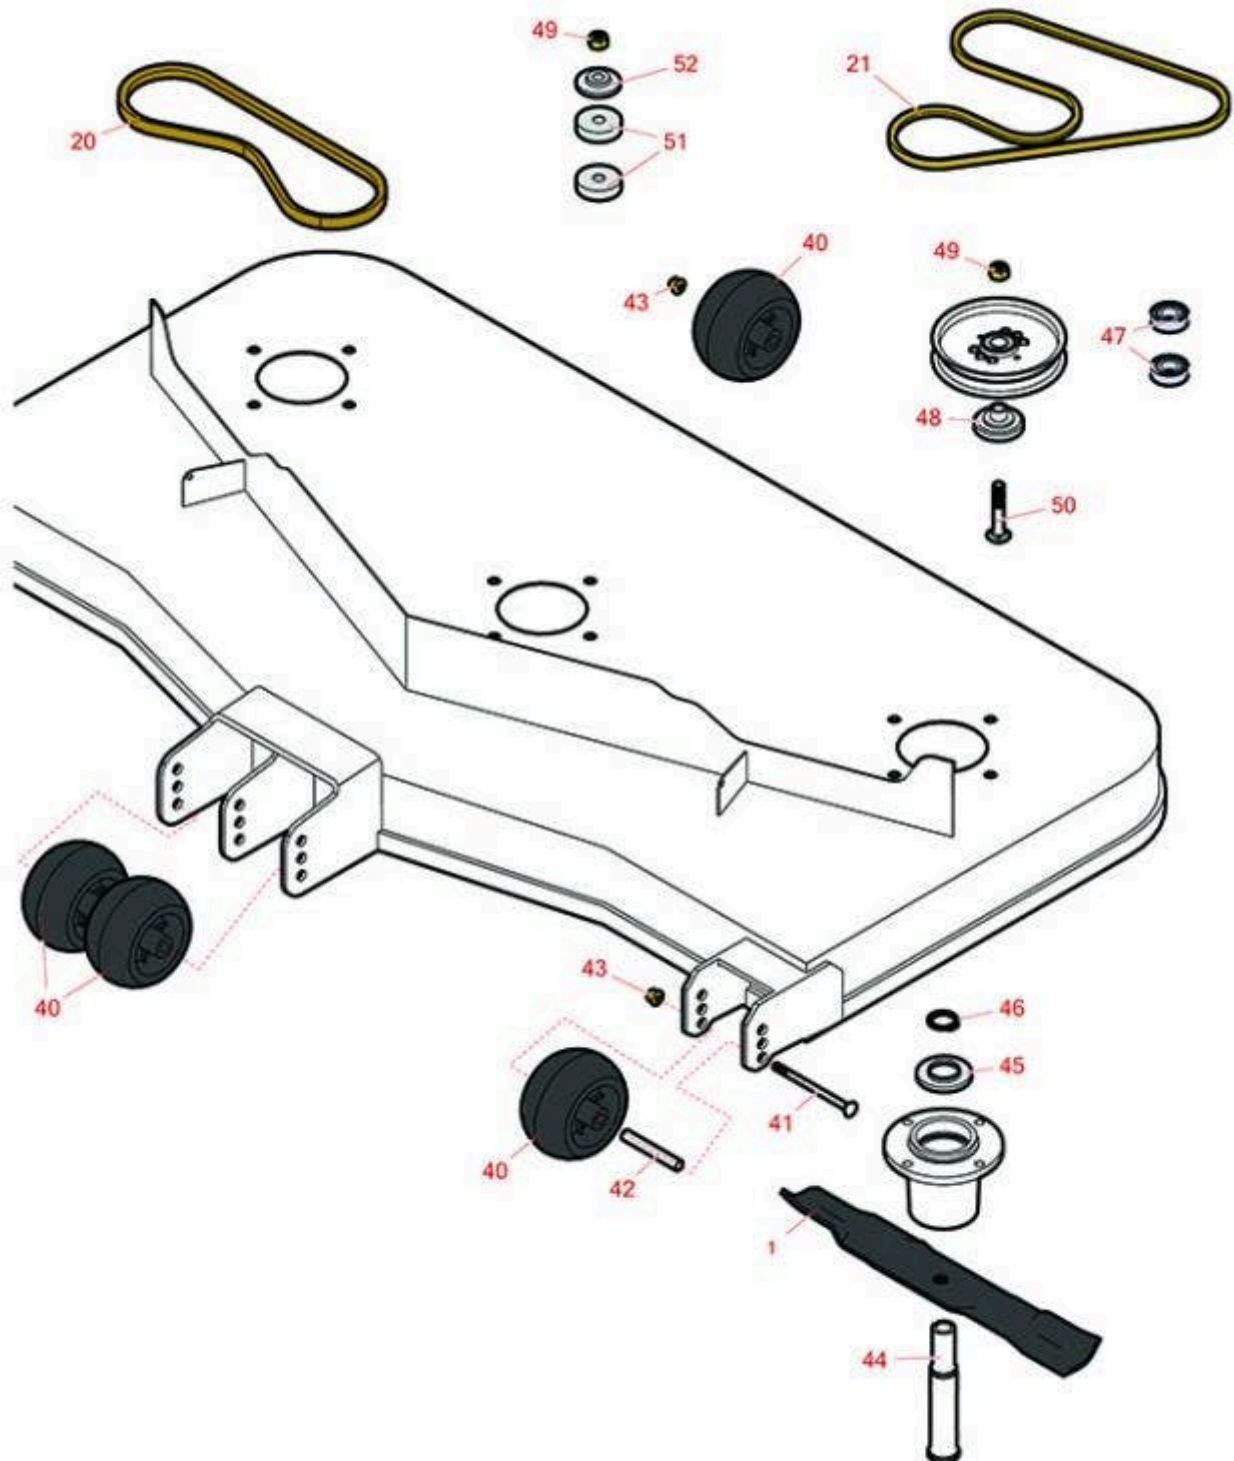

Replaces John Deere 652R Quik-Trak Stand-On Mower Parts

Rotary Mower
Deck Parts

All original equipment manufacturers names and part numbers are used for identification purposes only, and we are in no way implying that our products are original equipment parts. Prices subject to change without notice.

Replaces John Deere 652R Quik-Trak Stand-On Mower Parts

Rotary Mower
Deck Parts

Item No	R&R Part No.	OEM Part No.	Description	Qty Req	Order Quantity
Blades					
1	RRB5360-1800	UC10725	Mower Blade - Wave Mulcher 18 x 2.5in x 5/8 Mt Hole	3	
2	RRB3055-1801	TCU34280	Mower Blade - High-Lift 18 x 2.5in x 5/8 Mt Hole	3	
Belts					
20	RTCUC34215	TCU34215	Belt - V - Deck - Short	1	
21	RTCUC34219	TCU34219	Belt - V - Deck	1	
21	RUC11266	UC11266	Belt - V - Deck	1	
Other Parts Available					
40	RTCUC18744	TCU18744, UC28193	Wheel - 5 in x 2 3/4	5	
41	R03M7268	03M7268	Bolt - M8 x 120 Carriage 8.8	1	
42	RTCUC19299	TCU19299	Axle Bushing	3	
43	R14M7396	14M7396	Locknut - Flanged Nyloc	22	
44	RTCUC40290	TCU40290, UC14507	Shaft - Spindle	3	
45	RTCUC40287	TCU40287, UC13505	Retainer - Grease	3	
46	RC17964	C17964	Ring - Retaining HD	3	
47	RTCUC34197	TCU34197	Bearing	4	
48	RTCUC22505	TCU22505	Spacer	2	
49	R14M7401	14M7401	Locknut - 12mm x 1.75	2	
50	R03M7226	03M7226	Bolt - M12-1.75 x 70 Carr	1	
51	RTCUC29427	TCU29427	Spacer - Idler Pulley	2	

Replaces John Deere 652R Quik-Trak Stand-On Mower Parts

*Rotary Mower
Deck Parts*

Item No	R&R Part No.	OEM Part No.	Description	Qty Req	Order Quantity
52	RM132309	M132309	Spacer	2	

All original equipment manufacturers names and part numbers are used for identification purposes only, and we are in no way implying that our products are original equipment parts. Prices subject to change without notice.