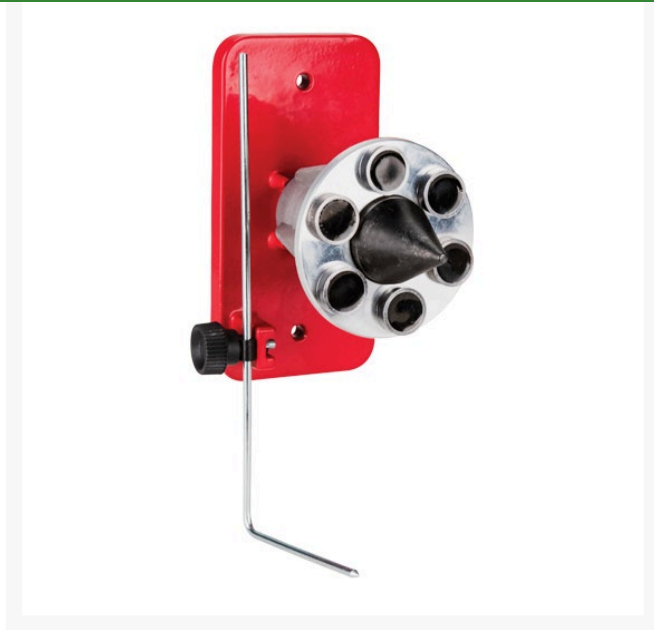

# Precision Rotary Blade Balancer

R42-047

## Details

Simple and easy way to check the balance of rotary blades.

- Six magnets allow better stability
- Quality Construction
- Precision Bearing Motion
- Wall / Post Mount