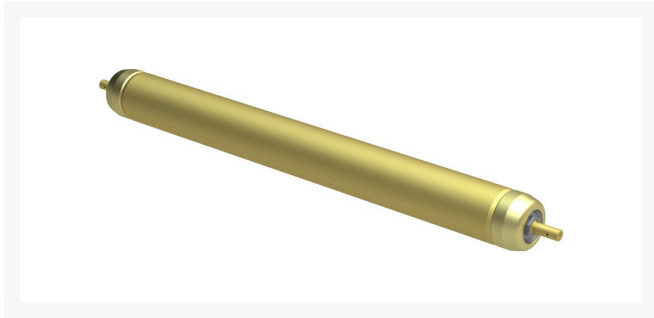

Roller Assy - with Hardened Shaft

R137-6141

Replaces
Toro 137-6141

Specifications
Manufacturer R&R Products

Fits Models
Toro Groundsmaster 3500-D
Toro Groundsmaster 3500-G
Toro Groundsmaster 3505-D
Toro Groundsmaster 4500-D

Replacement Parts

R114-5430	Overhaul Kit - Roller
R117-5100	Shaft- Long - Rear
	Roller - Hardened
R114-3717	Seal
R112-5290	Bearing - Stainless
R112-7494	Seal
R150690	Screw - Set 1/4-20 x 1/4

O.J. Company