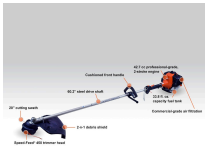

# Echo SRM-410x String Trimmer 42.7CC Straight Shaft RECSRM410X

## Details

The most powerful Echo string trimmer with professional grade power. This straight shaft trimmer levels tough, overgrown weeds and grass with power to spare making it a nimble beast. Equipped with a 42.7cc professional grade, 2-stroke engine for performance and durability. Features a solid steel drive shaft, pleated, automotive-style paper air filter to keep the engine cleaner in harsh conditions, and a 2-in-1 shield, if a blade is used, sold separately. Ultimate trimming efficiency is with a 20in cutting swath and 33.8 fluid oz. fuel tank for increased run time. 42.7cc head. Large 20in cutting swath. 33.8 fl oz capacity see-through fuel tank. Commercial grade air filtration.

Please note: This product is considered either bulky or otherwise restricted from shipment by air, and will only be shipped ground freight.

- Heavy-duty 42.7cc professional-grade, 2-stroke engine
- Speed-Feed 450 head
- Solid steel drive shaft
- Pleated, automotive-style paper air filter
- 2-in-1 shield
- 20in cutting swath
- 33.8fl oz. fuel tank capacity

## Specifications

Manufacturer	Echo
Carburetor	Rotary
Cutting Width	20 in
Engine Displacement	42.7 cc (2.6 cu in)
Fuel Capacity	33.8 fl oz
Shaft Length	60 in
Starting System	Standard