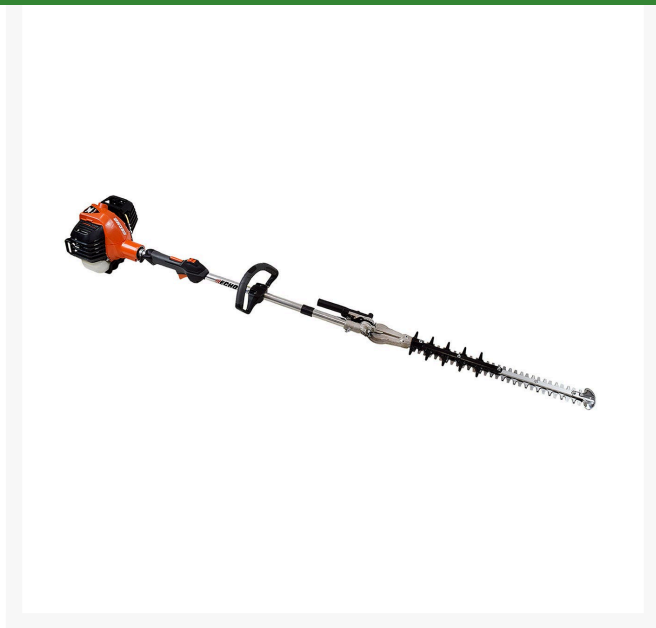

Echo HCA2620S Short Shafted Articulating Hedge Trimmer 33in 25.4CC REHCA2620S

Details

The ECHO HCA2620S articulating short shafted hedge trimmer features a 33in shaft with 21in blade. This lightweight workhorse with 25.4cc and 1.45 horsepower is the perfect answer for many trimmer jobs.

Please note: This product is considered either bulky or otherwise restricted from shipment by air, and will only be shipped ground freight.

Specifications

| | |
|---------------------|---------------------|
| Manufacturer | Echo |
| Blade Length | 21 in |
| Carburetor | Rotary |
| Engine Displacement | 25.4 cc (1.6 cu in) |
| Fuel Capacity | 20.6 fl oz |
| Shaft Length | 33 in |
| Starting System | Standard |
| Weight (lbs) | 5.7 lb |