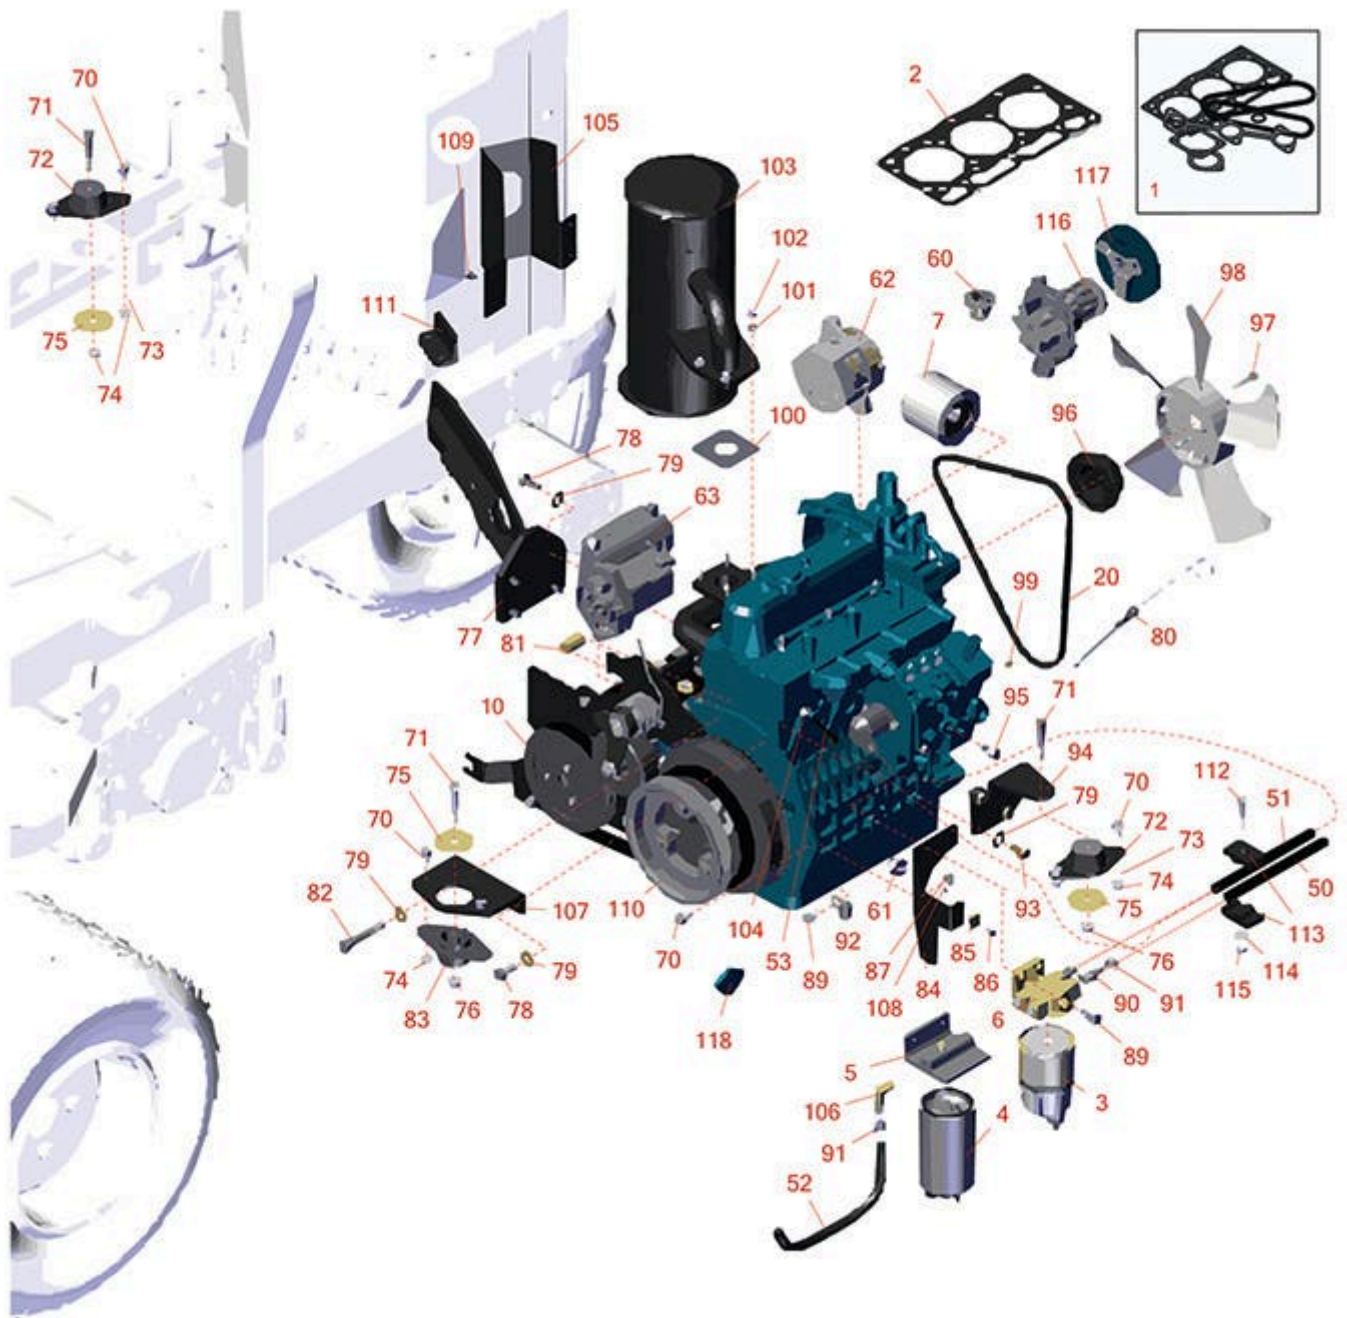

Replaces Toro Reelmaster 3100-D Parts

Traction Unit - Model 03207
Engine

All original equipment manufacturers names and part numbers are used for identification purposes only, and we are in no way implying that our products are original equipment parts. Prices subject to change without notice.

Replaces Toro Reelmaster 3100-D Parts

Traction Unit - Model 03207
Engine

Item No	R&R Part No.	OEM Part No.	Description	Qty Req	Order Quantity
Overhaul Kits					
1	R107-7848	107-7848	Upper Gasket Kit	1	
2	R108-6573	108-6573	Gasket - Cylinder Head	1	
Filters					
3	R98-9764	98-9764	Element - Water Fuel Separator	1	
4	R110-9049	110-9049	Donaldson Fuel Filter - Spin On	1	
4	RRF10515	105-8045, 108-3854, 110-9049	SilverGuard Fuel Filter	1	
5	R110-9044	110-9044	Donaldson Water/Fuel Separator Assy	1	
6	R98-9305	98-9305	Water/Fuel Separator Assy	1	
7	RX7000074034	99-8384	Kubota Oil Filter	1	
7	RRF10625	99-8384	SilverGuard Oil Filter	1	
7	R42-9030	104-5167, 108-3841, 127-0511, 42-9030, 67-4330, 98-9651	Baldwin Oil Filter - Engine	1	
7	RRF10606	108-3841, 67-4330, 98-9651	SilverGuard Oil Filter - 2 3/4" Long	1	
7	RRF10607	104-5167, 108-3841, 42-9030, 99-8384	SilverGuard Oil Filter - 3 3/4" Long	1	
Engine					

Replaces Toro Reelmaster 3100-D Parts

*Traction Unit - Model 03207
Engine*

Item No	R&R Part No.	OEM Part No.	Description	Qty Req	Order Quantity
10	RX1J99500000	104-4899, 107-7830, 112-9906, 138-6905	Kubota Engine D1105 E	1	