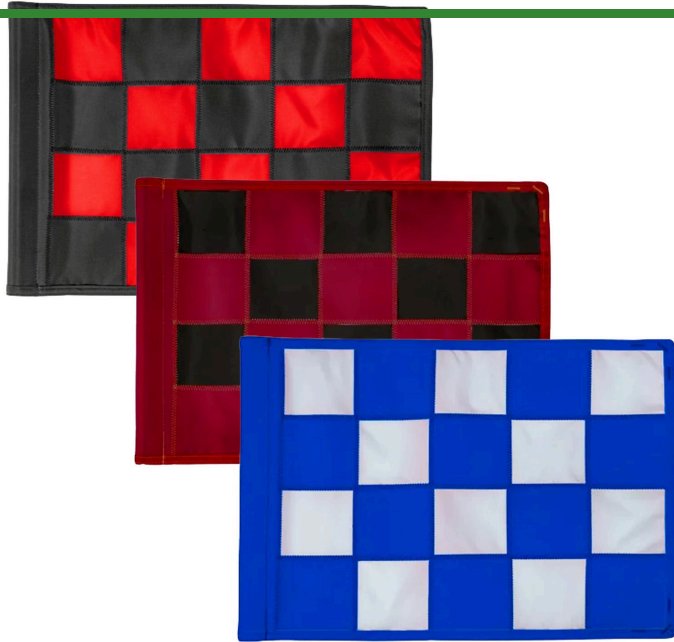

Checkered Practice Green Flag - 9x12

RPF43103

Details

Manufactured in our own sewing facility in the USA to insure superior quality, the 9" x 12" practice green flags are available in a rainbow of vibrant colors. Excellent craftsmanship with double lock-stitch hems and bar-tacked corners for added strength. The durable 400 denier nylon provides extended life. Sold each, so you can order a set and spare!

Specifications

Manufacturer R&R Products

Options

Flag Color	Black White Red Yellow
Accent Color	Navy Blue Yellow Pink Emerald Green Maroon Red Black Royal Blue Orange Purple