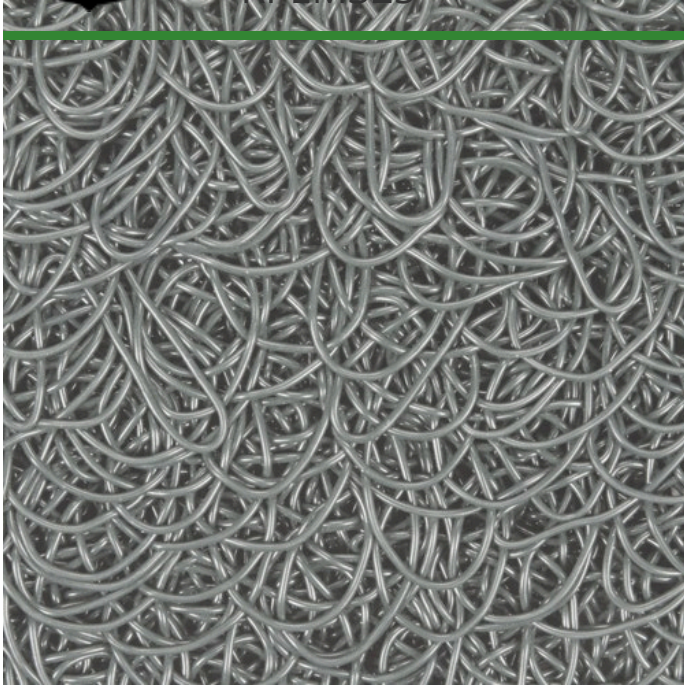

PEM Matting - 3 x 25 Roll

RPEM325

Details

Solve your Softspikes slippage problems! P.E.M. matting provides sure footing and excellent traction, reducing risk of slippage and injury on bridges, steps and walkways. Eliminates golf ball bounce on cart paths and worn pathways. Ideal for beverage areas, tee boxes, clubhouse areas, around greens or fairways. Adhere to concrete, wood, asphalt or steel with silicone or screws. Trims easily with razor knife for custom fitting. Lightweight yet resistant to wind uplift. Water drains through the mat eliminating standing liquids. Moisture evaporates beneath mat reducing algae growth. Cleans easily with sweeping or wash down. UV to resist fading. Weatherability -35F to +180F. Hunter Green or Black. Silicone requirements - 4 tubes/roll for foot traffic, 8 tubes/roll for cart traffic.

- Improves footing in high traffic areas
- Water drains through
- Moisture evaporates beneath mat
- Cleans easily
- Adheres to concrete, wood, asphalt or steel
- Weather and UV resistant
- 36" wide x 25 foot roll

Specifications

Manufacturer

R&R Products

Options

Color

- Black
- Sand
- Gray
- Green
- Chocolate Brown
- Blue

O.J. Company

294 Rang St-Paul Sherrington, J0L 2N0
450-247-2758