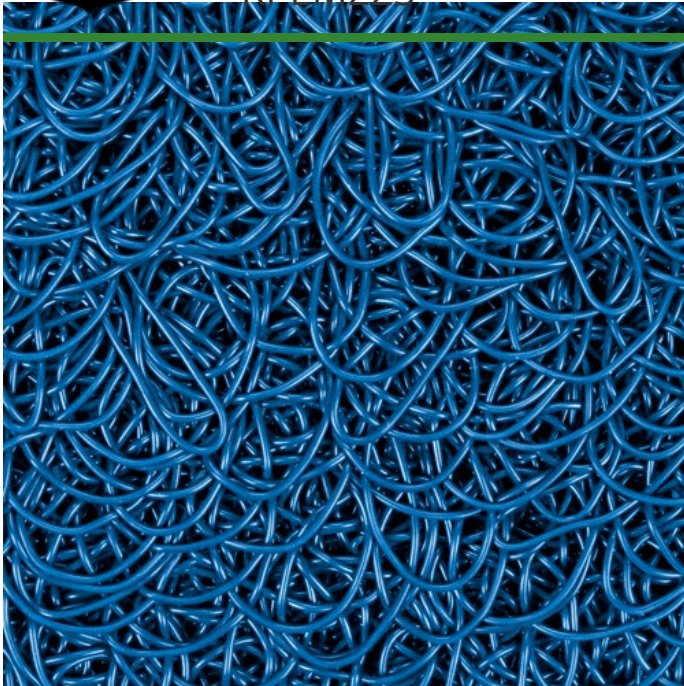

PEM Matting - 2 x 25 Roll

RPEM225

Details

Solve your Softspikes slippage problems! P.E.M. matting provides sure footing and excellent traction, reducing risk of slippage and injury on bridges, steps and walkways. Eliminates golf ball bounce on cart paths and worn pathways. Ideal for beverage areas, tee boxes, clubhouse areas, around greens or fairways. Adhere to concrete, wood, asphalt or steel with silicone or screws. Trims easily with razor knife for custom fitting. Lightweight yet resistant to wind uplift. Water drains through the mat eliminating standing liquids. Moisture evaporates beneath mat reducing algae growth. Cleans easily with sweeping or wash down. UV to resist fading. Weatherability -35F to +180F. Hunter Green or Black. Silicone requirements - 4 tubes/roll for foot traffic, 8 tubes/roll for cart traffic.

- Improves footing in high traffic areas
- Water drains through
- Moisture evaporates beneath mat
- Cleans easily
- Adheres to concrete, wood, asphalt or steel
- Weather and UV resistant
- 24" wide x 25 foot roll

Specifications

Manufacturer

R&R Products

Options

Color

- Green
- Chocolate Brown
- Blue
- Sand
- Gray

O.J. Company

294 Rang St-Paul Sherrington, J0L 2N0
450-247-2758