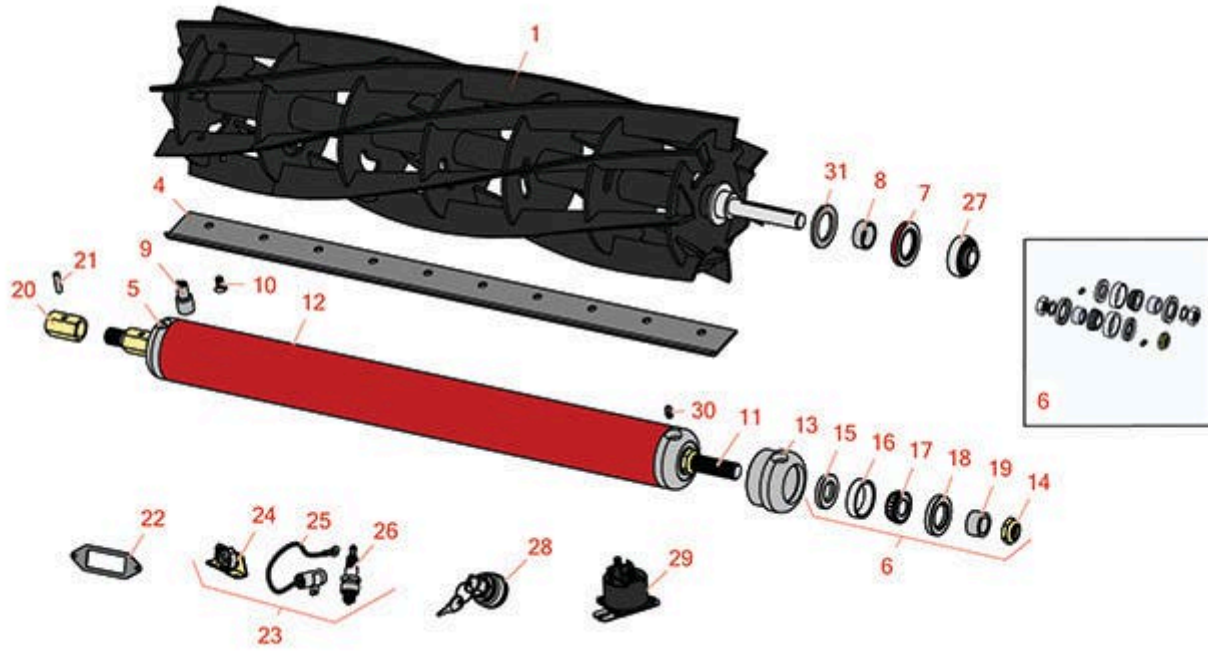

# Replaces Toro Super Pro Parts

Cutting Unit  
Reel & Bedknife

All original equipment manufacturers names and part numbers are used for identification purposes only, and we are in no way implying that our products are original equipment parts. Prices subject to change without notice.

# Replaces Toro Super Pro Parts

Cutting Unit  
Reel & Bedknife

Item No	R&R Part No.	OEM Part No.	Description	Qty Req	Order Quantity
---------	--------------	--------------	-------------	---------	----------------