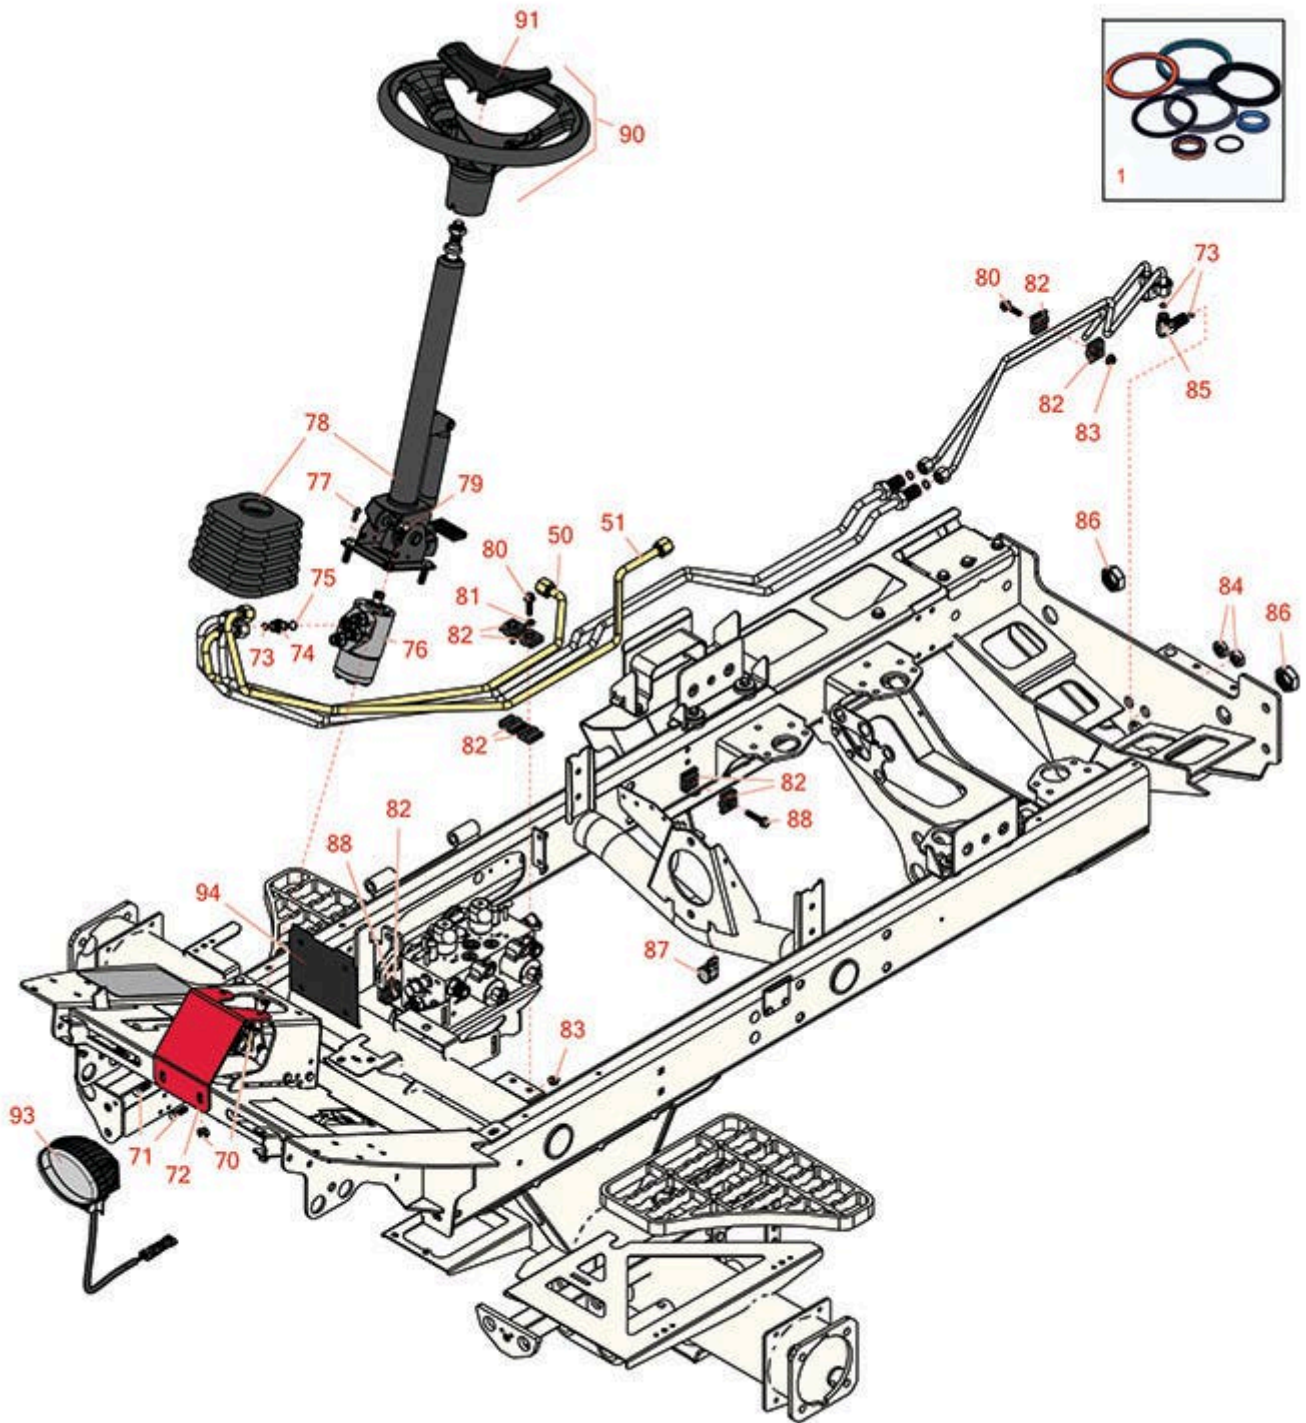

Replaces Toro Reelmaster 5410G Parts

Traction Unit - Models 03608 & 03673

Steering Column

All original equipment manufacturers names and part numbers are used for identification purposes only, and we are in no way implying that our products are original equipment parts. Prices subject to change without notice.

Replaces Toro Reelmaster 5410G Parts

Traction Unit - Models 03608 & 03673

Steering Column

Item No	R&R Part No.	OEM Part No.	Description	Qty Req	Order Quantity
Overhaul Kit					
1	R114-8875	114-8875	Seal Kit - Fits R110-9035 Cylinder	1	
Hoses					
50	R108-1710	108-1710	Tube Assy	1	
51	R108-1711	108-1711	Tube Assy	1	
Other Parts Available					
70	R104-8301	104-8301, 104-9301, 109-6658, 133-7570	Locknut - 3/8-16 Nylon Flanged	14	
71	R3234-11	3234-11	Bolt - Hex Washer HD	2	
72	R110-8876-01	110-8876-01	Brace - Column	1	
73	R237-22	107-8844, 237-22, 237-78	O-Ring	4	
74	R340-2	340-2, 60-1920	Hydraulic Fitting - Striaight	4	
75	R237-42	237-42, 31-4160	O-Ring	4	
76	R106-3621	106-3621	Valve - Steering	1	
77	R105-2409	105-2409	M6-1.0 x 16 Socket HD C/S Pln	4	
78	R106-3622	106-3622	Column Assy - Tilt	1	
79	R3274-1	3274-1	Bolt - 3/8-16 x 1 1/4 Soc HD Cap	4	