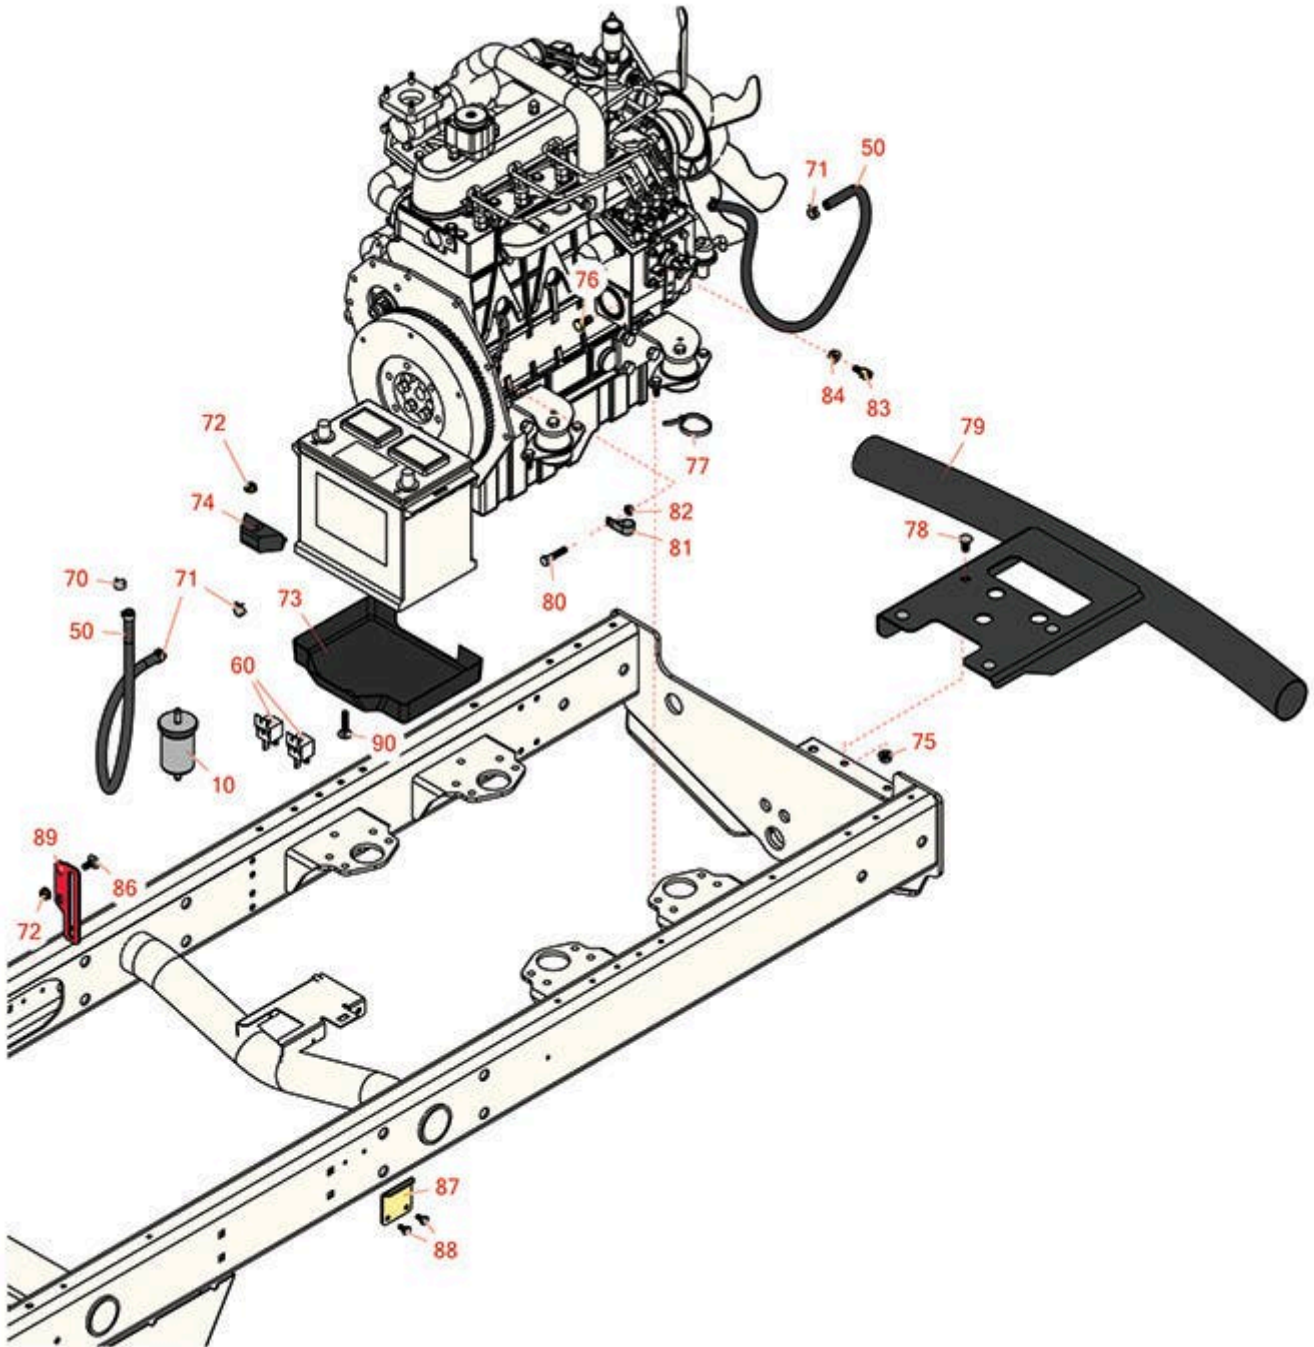

# Replaces Toro Reelmaster 5410G Parts

Traction Unit - Models 03608 & 03673

Fuel System, Battery & Bumper

All original equipment manufacturers names and part numbers are used for identification purposes only, and we are in no way implying that our products are original equipment parts. Prices subject to change without notice.

# Replaces Toro Reelmaster 5410G Parts

Traction Unit - Models 03608 & 03673

Fuel System, Battery & Bumper

Item No	R&R Part No.	OEM Part No.	Description	Qty Req	Order Quantity
10	<b>RX1258143012</b>	108-3828, 98-7612	Kubota Fuel Filter	1	
<b>Filters</b>					
10	<b>RRF10520</b>		SilverGuard Fuel Filter	1	
<b>Hoses</b>					
50	<b>R110-3257</b>	110-3257, 63-7630	Hose-Fuel	2	
<b>Gauges and Controls</b>					
60	<b>R99-7435</b>	99-7435	Relay - 70 Amp	2	
<b>Other Parts Available</b>					
70	<b>R2412-146</b>	2412-146	Hose Clamp	1	
71	<b>R92-2379</b>	92-2379	Clamp - Hose	5	
72	<b>R104-8300</b>	104-8300, 104-8300 , 119-4041	Locknut - 5/16-18 Flanged Y/Zinc	18	
73	<b>R99-3513</b>	99-3513	Tray - Battery	1	
74	<b>R66-2490</b>	66-2490	Retainer - Battery	1	
75	<b>R104-8301</b>	104-8301, 104-9301, 109-6658, 133-7570	Locknut - 3/8-16 Nylon Flanged	4	
76	<b>R63-7790</b>	42-9300, 63-7790	Bolt - Hex HD M10x1.25x20mm	1	
77	<b>R3290-378</b>	30-1740, 3290-378, 52-6570, 60-4340	Cable Tie	1	