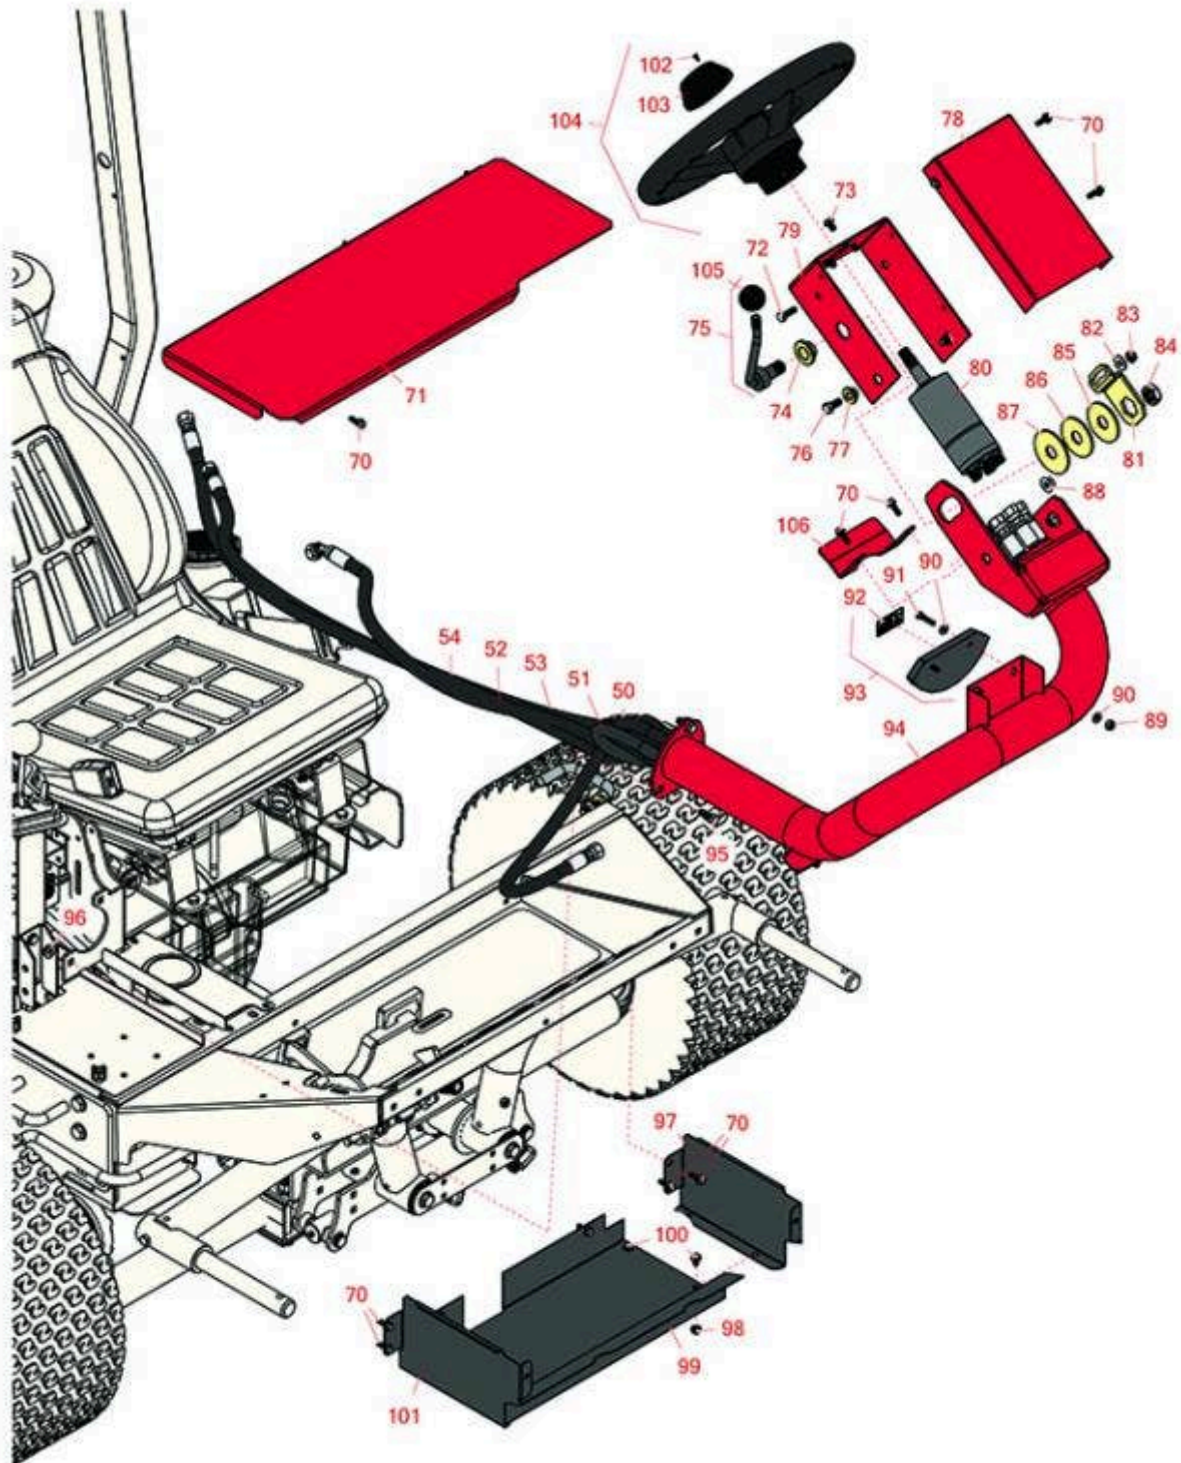

Replaces Toro Reelmaster 3100-D Parts

Traction Unit - Model 03207

Steering Column

All original equipment manufacturers names and part numbers are used for identification purposes only, and we are in no way implying that our products are original equipment parts. Prices subject to change without notice.

Replaces Toro Reelmaster 3100-D Parts

Traction Unit - Model 03207

Steering Column

Item No	R&R Part No.	OEM Part No.	Description	Qty Req	Order Quantity
Hoses					
50	R95-8843	95-8843	Hydraulic Hose Assy	1	
51	R95-8842	95-8842	Hydraulic Hose Assy	1	
52	R95-8846	95-8846	Hydraulic Hose Assy	1	
53	R95-8844	95-8844	Hydraulic Hose Assy	1	
54	R95-8845	95-8845	Hydraulic Hose Assy	1	
Other Parts Availalbe					
70	R32144-10	32140-81, 32144-10, 32144-3, 34-140-AMVD	Bolt - 1/4-20 x 3/4 Serrated Hx Wshr	12	
71	R99-3504	99-3504	Toolbox Cover Assy	1	
72	R322-5	01-178-0508, 20-26-AD, 20-26-AGD, 30-9000, 322-5, 513341, 519755, 908019P, N/A	Bolt - Hex HD 5/16-18 x 1	1	
73	R33103-012	33103-012	Bolt - Flanged Hx HD	4	
74	R99-3502	99-3502	Boss	1	
75	R95-8798-03	95-8798, 95-8798-03	Lever - Steering	1	

Replaces Toro Reelmaster 3100-D Parts

Traction Unit - Model 03207

Steering Column

Item No	R&R Part No.	OEM Part No.	Description	Qty Req	Order Quantity
76	R400260	01-178-0605, 18-4100, 19-8270, 323-3, 323-33, 323-34, 323-5, 3235-5	Bolt - Hex HD 3/8-16 x 7/8	2	
77	R93-5988	93-5204, 93-5988	Hub - Pivot	2	
78	R95-8794-01	95-8794, 95-8794-01	Cover - Valve - Steering	1	
79	R104-5185-01	104-5185-01	Bracket - Steering Valve	1	
80	R104-5180	104-5180	Valve - Steering	1	
81	R80-2880	80-2880	Bracket - Tilt	1	
82	R453009	01-166-0400, 24-10-BD, 24-9-AD, 32-9650, 3256-2, 3256-23, 3256-3, 3256-67, 3290-217, 3556-3, 4-2390, 7-0152	Washer - Flat 5/16 SAE	1	
83	R32128-44	32128-44	Nut	1	
84	R3218-7	01-158-0560, 01-191-1210, 3218-7	Nut - Jam	1	
85	R80-2930	80-2930	Washer - Flat	1	
86	R82-9010	82-9010	Disc - Friction	1	
87	R31-0390	31-0390	Disc- Friction	1	