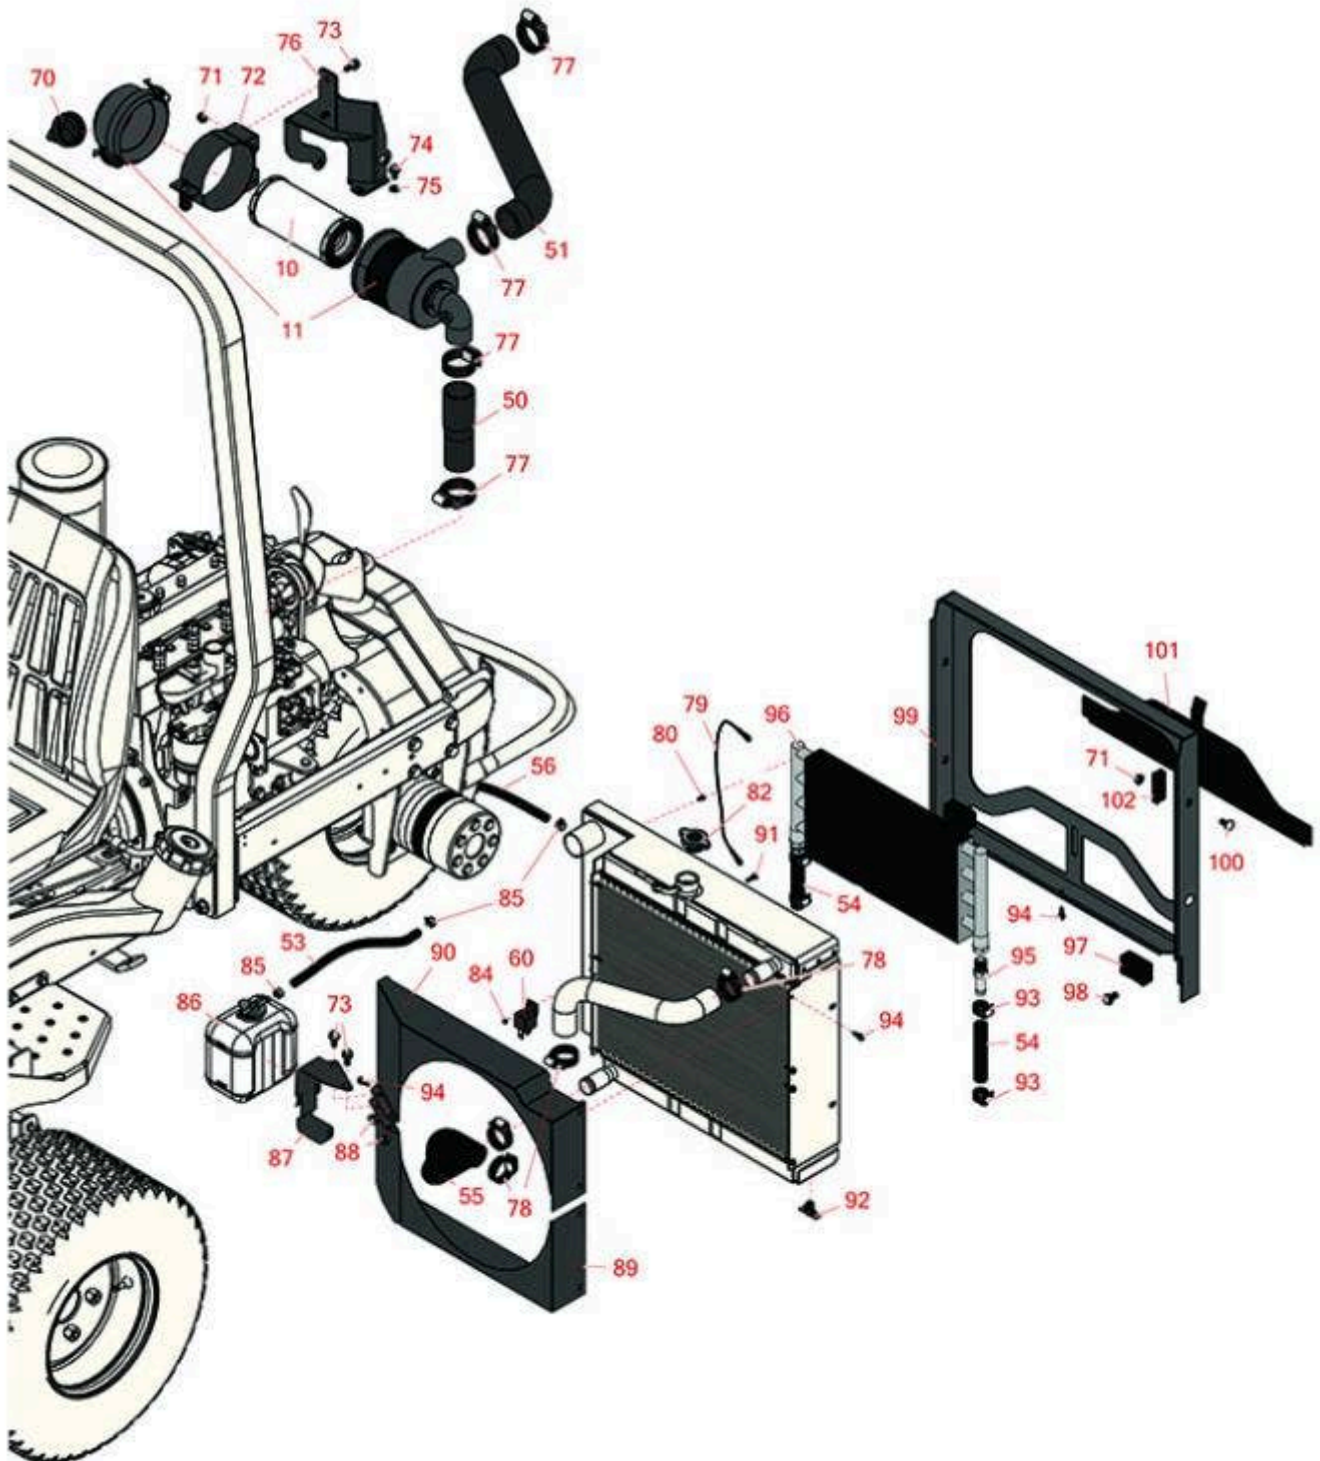

Replaces Toro Reelmaster 3100-D Parts

Traction Unit - Model 03207

Radiator & Air Intake

All original equipment manufacturers names and part numbers are used for identification purposes only, and we are in no way implying that our products are original equipment parts. Prices subject to change without notice.

Replaces Toro Reelmaster 3100-D Parts

Traction Unit - Model 03207

Radiator & Air Intake

| Item No | R&R Part No. | OEM Part No. | Description | Qty Req | Order Quantity |
|------------------------------|-------------------|---|----------------------------------|---------|----------------|
| Filters | | | | | |
| 10 | R108-3811 | 108-3811 | Element - Air Cleaner | 1 | |
| 11 | R93-2190 | 93-2190 | Air Cleaner Assy | 1 | |
| Hoses | | | | | |
| 50 | R95-8947 | 95-8947 | Hose - Lower - Air in | 1 | |
| 51 | R95-8946 | 95-8946 | Hose - Upper - Air in | 1 | |
| 53 | R63-9640 | 63-9640 | Hose - Fuel | 1 | |
| 54 | R95-8706 | 95-8706 | Hydraulic Hose Assy | 2 | |
| 55 | R95-8945 | 95-8945 | Hose-Radiator - Lower | 1 | |
| 56 | R109-0274 | 109-0274 | Hose- Fuel | 1 | |
| Gauges and Controls | | | | | |
| 60 | R99-7435 | 99-7435 | Relay - 70 Amp | 1 | |
| Other Parts Available | | | | | |
| 70 | R87-9400 | 87-9400 | Valve - Vacuator | 1 | |
| 71 | R32128-44 | 32128-44 | Nut | 6 | |
| 72 | R93-2191 | 93-2191 | Band-Mounting - Air Cleaner | 1 | |
| 73 | R3234-5 | 3234-5, 62-3310 | Bolt - 5/16-18x3/4 Hx Ser Was HD | 4 | |
| 74 | R33114-016 | 33114-016, 42-9230, 42-9270, 48-7680, 48-7690, 48-7700 | Bolt - Hx HD 8mm x 1.25 x 15 | 2 | |