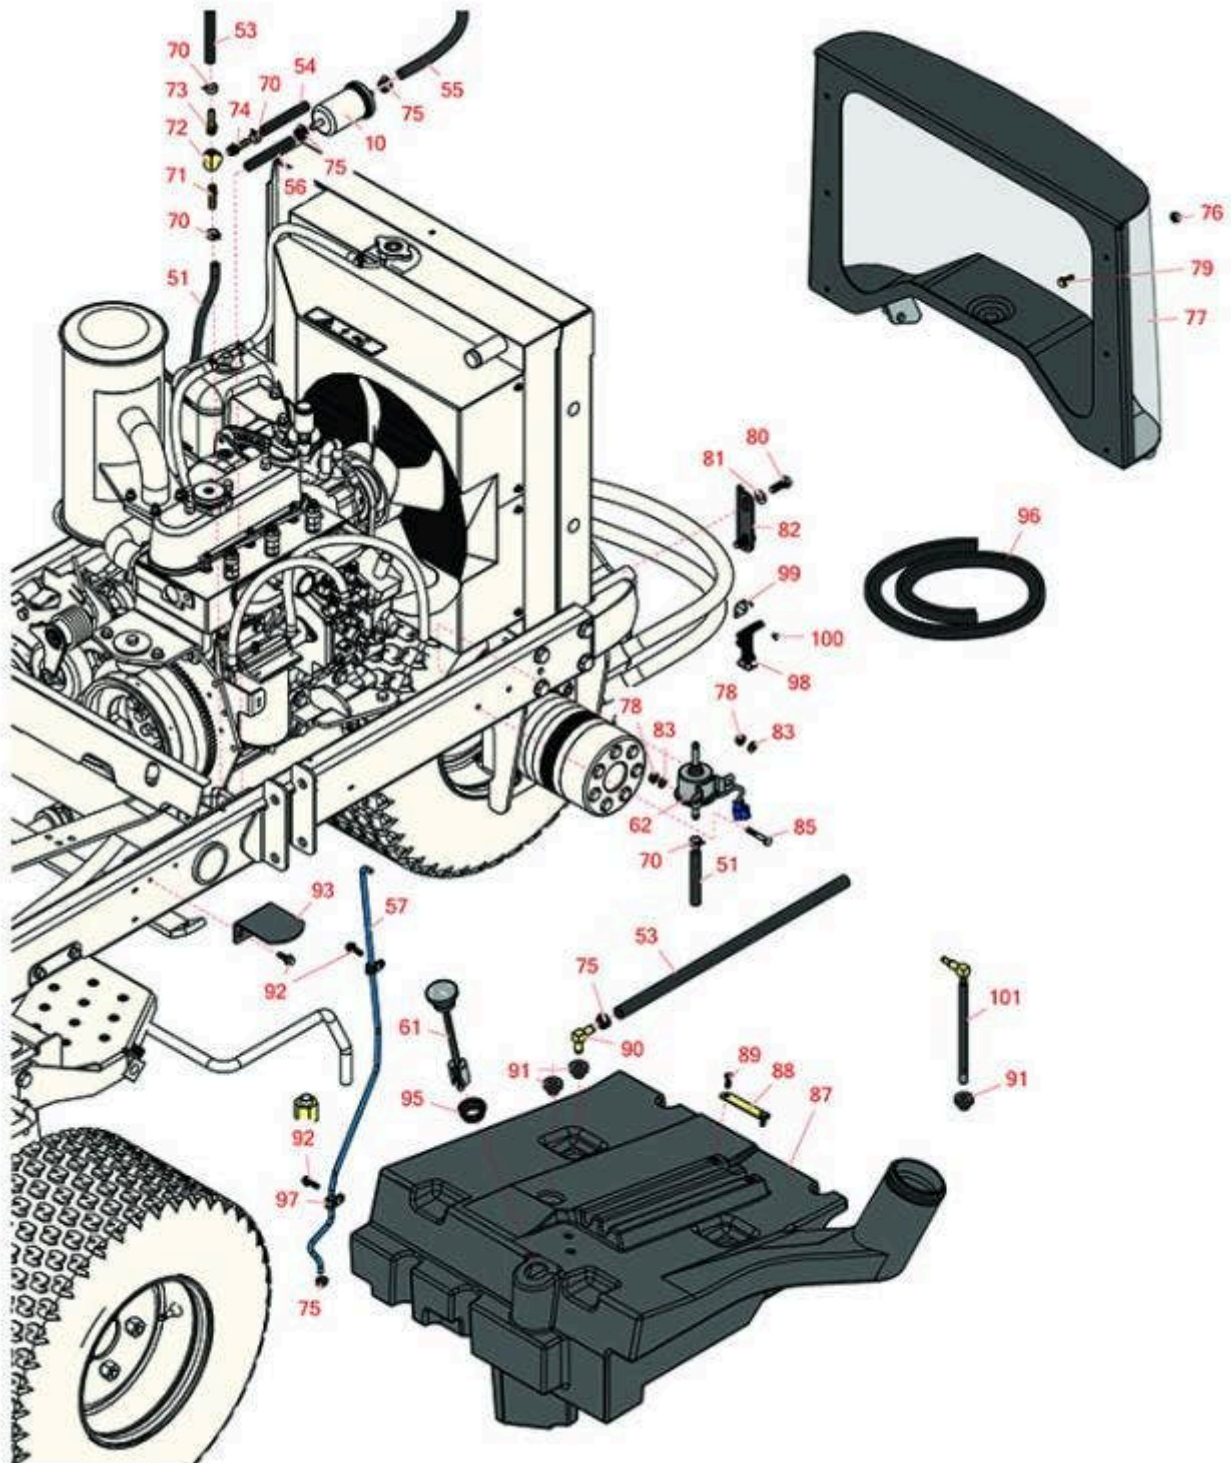

Replaces Toro Reelmaster 3100-D Parts

Traction Unit - Model 03206

Fuel Tank

All original equipment manufacturers names and part numbers are used for identification purposes only, and we are in no way implying that our products are original equipment parts. Prices subject to change without notice.

Replaces Toro Reelmaster 3100-D Parts

Traction Unit - Model 03206

Fuel Tank

Item No	R&R Part No.	OEM Part No.	Description	Qty Req	Order Quantity
10	RX1258143012	108-3828, 98-7612	Kubota Fuel Filter	1	
Filters					
10	RRF10520		SilverGuard Fuel Filter	1	
Hoses					
51	R110-5701	110-5701, 99-3185, 99-7191	Hose-Fuel	1	
53	R110-6187	110-6187	Hose-Fuel	1	
53	R110-4100	110-4100, 92-6068	Hose-Fuel	1	
54	R110-8751	110-8751	Hose-Fuel	1	
55	R110-4110	104-4848, 110-4110, 54-8040	Hose-Fuel	1	
56	R110-6186	110-6186, 71-3383	Hose - Fuel	1	
57	R95-8615	95-8615	Tube-Breather	1	
Gauges and Controls					
61	R95-8971	95-8971	Guage-Fuel	1	
62	RXRC60151350	104-5215, 107-0122, 112-8400, 99-3464	Kubota Fuel Pump - Electric	1	
Other Parts Available					
70	R92-2379	92-2379	Clamp - Hose	5	

Replaces Toro Reelmaster 3100-D Parts

Traction Unit - Model 03206

Fuel Tank

Item No	R&R Part No.	OEM Part No.	Description	Qty Req	Order Quantity
71	R304-73	304-73, 307-73, 353-973	Connector-Hose	1	
72	R354-20	354-20	Fitting-Tee	1	
73	R354-21	354-21	Fitting-Barb	1	
74	R354-22	354-22	Fitting-Barb	1	
75	R2412-108	2412-108, 97406	Clamp - Worm - 1/4 - Stainless	5	
76	R301504	2296-42, 301504, 32127-24, 32128-33, 32146-17, 3296-16, 3296-42, 3296-42 , 915661P	Locknut - ESNA 1/4-20	6	
77	R95-8724-03	95-8724, 95-8724-03	Screen - Hood	1	
78	R32128-33	32128-33	Nut - 1/4-20 Flanged Serr	2	
79	R3234-4	3234-4	Bolt - Hx Ser Was HD 1/4-20 x 3/4	6	
80	R323-6	01-150-0010, 01-178-0608, 20-47-AD, 20-47-AGD, 3224-2, 323-6, 49-3510, 908034P, 908332	Bolt - Hex HD 3/8-16 x 1 GR5 YZ	4	