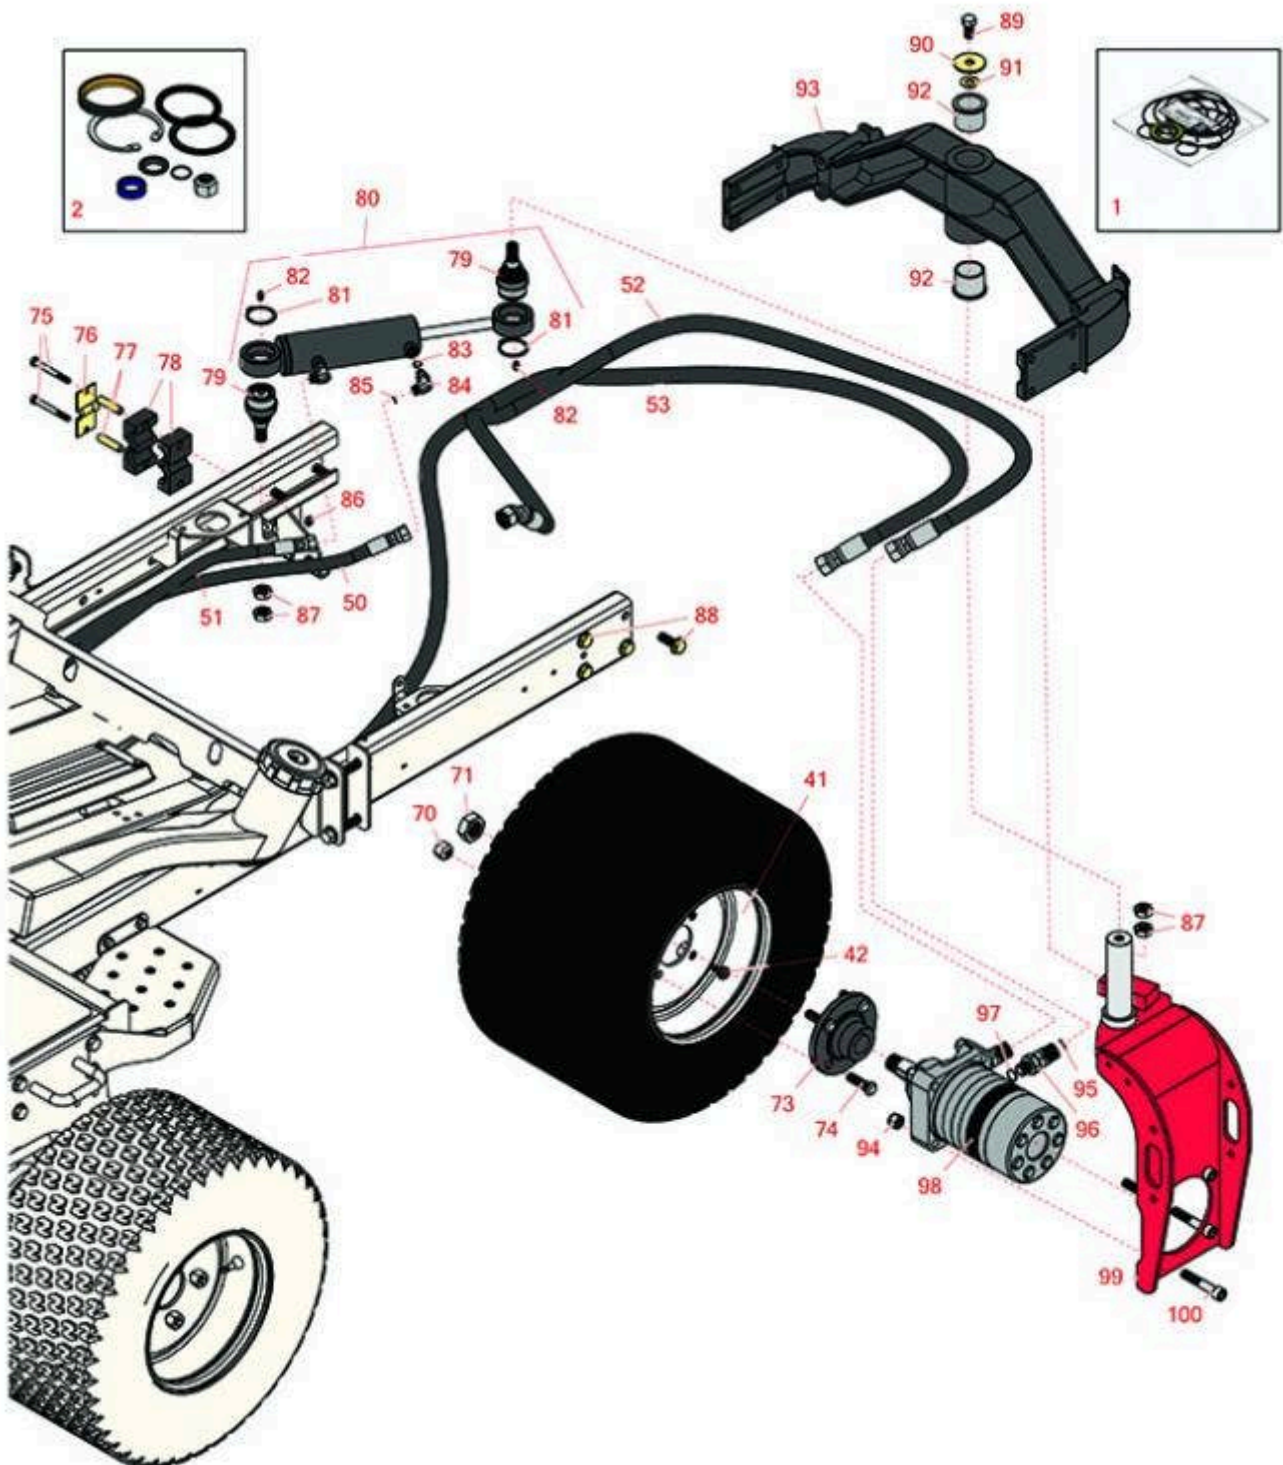

Replaces Toro Reelmaster 3100-D Parts

Traction Unit - Model 03201

Rear Wheel

All original equipment manufacturers names and part numbers are used for identification purposes only, and we are in no way implying that our products are original equipment parts. Prices subject to change without notice.

Replaces Toro Reelmaster 3100-D Parts

Traction Unit - Model 03201

Rear Wheel

| Item No | R&R Part No. | OEM Part No. | Description | Qty Req | Order Quantity |
|------------------------------|--------------------|---|------------------------------|---------|----------------|
| Overhaul Kits | | | | | |
| 1 | R76-0800 | 100-6131, 76-0800, 94-8178 | Seal Kit - Hyd Wheel Motor | 1 | |
| 2 | R86-5390 | 72-9680, 74-3590, 83-7240, 86-5390 | Seal Kit - Hyd Cyl | 1 | |
| 41 | R117-5129 | 117-5129 | Wheel - 10 x 7 | 2 | |
| 42 | R232-27 | 232-27, 232-31 | Stem - Valve w/ Cap | 2 | |
| Hoses | | | | | |
| 50 | R95-8845 | 95-8845 | Hydraulic Hose Assy | 1 | |
| 51 | R95-8844 | 95-8844 | Hydraulic Hose Assy | 1 | |
| 52 | R105-1222 | 105-1222 | Hydraulic Hose Assy | 1 | |
| 53 | R105-1221 | 105-1221 | Hydraulic Hose Assy | 1 | |
| Other Parts Available | | | | | |
| 70 | R242-50 | 242-50 | Nut - 1/2-20 Wheel | 8 | |
| 71 | R26-3790 | 26-3790 | Nut - Hex - Wheel Motor 1-20 | 2 | |
| 73 | R10-6870-03 | 10-6870, 10-6870-03, Oct-70 | Hub - Wheel | 2 | |
| 74 | R10-6830 | 10-6830, 75-9440 | Stud - Wheel 1/2-20 x 1 3/4 | 8 | |
| 75 | R322-13 | 01-150-1680, 01-178-0522, 322-13, 3223-9 | Screw - Hxx HD | 2 | |