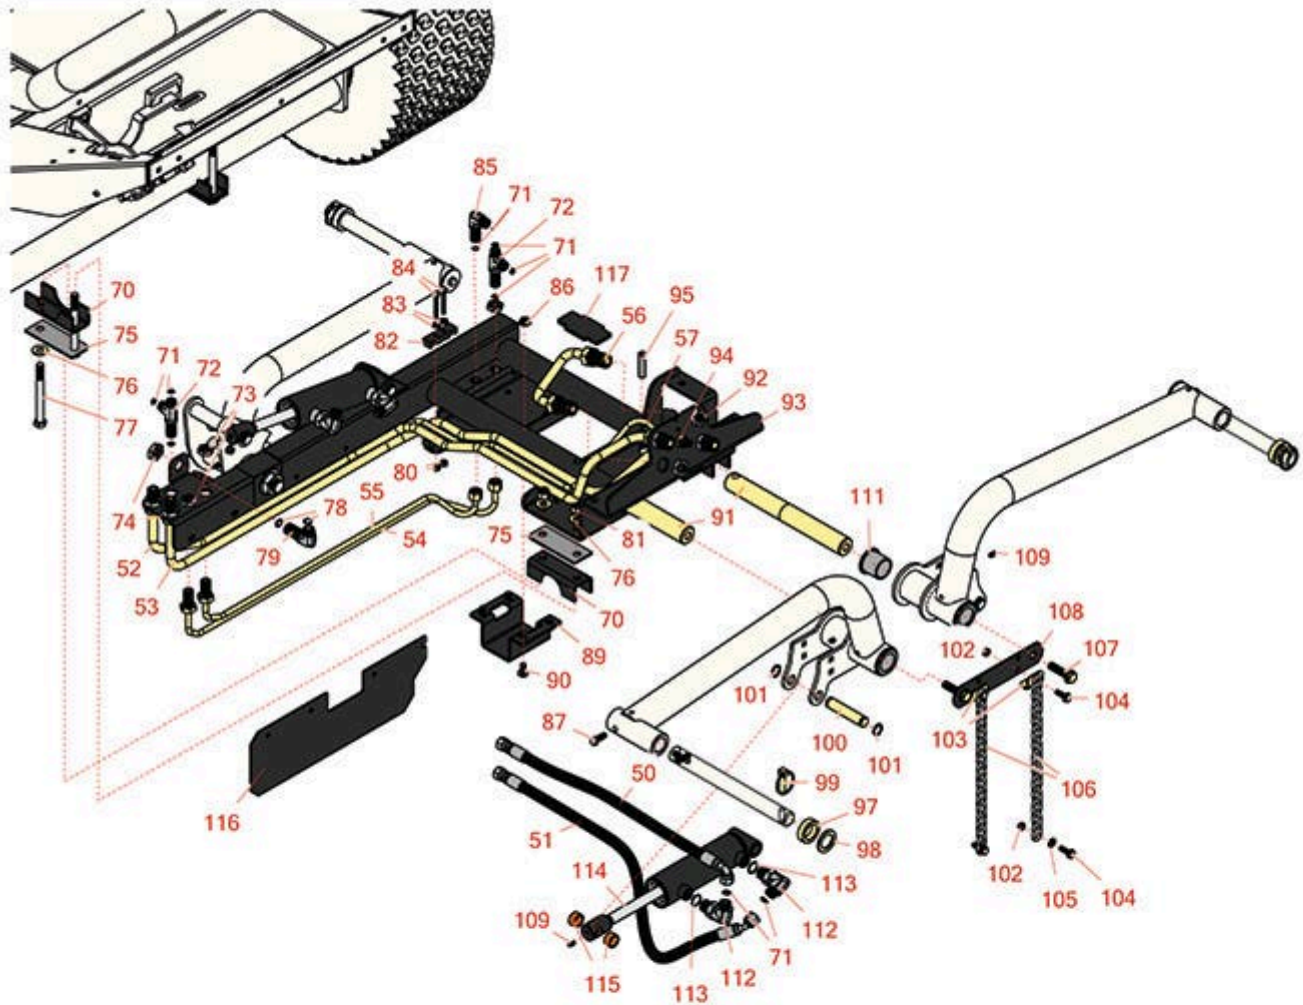

Replaces Toro Reelmaster 3100-D Parts

Traction Unit - Model 03206

Front Carrier

All original equipment manufacturers names and part numbers are used for identification purposes only, and we are in no way implying that our products are original equipment parts. Prices subject to change without notice.

Replaces Toro Reelmaster 3100-D Parts

Traction Unit - Model 03206

Front Carrier

Item No	R&R Part No.	OEM Part No.	Description	Qty Req	Order Quantity
Hoses					
50	R95-8840	95-8840	Hydraulic Hose Assy	1	
51	R99-3439	99-3439	Hydraulic Hose Assy	1	
52	R95-8980	95-8980	Tube Assy	1	
53	R95-8981	95-8981	Tube Assy	1	
54	R95-8983	95-8983	Tube Assy	1	
55	R95-8984	95-8984	Tube Assy	1	
56	R94-1319	94-1319	Tube - Hyd	1	
56	R99-3640	99-3640	Tube Assy	1	
57	R95-8982	95-8982	Tube Assy	1	
Other Parts Available					
70	R95-8884	95-8884	Clamp	4	
71	R237-22	107-8844, 237-22, 237-78	O-Ring	9	
72	R340-68	340-120, 340-68	Fitting - Tee - Bulkhead	2	
73	R340-70	340-70	Nut - Lock	4	
74	R340-127	340-127	Nut - Bulkhead	3	
75	R99-3373	99-3373	Bar - Support - Slide	4	
76	R87-7270-01	87-7270, 87-7270-01	Washer - Flat 1/2	8	

Replaces Toro Reelmaster 3100-D Parts

Traction Unit - Model 03206

Front Carrier

Item No	R&R Part No.	OEM Part No.	Description	Qty Req	Order Quantity
77	R325-19	01-150-1450, 01-158-1260, 01-178-0840, 20-99-AGD, 325-19	Bolt - Hex HD 1/2-13 x 5	4	
78	R237-30	23-6320, 237-30	O-Ring - Seal	2	
79	R93-9151	93-9151	Hydraulic Fitting	1	
80	R301504	2296-42, 301504, 32127-24, 32128-33, 32146-17, 3296-16, 3296-42, 3296-42 , 915661P	Locknut - ESNA 1/4-20	2	
81	RF5003	32127-29, 32131-5, 32132-5, 3296-23	Locknut - ESNA 1/2-13	4	
82	R93-2509	93-2509	Clamp - Tube	2	
83	R3256-22	24-9-BD, 3-1032, 3256-1, 3256-22, 93-0954, 93-0989	Washer - Flat 1/4 Yellow	2	
84	R3234-34	321-11, 323-12, 3234-34	Bolt - Hex Washer 1/4 x 2	2	
85	R340-154	340-154, 93-9150	Union - Bulkhead	1	
86	R32128-43	30-8990, 32128-43, 3290-357	Nut - Flanged Whiz - 3/8-16	4	