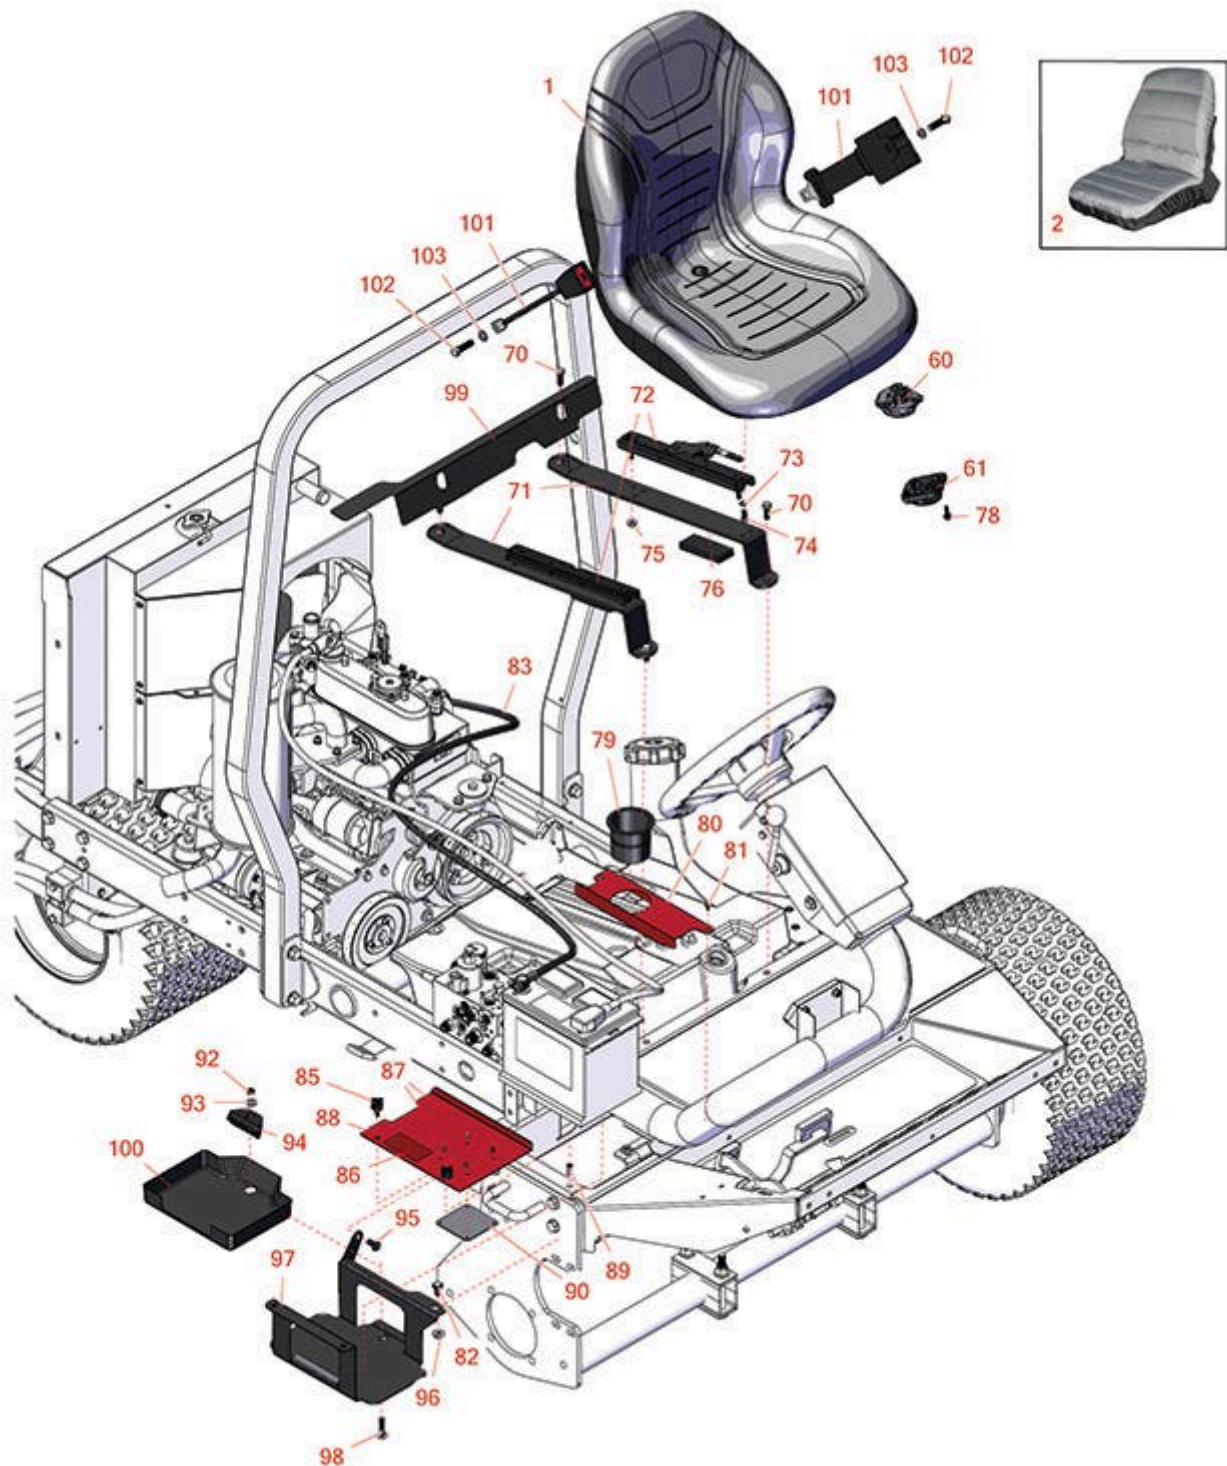

Replaces Toro Reelmaster 3100-D Parts

Traction Unit - Model 03206

Battery & Seat

All original equipment manufacturers names and part numbers are used for identification purposes only, and we are in no way implying that our products are original equipment parts. Prices subject to change without notice.

Replaces Toro Reelmaster 3100-D Parts

Traction Unit - Model 03206

Battery & Seat

Item No	R&R Part No.	OEM Part No.	Description	Qty Req	Order Quantity
1	RMXB200GY	100-3187, 104-4620, 104-7620, 21-4880, 351-59, 351-76, 49-8130, 63-9410, 66-5400, 75-9190, 750105, 92-6280, MXB200GY	Milsco Seat XB200 - Grey	1	
<i>Tech Note: This seat will not accept seat belts:</i>					
2	R120-5179	120-5179	Large Seat Cover - Gray	1	
Gauges and controls					
60	R151541	R&R ON, LY	Delta Seat Switch - Twist Mount 1 Pole Normally Open	1	
61	R92-6282	62-6282, 92-6282	Switch - Kill - Seat	1	
Other Parts Available					
70	R3234-11	3234-11	Bolt - Hex Washer HD	4	
71	R104-4847-03	104-4847-03	Strap - Seat Support	2	
72	R150224	133-8896, 92-8990, 92-8990/92-8991, 92-8991	Adjusters - Seat (Set of 2)	1	
73	R3255-8	3255-8	Washer - Lock 5/16 Ext	4	
74	R322-2	322-2, 513338P	Bolt - Hex HD 5/16-18 x 5/8	4	