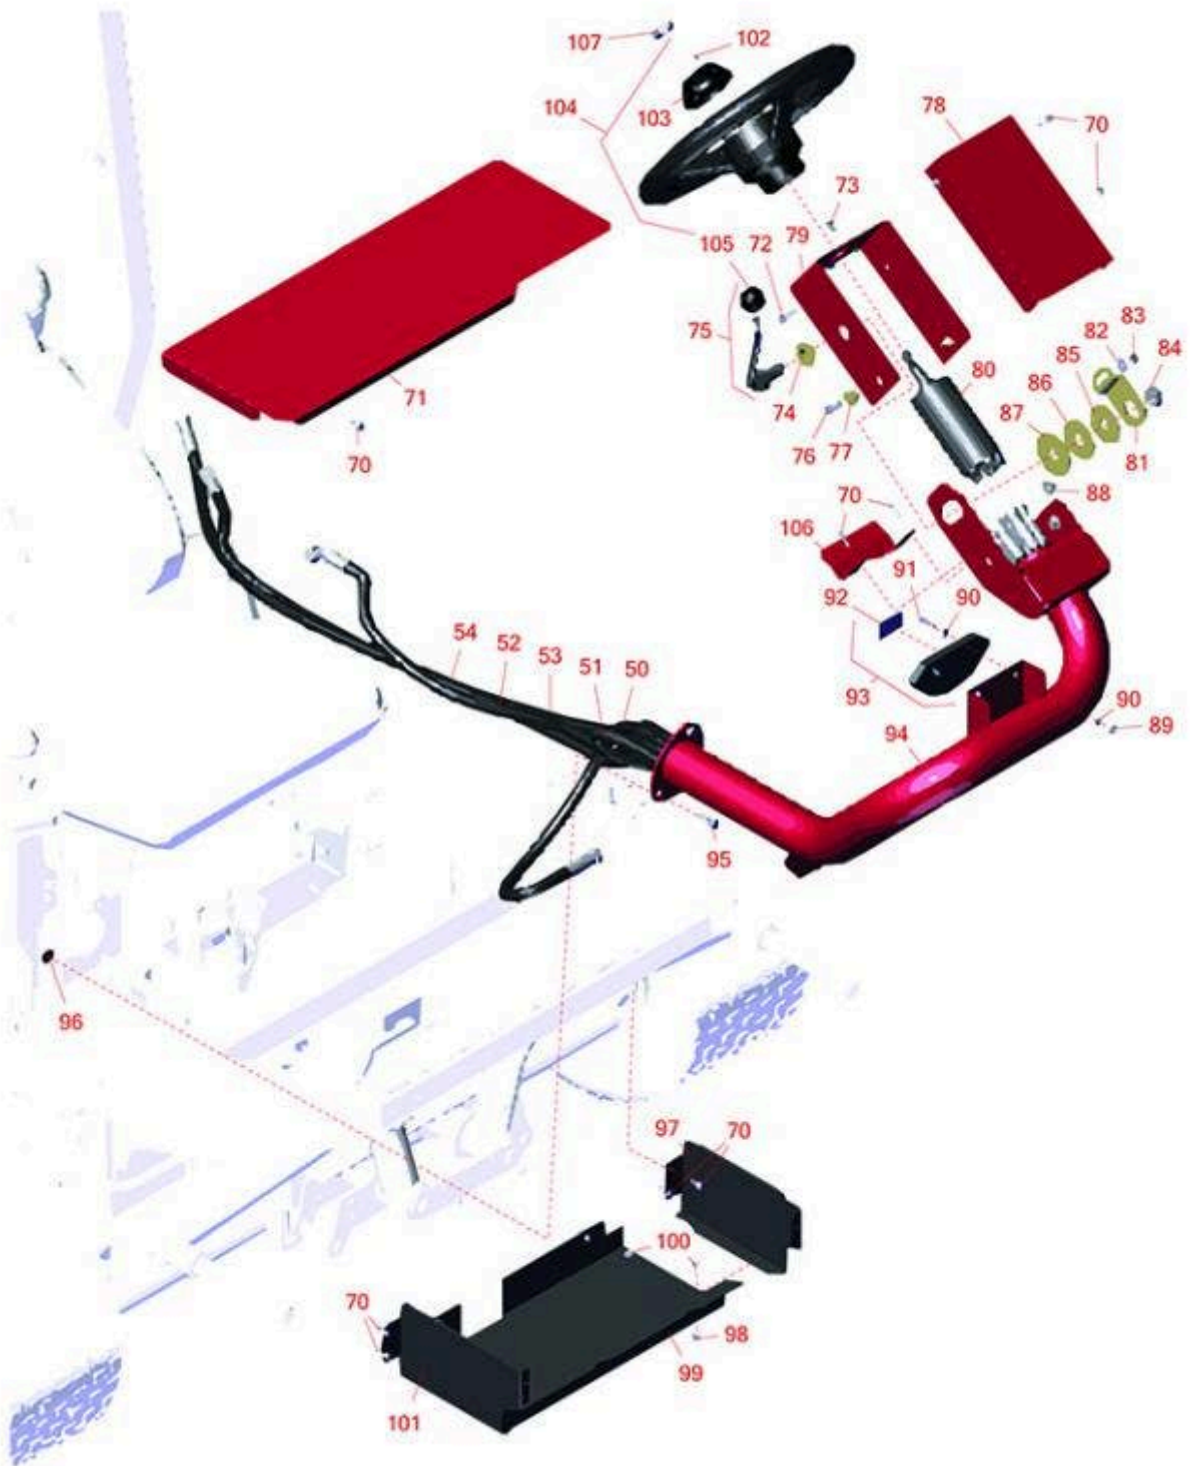

# Replaces Toro Reelmaster 3100-D Parts

Traction Unit - Model 03201

Steering Column

All original equipment manufacturers names and part numbers are used for identification purposes only, and we are in no way implying that our products are original equipment parts. Prices subject to change without notice.

# Replaces Toro Reelmaster 3100-D Parts

Traction Unit - Model 03201

Steering Column

Item No	R&R Part No.	OEM Part No.	Description	Qty Req	Order Quantity
<b>Hoses</b>					
50	<b>R95-8843</b>	95-8843	Hydraulic Hose Assy	1	
51	<b>R95-8842</b>	95-8842	Hydraulic Hose Assy	1	
52	<b>R95-8846</b>	95-8846	Hydraulic Hose Assy	1	
53	<b>R95-8844</b>	95-8844	Hydraulic Hose Assy	1	
54	<b>R95-8845</b>	95-8845	Hydraulic Hose Assy	1	
<b>Other Parts Availalbe</b>					
70	<b>R32144-10</b>	32140-81, 32144-10, 32144-3, 34-140-AMVD	Bolt - 1/4-20 x 3/4 Serrated Hx Wshr	12	
71	<b>R99-3504</b>	99-3504	Toolbox Cover Assy	1	
72	<b>R322-5</b>	01-178-0508, 20-26-AD, 20-26-AGD, 30-9000, 322-5, 513341, 519755, 908019P, N/A	Bolt - Hex HD 5/16-18 x 1	1	
73	<b>R33103-012</b>	33103-012	Bolt - Flanged Hx HD	4	
74	<b>R99-3502</b>	99-3502	Boss	1	
75	<b>R95-8798-03</b>	95-8798, 95-8798-03	Lever - Steering	1	