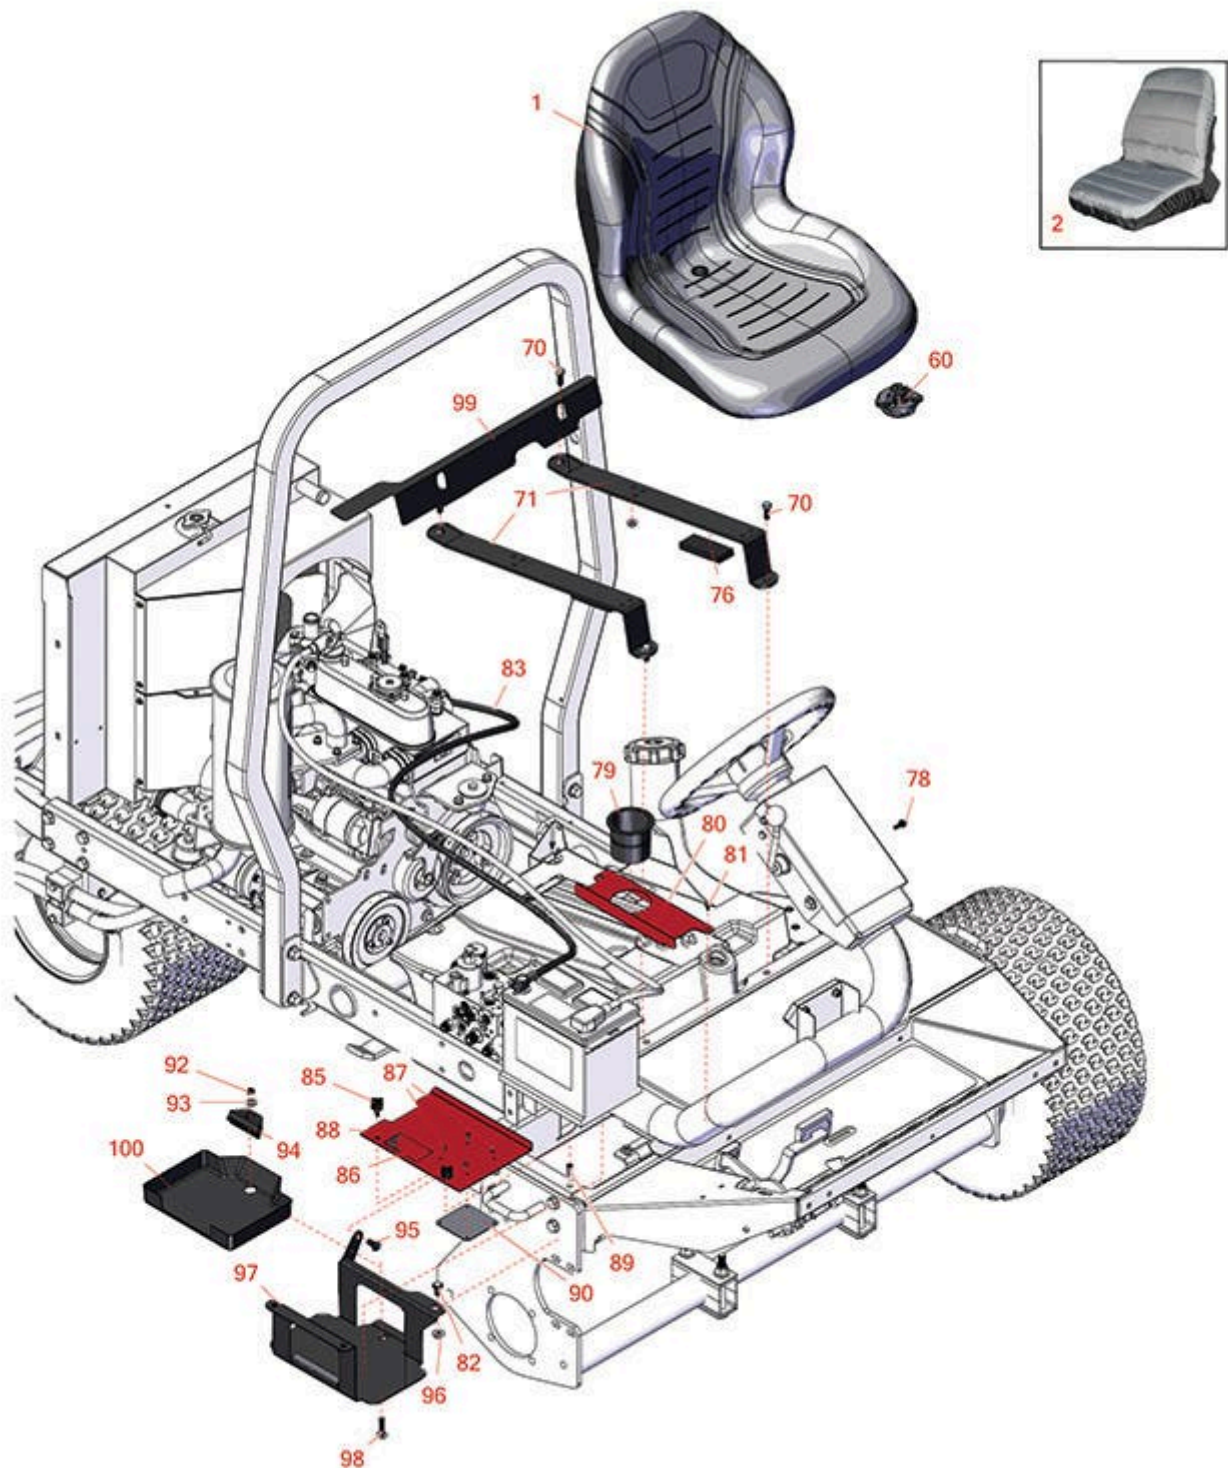

Replaces Toro Reelmaster 3100-D Parts

Traction Unit - Model 03201

Battery & Seat

All original equipment manufacturers names and part numbers are used for identification purposes only, and we are in no way implying that our products are original equipment parts. Prices subject to change without notice.

Replaces Toro Reelmaster 3100-D Parts

Traction Unit - Model 03201

Battery & Seat

Item No	R&R Part No.	OEM Part No.	Description	Qty Req	Order Quantity
1	RMXB200GY	100-3187, 104-4620, 104-7620, 21-4880, 351-59, 351-76, 49-8130, 63-9410, 66-5400, 75-9190, 750105, 92-6280, MXB200GY	Milsco Seat XB200 - Grey	1	
<i>Tech Note: This seat will not accept seat belts:</i>					
2	R120-5179	120-5179	Large Seat Cover - Gray	1	
Gauges and controls					
60	R151541	R&R ON, LY	Delta Seat Switch - Twist Mount 1 Pole Normally Open	1	
Other Parts Available					
70	R3234-11	3234-11	Bolt - Hex Washer HD	4	
71	R104-4847-03	104-4847-03	Strap - Seat Support	2	
76	R95-8896	95-8896	Foam	2	
78	R32144-10	32140-81, 32144-10, 32144-3, 34-140-AMVD	Bolt - 1/4-20 x 3/4 Serrated Hx Wshr	2	
79	R94-1410	94-1410	Holder - Beverage Can	1	
80	R95-8817-01	95-8817, 95-8817-01	Cover - Battery - Inner	1	
81	R300403	32144-4, 32144-63, 49-2040	Bolt - Hex HD 1/4-20 x 1/2	2	