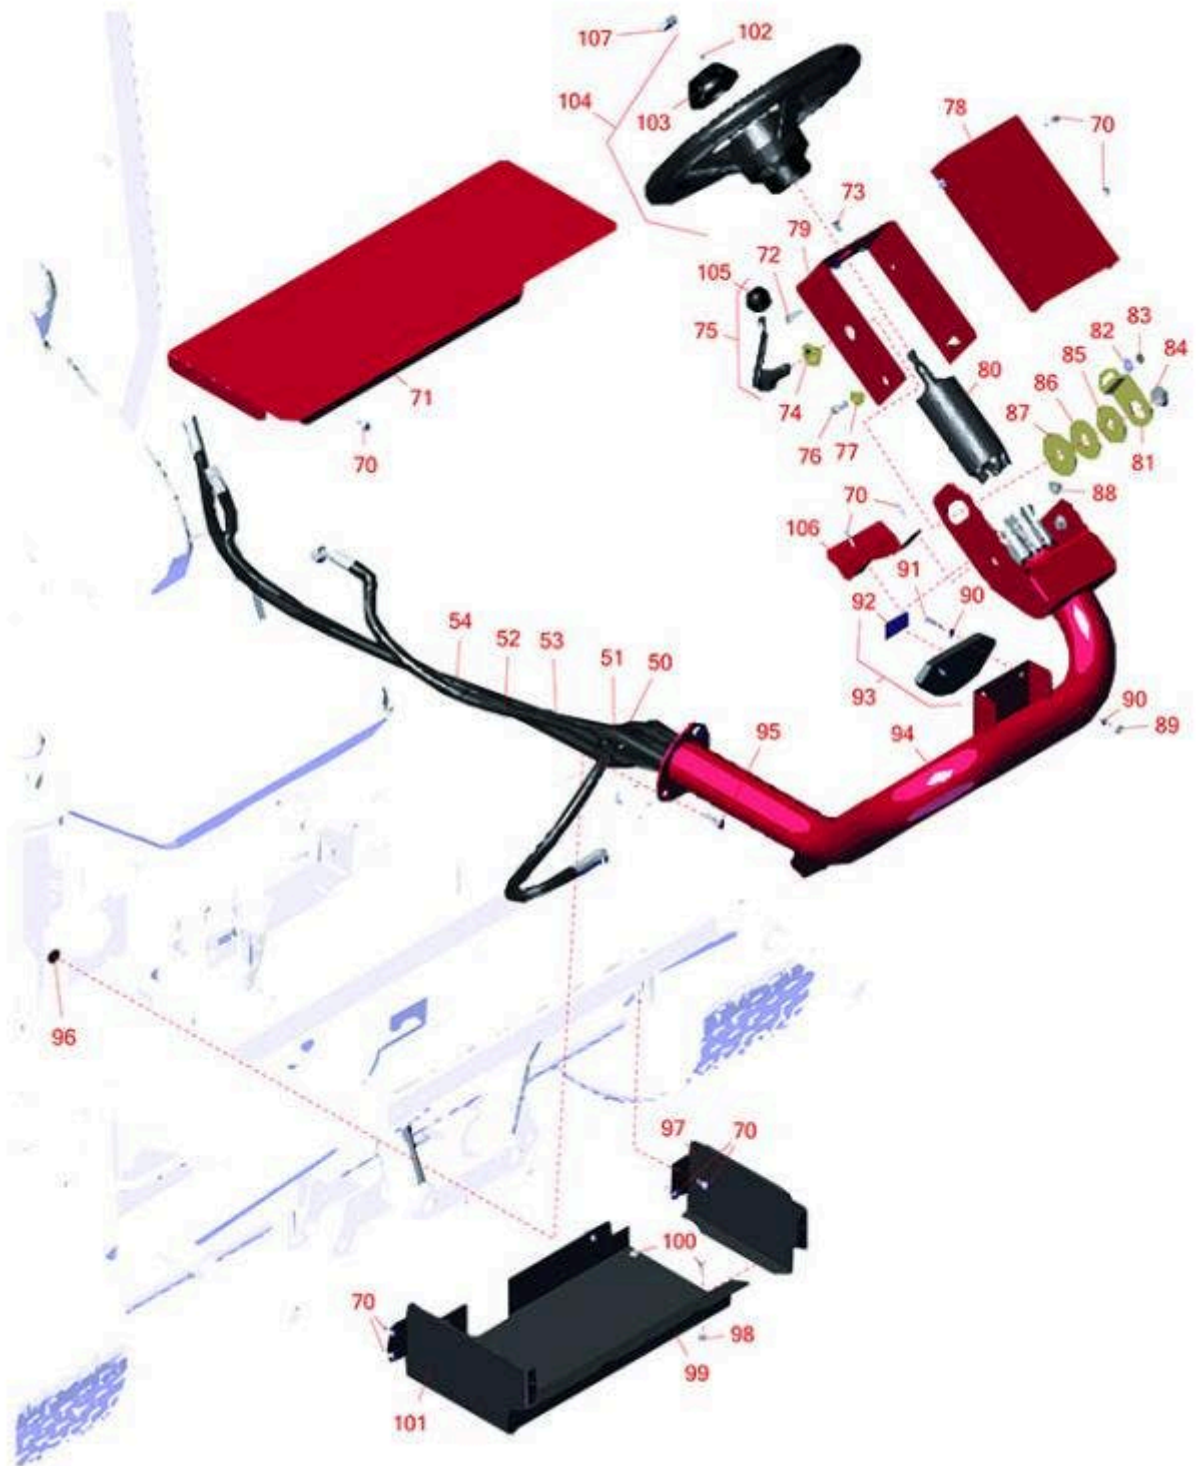

Replaces Toro Reelmaster 3100-D Parts

Traction Unit - Model 03200

Steering Column

All original equipment manufacturers names and part numbers are used for identification purposes only, and we are in no way implying that our products are original equipment parts. Prices subject to change without notice.

Replaces Toro Reelmaster 3100-D Parts

Traction Unit - Model 03200

Steering Column

Item No	R&R Part No.	OEM Part No.	Description	Qty Req	Order Quantity
Hoses					
50	R95-8843	95-8843	Hydraulic Hose Assy	1	
51	R95-8842	95-8842	Hydraulic Hose Assy	1	
52	R95-8846	95-8846	Hydraulic Hose Assy	1	
53	R95-8844	95-8844	Hydraulic Hose Assy	1	
54	R95-8845	95-8845	Hydraulic Hose Assy	1	
Other Parts Availalbe					
70	R32144-10	32140-81, 32144-10, 32144-3, 34-140-AMVD	Bolt - 1/4-20 x 3/4 Serrated Hx Wshr	12	
71	R99-3504	99-3504	Toolbox Cover Assy	1	
72	R322-5	01-178-0508, 20-26-AD, 20-26-AGD, 30-9000, 322-5, 513341, 519755, 908019P, N/A	Bolt - Hex HD 5/16-18 x 1	1	
73	R33103-012	33103-012	Bolt - Flanged Hx HD	4	
74	R99-3502	99-3502	Boss	1	
75	R95-8798-03	95-8798, 95-8798-03	Lever - Steering	1	

Replaces Toro Reelmaster 3100-D Parts

Traction Unit - Model 03200

Steering Column

Item No	R&R Part No.	OEM Part No.	Description	Qty Req	Order Quantity
76	R400260	01-178-0605, 18-4100, 19-8270, 323-3, 323-33, 323-34, 323-5, 3235-5	Bolt - Hex HD 3/8-16 x 7/8	2	
77	R93-5988	93-5204, 93-5988	Hub - Pivot	2	
78	R95-8794-01	95-8794, 95-8794-01	Cover - Valve - Steering	1	
79	R104-5185-01	104-5185-01	Bracket - Steering Valve	1	
80	R104-5180	104-5180	Valve - Steering	1	
81	R80-2880	80-2880	Bracket - Tilt	1	
82	R453009	01-166-0400, 24-10-BD, 24-9-AD, 32-9650, 3256-2, 3256-23, 3256-3, 3256-67, 3290-217, 3556-3, 4-2390, 7-0152	Washer - Flat 5/16 SAE	1	
83	R32128-44	32128-44	Nut	1	
84	R3218-7	01-158-0560, 01-191-1210, 3218-7	Nut - Jam	1	
85	R80-2930	80-2930	Washer - Flat	1	
86	R82-9010	82-9010	Disc - Friction	1	
87	R31-0390	31-0390	Disc- Friction	1	