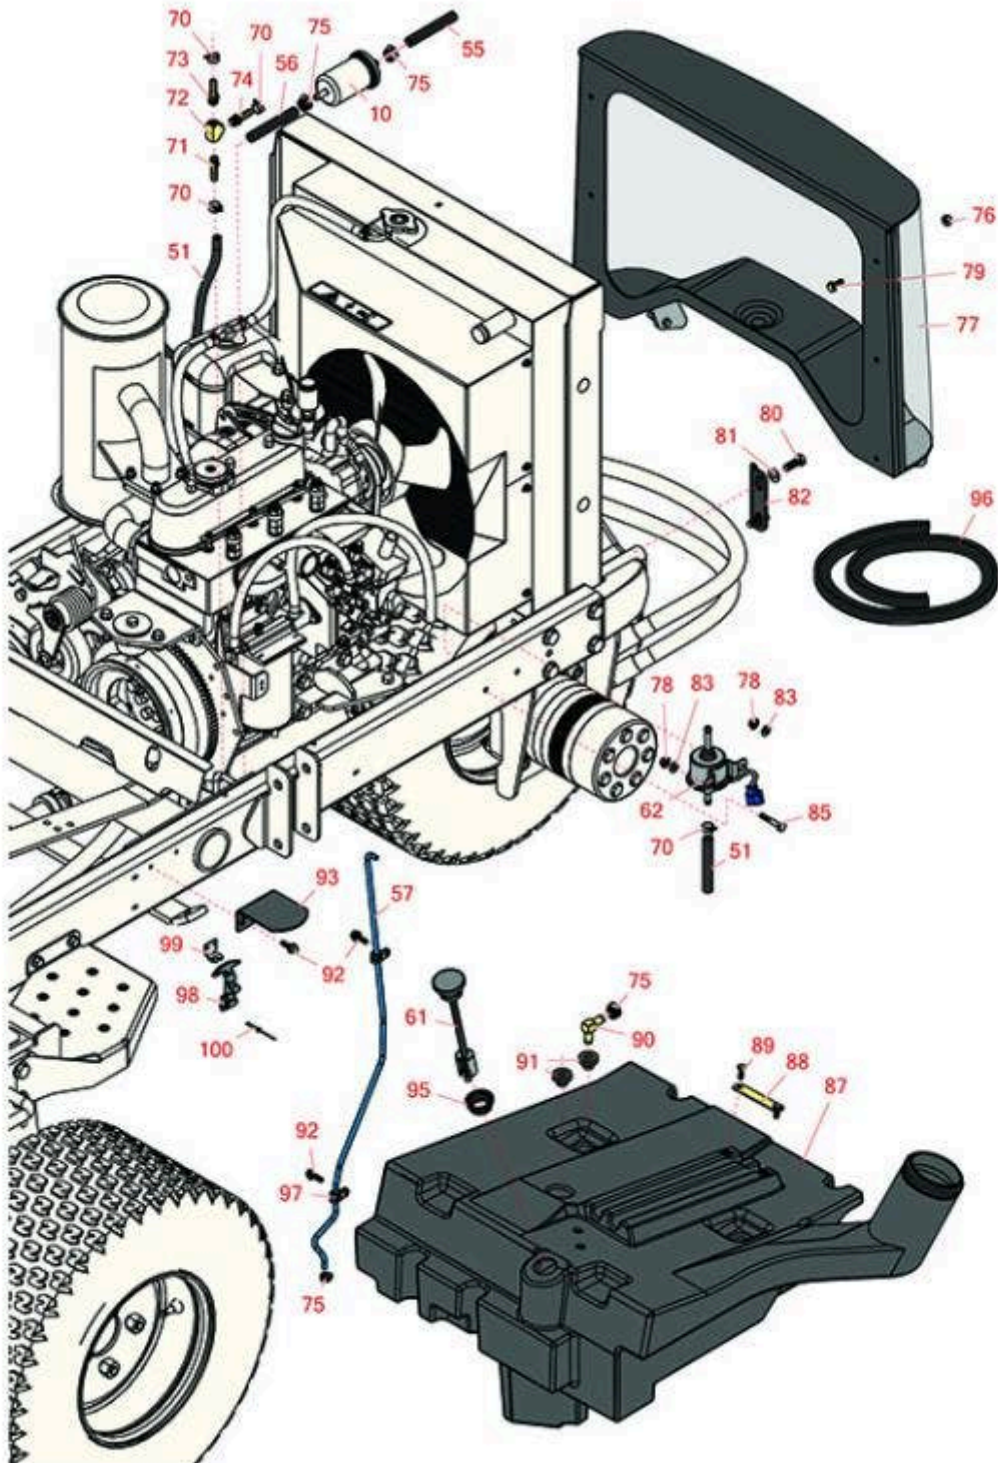

# Replaces Toro Reelmaster 3100-D Parts

*Traction Unit - Model 03200*

*Fuel Tank*

All original equipment manufacturers names and part numbers are used for identification purposes only, and we are in no way implying that our products are original equipment parts. Prices subject to change without notice.

# Replaces Toro Reelmaster 3100-D Parts

*Traction Unit - Model 03200*

*Fuel Tank*

Item No	R&R Part No.	OEM Part No.	Description	Qty Req	Order Quantity
10	<b>RX1258143012</b>	108-3828, 98-7612	Kubota Fuel Filter	1	
<b>Filters</b>					
10	<b>RRF10520</b>		SilverGuard Fuel Filter	1	
<b>Hoses</b>					
51	<b>R110-5701</b>	110-5701, 99-3185, 99-7191	Hose-Fuel	1	
55	<b>R110-4110</b>	104-4848, 110-4110, 54-8040	Hose-Fuel	1	
56	<b>R110-6186</b>	110-6186, 71-3383	Hose - Fuel	1	
57	<b>R95-8615</b>	95-8615	Tube-Breather	1	
<b>Gauges and Controls</b>					
61	<b>R95-8971</b>	95-8971	Guage-Fuel	1	
62	<b>RXRC60151350</b>	104-5215, 107-0122, 112-8400, 99-3464	Kubota Fuel Pump - Electric	1	
<b>Other Parts Available</b>					
70	<b>R92-2379</b>	92-2379	Clamp - Hose	5	
71	<b>R304-73</b>	304-73, 307-73, 353-973	Connector-Hose	1	
72	<b>R354-20</b>	354-20	Fitting-Tee	1	
73	<b>R354-21</b>	354-21	Fitting-Barb	1	

# Replaces Toro Reelmaster 3100-D Parts

*Traction Unit - Model 03200*

*Fuel Tank*

Item No	R&R Part No.	OEM Part No.	Description	Qty Req	Order Quantity
74	<b>R354-22</b>	354-22	Fitting-Barb	1	
75	<b>R2412-108</b>	2412-108, 97406	Clamp - Worm - 1/4 - Stainless	5	
76	<b>R301504</b>	2296-42, 301504, 32127-24, 32128-33, 32146-17, 3296-16, 3296-42, 3296-42 , 915661P	Locknut - ESNA 1/4-20	6	
77	<b>R95-8724-03</b>	95-8724, 95-8724-03	Screen - Hood	1	
78	<b>R32128-33</b>	32128-33	Nut - 1/4-20 Flanged Serr	2	
79	<b>R3234-4</b>	3234-4	Bolt - Hx Ser Was HD 1/4-20 x 3/4	6	
80	<b>R323-6</b>	01-150-0010, 01-178-0608, 20-47-AD, 20-47-AGD, 3224-2, 323-6, 49-3510, 908034P, 908332	Bolt - Hex HD 3/8-16 x 1 GR5 YZ	4	