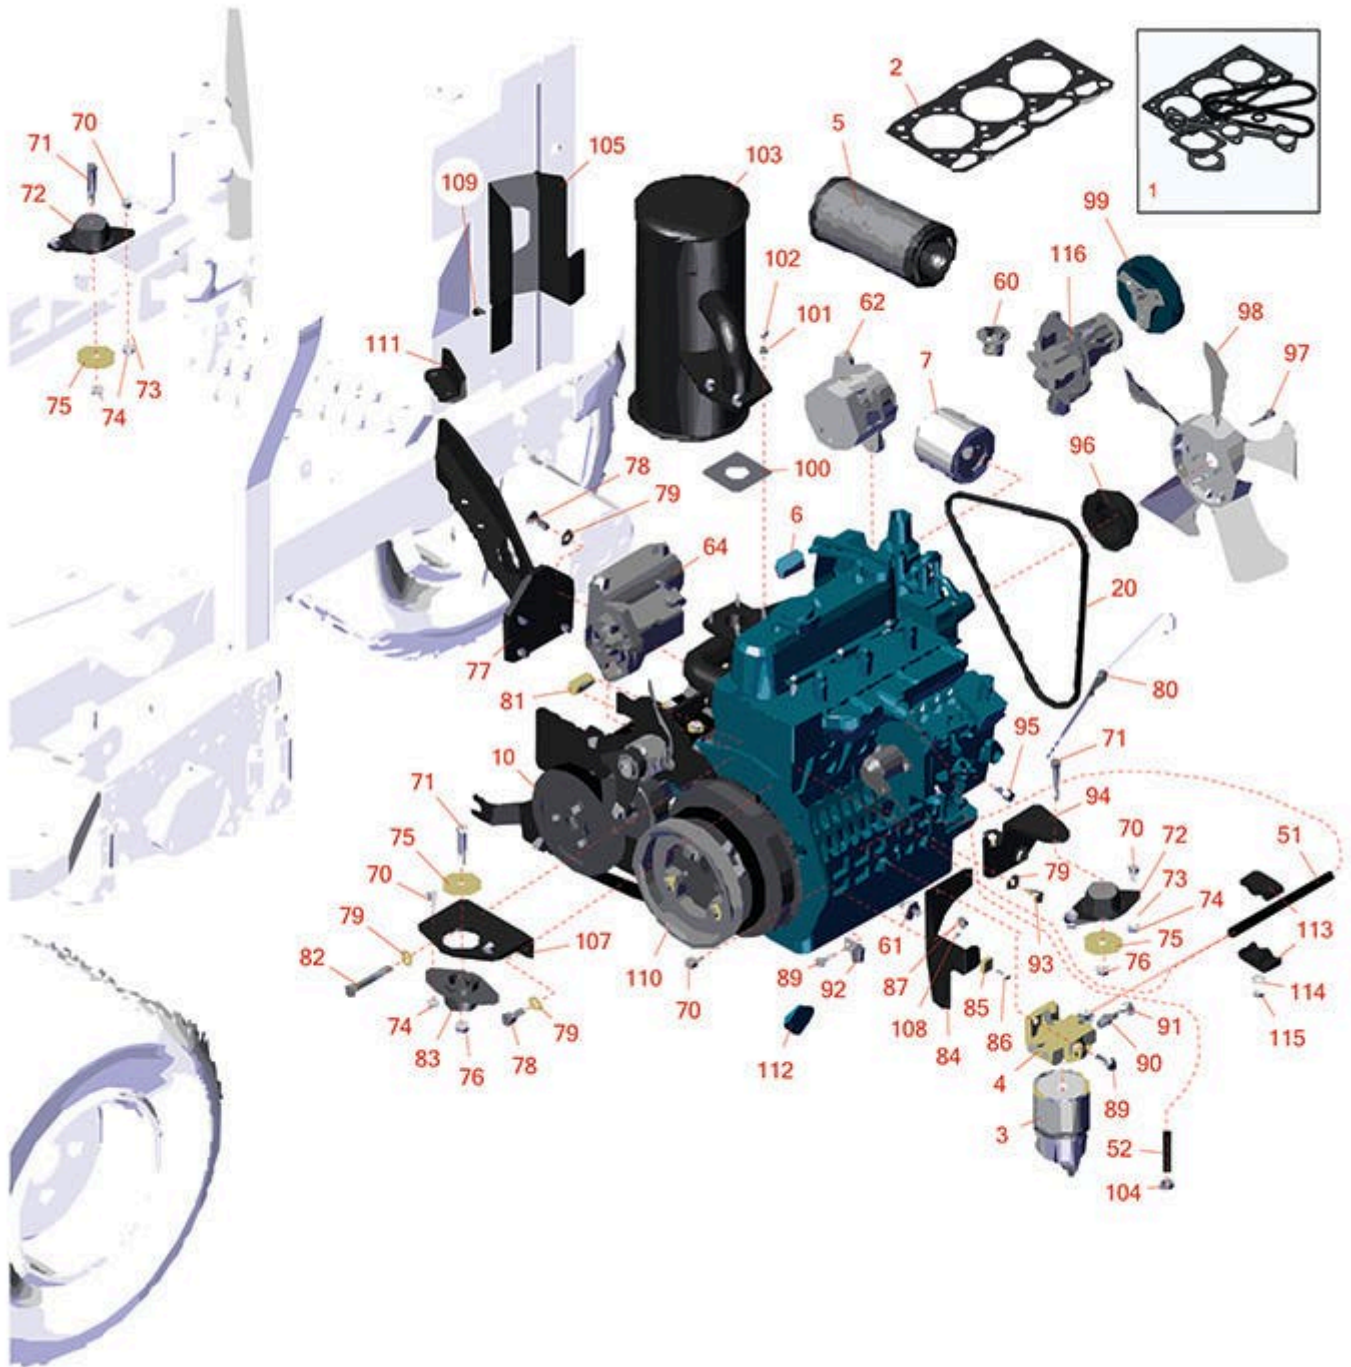

Replaces Toro Reelmaster 3100-D Parts

*Traction Unit - Model 03200
Engine*

All original equipment manufacturers names and part numbers are used for identification purposes only, and we are in no way implying that our products are original equipment parts. Prices subject to change without notice.

Replaces Toro Reelmaster 3100-D Parts

Traction Unit - Model 03200
Engine

Item No	R&R Part No.	OEM Part No.	Description	Qty Req	Order Quantity
1	R107-7848	107-7848	Upper Gasket Kit	1	
2	R108-6573	108-6573	Gasket - Cylinder Head	1	
Filters					
3	R98-9764	98-9764	Element - Water Fuel Separator	1	
4	R98-9305	98-9305	Water/Fuel Separator Assy	1	
5	R93-2195	93-2195	Baldwin Air Filter	1	
5	R33-1300	108-3808, 33-1300, 33-1300-09	Baldwin Filter - Air Element	1	
5	RRF10125	108-3808, 93-2195	SilverGuard Air Filter	1	
6	RX1624105670	98-9493, 99-9430	Kubota Element - Breather	1	
7	RX7000074034	99-8384	Kubota Oil Filter	1	
7	RRF10625	99-8384	SilverGuard Oil Filter	1	
7	R42-9030	104-5167, 108-3841, 127-0511, 42-9030, 67-4330, 98-9651	Baldwin Oil Filter - Engine	1	
7	RRF10606	108-3841, 67-4330, 98-9651	SilverGuard Oil Filter - 2 3/4" Long	1	
7	RRF10607	104-5167, 108-3841, 42-9030, 99-8384	SilverGuard Oil Filter - 3 3/4" Long	1	