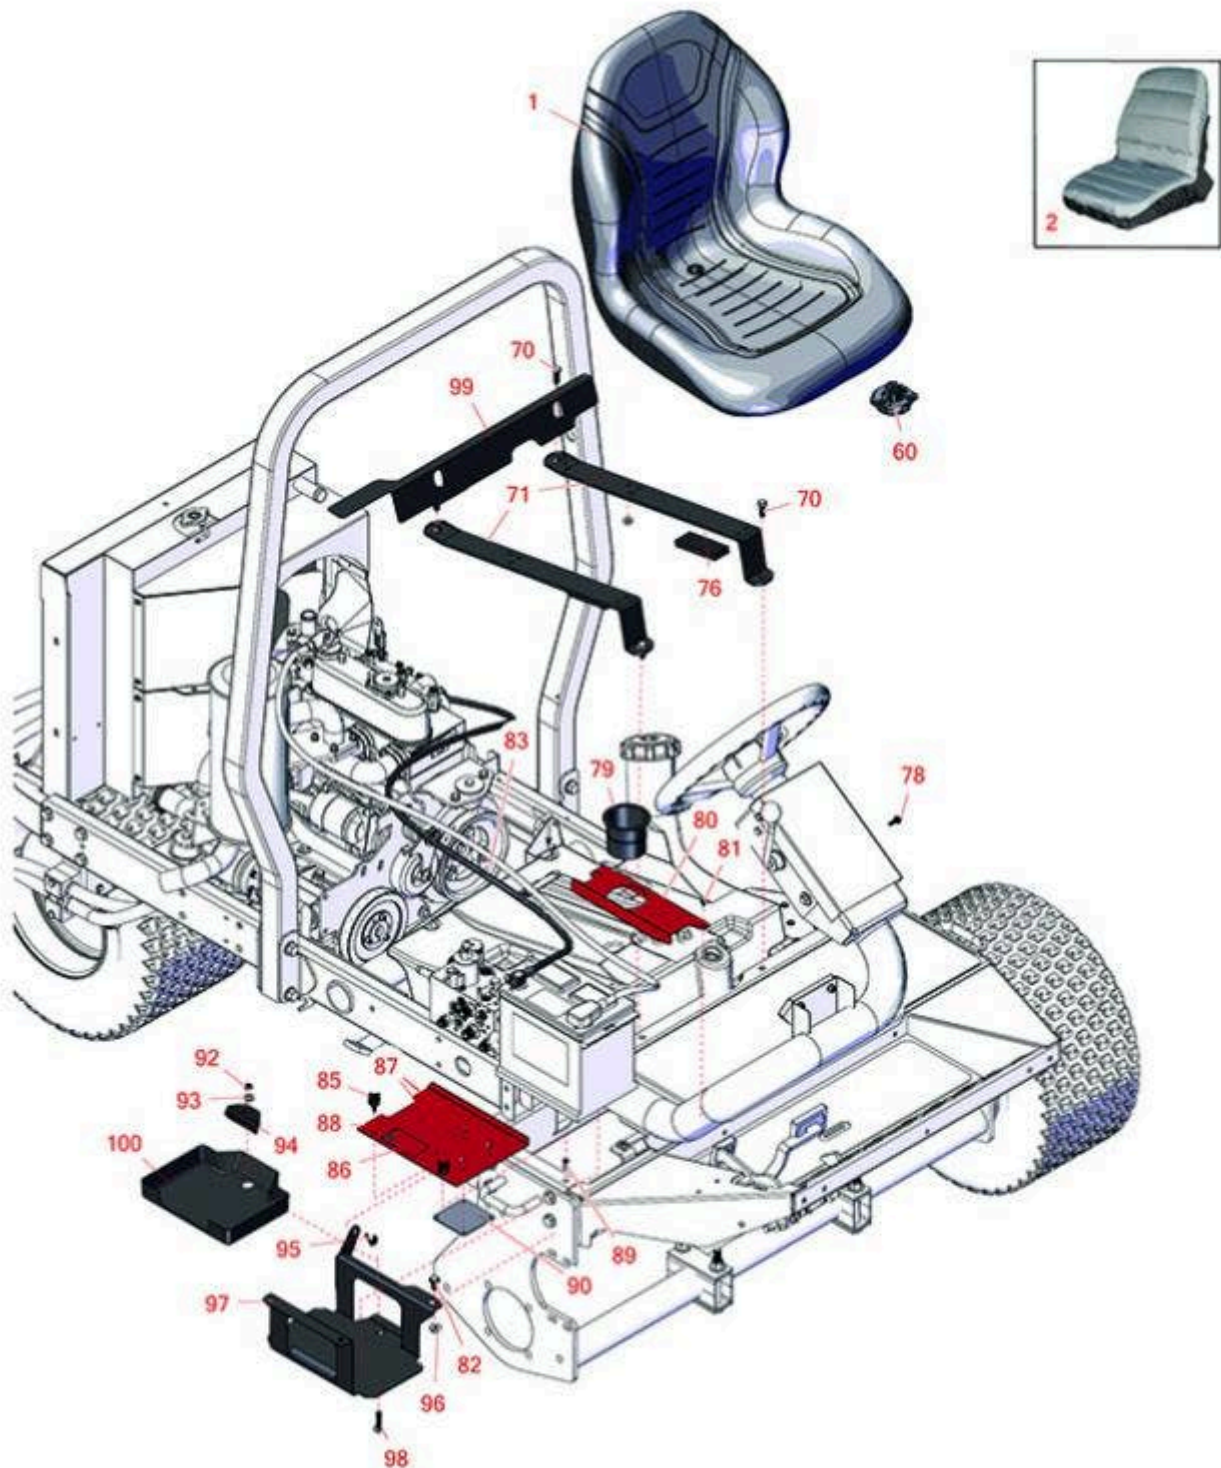

Replaces Toro Reelmaster 3100-D Parts

Traction Unit - Model 03200

Battery & Seat

All original equipment manufacturers names and part numbers are used for identification purposes only, and we are in no way implying that our products are original equipment parts. Prices subject to change without notice.

Replaces Toro Reelmaster 3100-D Parts

Traction Unit - Model 03200

Battery & Seat

Item No	R&R Part No.	OEM Part No.	Description	Qty Req	Order Quantity
1	RMXB200GY	100-3187, 104-4620, 104-7620, 21-4880, 351-59, 351-76, 49-8130, 63-9410, 66-5400, 75-9190, 750105, 92-6280, MXB200GY	Milsco Seat XB200 - Grey	1	
<i>Tech Note: This seat will not accept seat belts:</i>					
2	R120-5179	120-5179	Large Seat Cover - Gray	1	
Gauges and controls					
60	R151541	R&R ON, LY	Delta Seat Switch - Twist Mount 1 Pole Normally Open	1	
Other Parts Available					
70	R3234-11	3234-11	Bolt - Hex Washer HD	4	
71	R104-4847-03	104-4847-03	Strap - Seat Support	2	
76	R95-8896	95-8896	Foam	2	
78	R32144-10	32140-81, 32144-10, 32144-3, 34-140-AMVD	Bolt - 1/4-20 x 3/4 Serrated Hx Wshr	2	
79	R94-1410	94-1410	Holder - Beverage Can	1	
80	R95-8817-01	95-8817, 95-8817-01	Cover - Battery - Inner	1	
81	R300403	32144-4, 32144-63, 49-2040	Bolt - Hex HD 1/4-20 x 1/2	2	