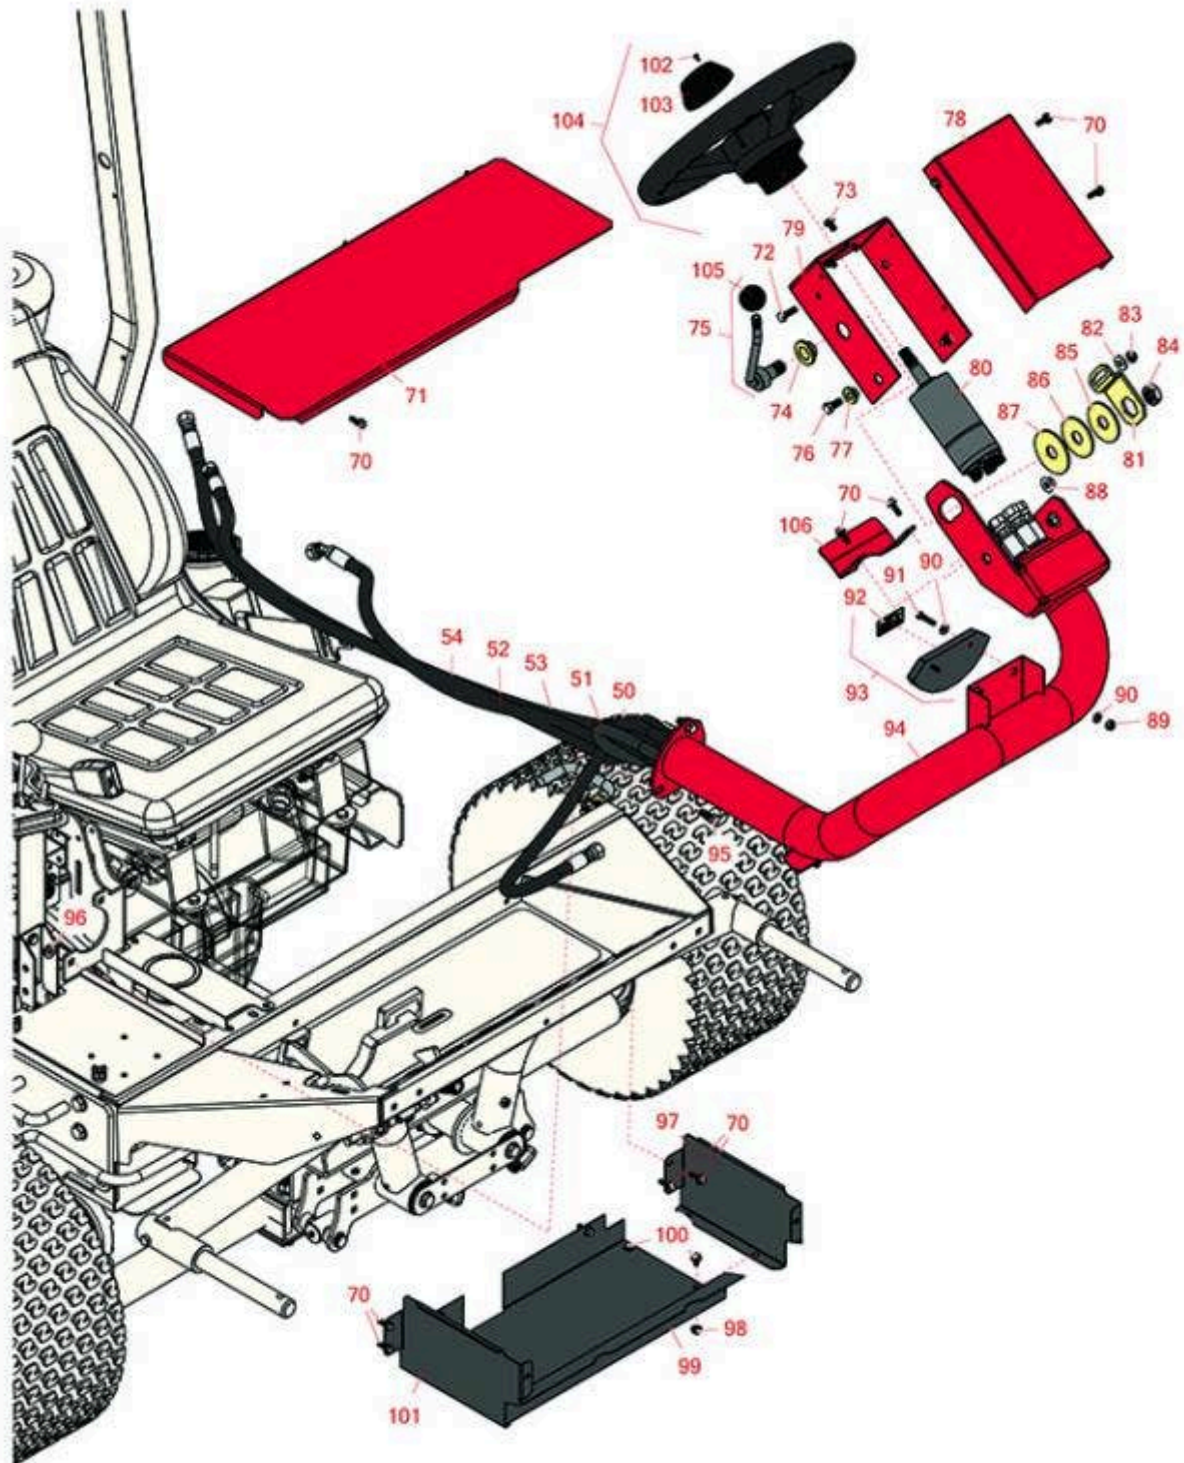

Replaces Toro Reelmaster 3100-D Parts

Traction Unit - Model 03171

Steering Column

All original equipment manufacturers names and part numbers are used for identification purposes only, and we are in no way implying that our products are original equipment parts. Prices subject to change without notice.

Replaces Toro Reelmaster 3100-D Parts

Traction Unit - Model 03171

Steering Column

Item No	R&R Part No.	OEM Part No.	Description	Qty Req	Order Quantity
Hoses					
50	R95-8843	95-8843	Hydraulic Hose Assy	1	
51	R95-8842	95-8842	Hydraulic Hose Assy	1	
52	R95-8846	95-8846	Hydraulic Hose Assy	1	
53	R95-8844	95-8844	Hydraulic Hose Assy	1	
54	R95-8845	95-8845	Hydraulic Hose Assy	1	
Other Parts Availalbe					
70	R32144-10	32140-81, 32144-10, 32144-3, 34-140-AMVD	Bolt - 1/4-20 x 3/4 Serrated Hx Wshr	12	
71	R99-3504	99-3504	Toolbox Cover Assy	1	
72	R322-5	01-178-0508, 20-26-AD, 20-26-AGD, 30-9000, 322-5, 513341, 519755, 908019P, N/A	Bolt - Hex HD 5/16-18 x 1	1	
73	R33103-012	33103-012	Bolt - Flanged Hx HD	4	
74	R99-3502	99-3502	Boss	1	
75	R95-8798-03	95-8798, 95-8798-03	Lever - Steering	1	

Replaces Toro Reelmaster 3100-D Parts

Traction Unit - Model 03171

Steering Column

Item No	R&R Part No.	OEM Part No.	Description	Qty Req	Order Quantity
76	R400260	01-178-0605, 18-4100, 19-8270, 323-3, 323-33, 323-34, 323-5, 3235-5	Bolt - Hex HD 3/8-16 x 7/8	2	
77	R93-5988	93-5204, 93-5988	Hub - Pivot	2	
78	R95-8794-01	95-8794, 95-8794-01	Cover - Valve - Steering	1	
79	R104-5185-01	104-5185-01	Bracket - Steering Valve	1	
80	R104-5180	104-5180	Valve - Steering	1	
81	R80-2880	80-2880	Bracket - Tilt	1	
82	R453009	01-166-0400, 24-10-BD, 24-9-AD, 32-9650, 3256-2, 3256-23, 3256-3, 3256-67, 3290-217, 3556-3, 4-2390, 7-0152	Washer - Flat 5/16 SAE	1	
83	R32128-44	32128-44	Nut	1	
84	R3218-7	01-158-0560, 01-191-1210, 3218-7	Nut - Jam	1	
85	R80-2930	80-2930	Washer - Flat	1	
86	R82-9010	82-9010	Disc - Friction	1	
87	R31-0390	31-0390	Disc- Friction	1	