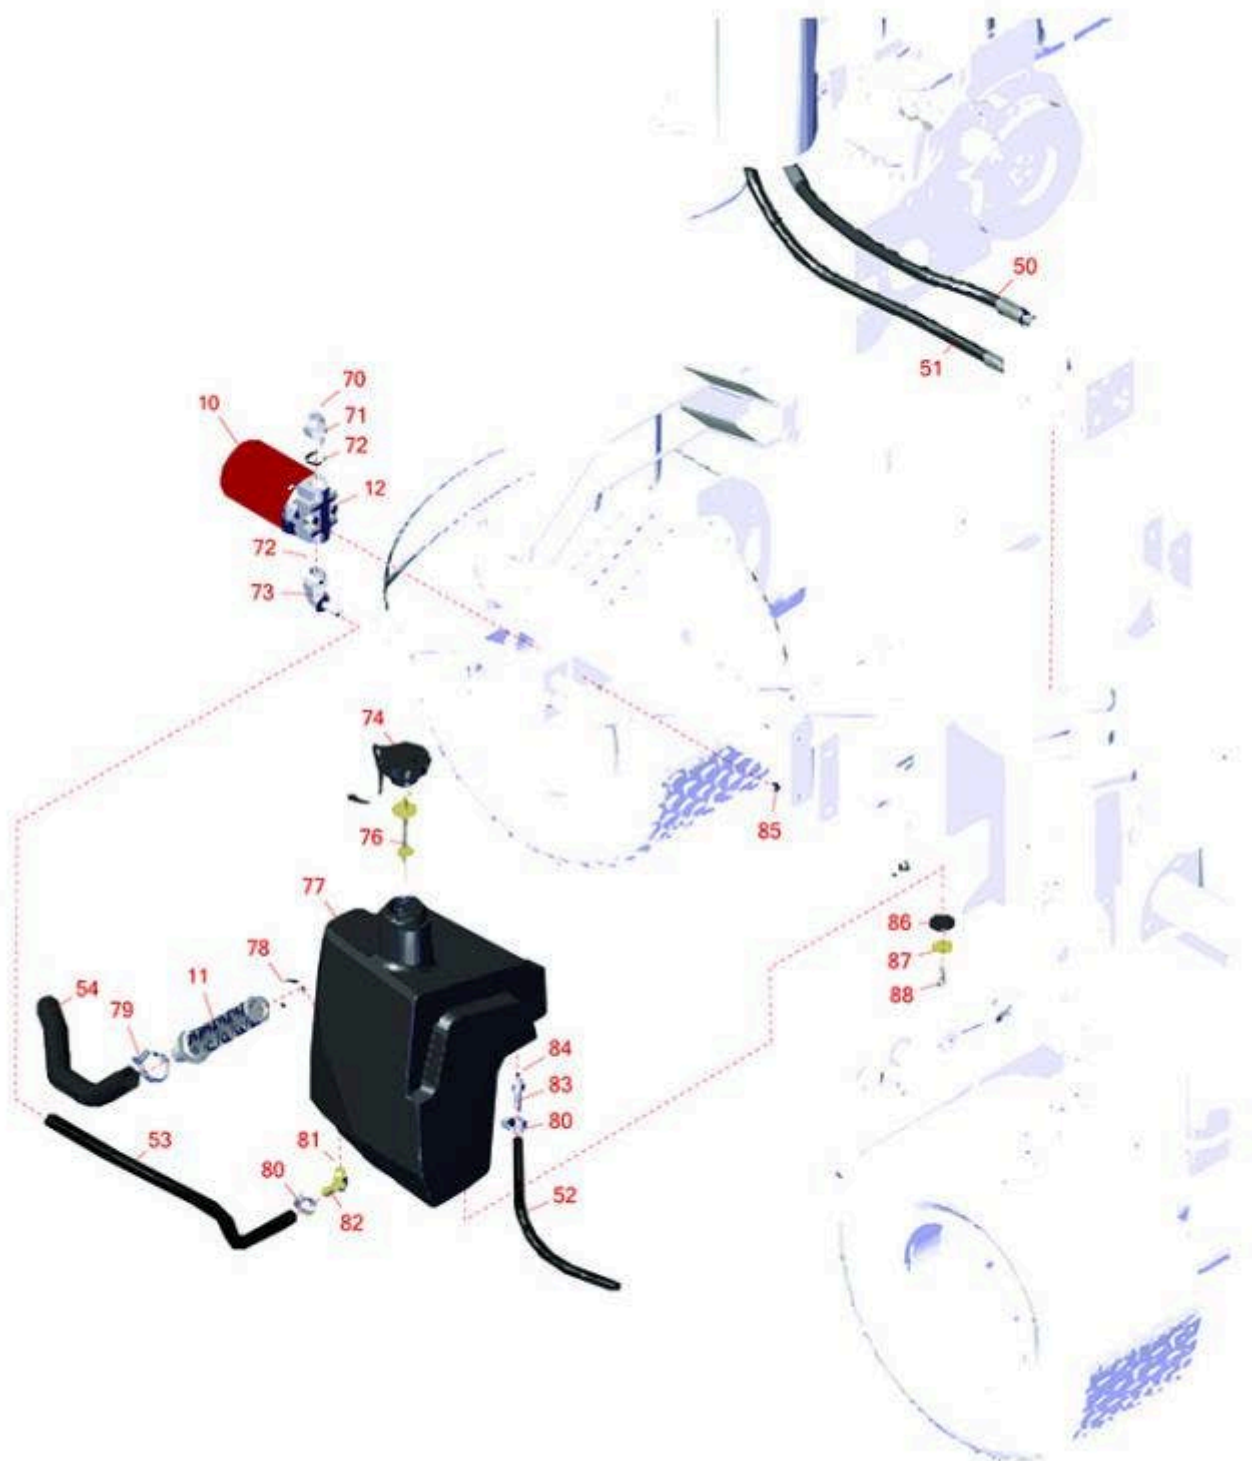

Replaces Toro Reelmaster 3100-D Parts

Traction Unit - Model 03171

Hydraulic Tank

All original equipment manufacturers names and part numbers are used for identification purposes only, and we are in no way implying that our products are original equipment parts. Prices subject to change without notice.

Replaces Toro Reelmaster 3100-D Parts

Traction Unit - Model 03171

Hydraulic Tank

Item No	R&R Part No.	OEM Part No.	Description	Qty Req	Order Quantity
Filters					
10	R86-3010	23-9740, 239470, 28-1370, 281370, 353-387, 353387, 54-0110, 540110, 76-6490, 86-3010, 863010, Dec-70	Baldwin Hydraulic Oil Filter	1	
10	RRF10611	01-317-0240, 23-9740, 54-0110	SilverGuard Hydraulic Oil Filter	1	
10	RRF10610	23-9740, 239470, 28-1370, 281370, 353-387, 353387, 54-0110, 540110, 76-6490, 86-3010, 863010	SilverGuard Oil Filter	1	
11	R104-7546	104-7546, 104-7546`	Strainer - Tank	1	
12	R150924		Filter Head Assy	1	
12	R92-5821	86-3000, 92-5821	Filter - Head	1	
Hoses					
50	R95-8829	95-8829	Hydraulic Hose Assy	1	
51	R106-4197	106-4197	Hydraulic Hose Assy	1	

Replaces Toro Reelmaster 3100-D Parts

Traction Unit - Model 03171

Hydraulic Tank

Item No	R&R Part No.	OEM Part No.	Description	Qty Req	Order Quantity
52	R104-4846	104-4846	Hose	1	
53	R99-3501	99-3501	Hose	1	
54	R104-4845	104-4845	Hose - Suction	1	
Other Parts Available					
70	R237-65	237-65, 237.65	O-Ring	1	
71	R340-8	340-8	Adapter	1	
72	R237-81	237-81, 237.81, 327-81	O-Ring	2	
73	R95-8814	95-8814	Fitting - Barbed 90 Deg	1	
74	R93-7160	93-3103, 93-7160	Cap - Hyd Oil w/Tether	1	
76	R75-3710	75-3710	Dipstick - Hyd Oil	1	
76	R119-6968	119-6968	Dipstick- Oil	1	
77	R104-4840	104-4840	Tank - Hyd	1	
78	R340-136	340-136	O-Ring	1	
79	R2412-34	2412-34, 31-0120	Clamp - Hose .75-1.5	1	
80	R2412-36	2210-87, 2412-36, 31-9140, 93-5818, 99-0772	Clamp - Hose 1/2	3	
81	R237-79	237-79	O-Ring	1	
82	R354-126	354-126	Hydraulic Fitting - 45 Deg	1	
83	R353-979	353-979	Fitting - Straight	1	