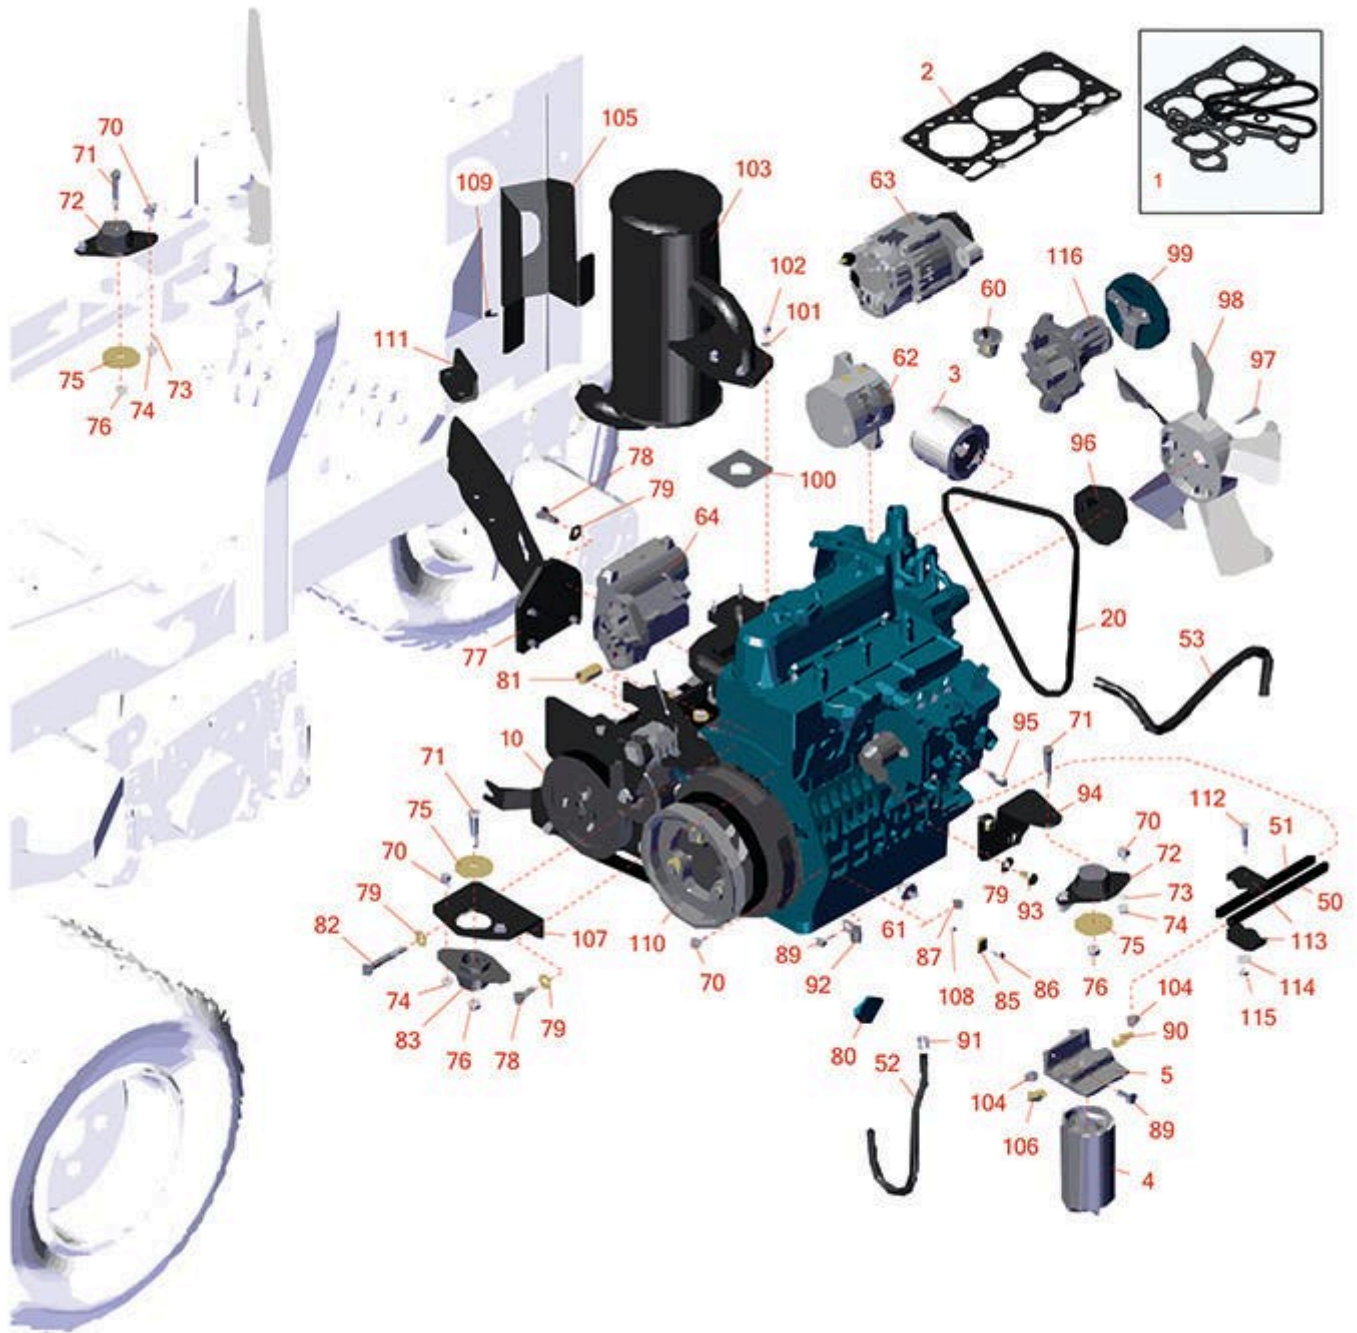

Replaces Toro Reelmaster 3100-D Parts

Traction Unit - Model 03171
Engine

All original equipment manufacturers names and part numbers are used for identification purposes only, and we are in no way implying that our products are original equipment parts. Prices subject to change without notice.

Replaces Toro Reelmaster 3100-D Parts

Traction Unit - Model 03171
Engine

Item No	R&R Part No.	OEM Part No.	Description	Qty Req	Order Quantity
Overhaul Kit					
1	R107-7848	107-7848	Upper Gasket Kit	1	
2	R108-6573	108-6573	Gasket - Cylinder Head	1	
Filters					
3	RX7000074034	99-8384	Kubota Oil Filter	1	
3	RRF10625	99-8384	SilverGuard Oil Filter	1	
3	R42-9030	104-5167, 108-3841, 127-0511, 42-9030, 67-4330, 98-9651	Baldwin Oil Filter - Engine	1	
3	RRF10606	108-3841, 67-4330, 98-9651	SilverGuard Oil Filter - 2 3/4" Long	1	
3	RRF10607	104-5167, 108-3841, 42-9030, 99-8384	SilverGuard Oil Filter - 3 3/4" Long	1	
4	R110-9049	110-9049	Donaldson Fuel Filter - Spin On	1	
4	RRF10515	105-8045, 108-3854, 110-9049	SilverGuard Fuel Filter	1	
5	R110-9044	110-9044	Donaldson Water/Fuel Separator Assy	1	
Engine					
10	RX1J99500000	104-4899, 107-7830, 112-9906, 138-6905	Kubota Engine D1105 E	0	

Replaces Toro Reelmaster 3100-D Parts

Traction Unit - Model 03171
Engine

Item No	R&R Part No.	OEM Part No.	Description	Qty Req	Order Quantity
20	RX1624197010	130-1241, 99-3467	V-Belt - Fan - Bestorq	1	

Hoses