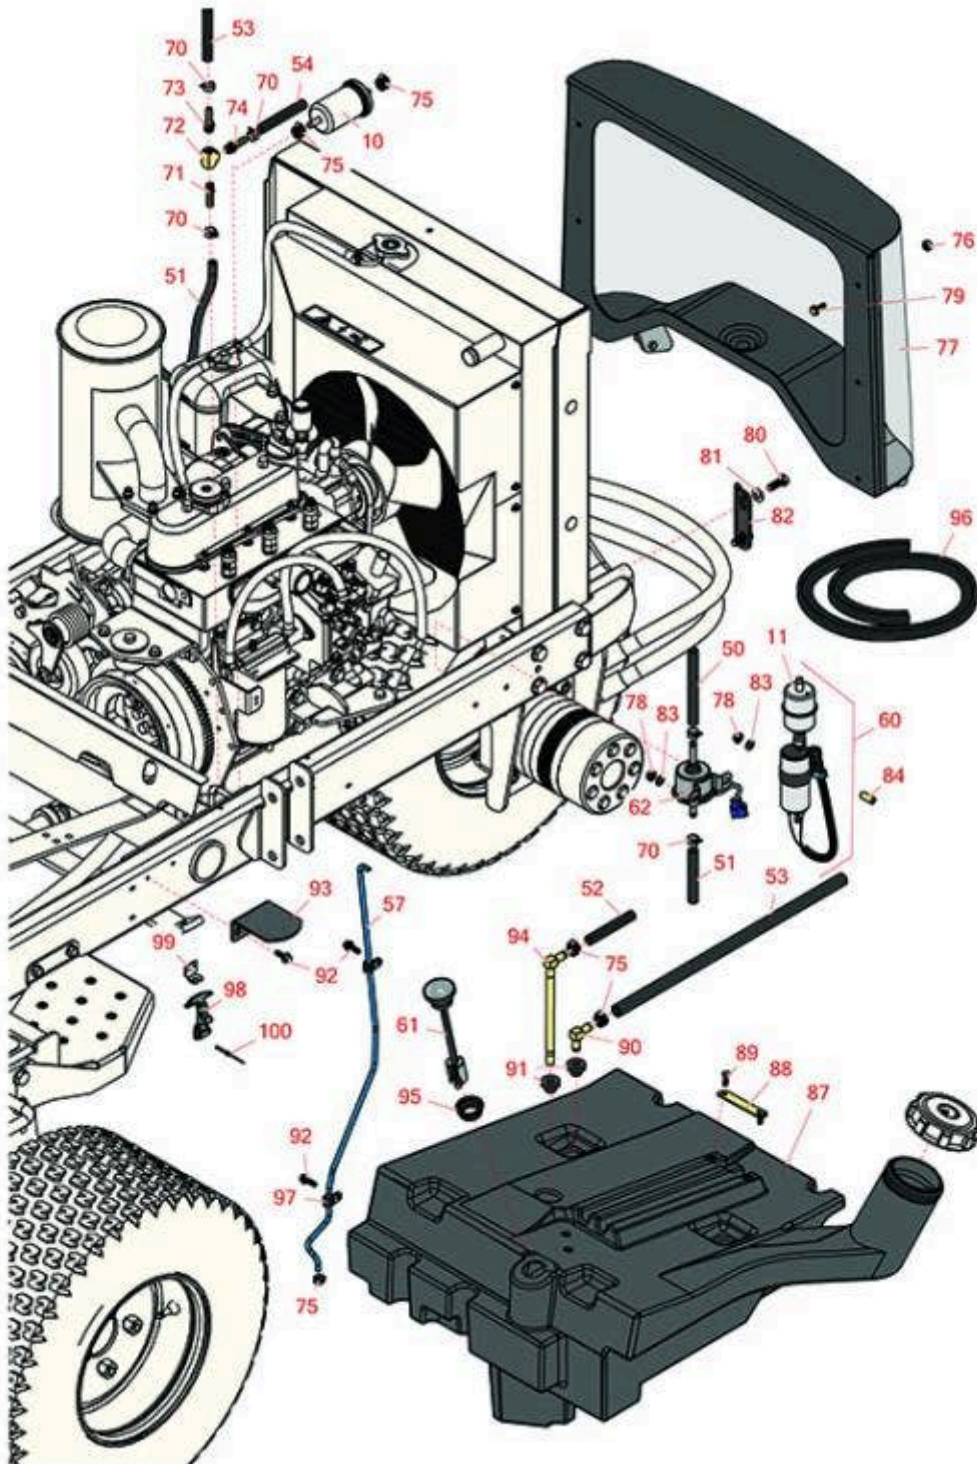

# Replaces Toro Reelmaster 3100-D Parts

*Traction Unit - Model 03171*

*Fuel Tank*

All original equipment manufacturers names and part numbers are used for identification purposes only, and we are in no way implying that our products are original equipment parts. Prices subject to change without notice.

# Replaces Toro Reelmaster 3100-D Parts

Traction Unit - Model 03171

Fuel Tank

Item No	R&R Part No.	OEM Part No.	Description	Qty Req	Order Quantity
<b>Other Parts Available</b>					
70	<b>R92-2379</b>	92-2379	Clamp - Hose	5	
71	<b>R304-73</b>	304-73, 307-73, 353-973	Connector-Hose	1	
72	<b>R354-20</b>	354-20	Fitting-Tee	1	
73	<b>R354-21</b>	354-21	Fitting-Barb	1	
74	<b>R354-22</b>	354-22	Fitting-Barb	1	
75	<b>R2412-108</b>	2412-108, 97406	Clamp - Worm - 1/4 - Stainless	5	
76	<b>R301504</b>	2296-42, 301504, 32127-24, 32128-33, 32146-17, 3296-16, 3296-42, 3296-42 , 915661P	Locknut - ESNA 1/4-20	6	
77	<b>R95-8724-03</b>	95-8724, 95-8724-03	Screen - Hood	1	
78	<b>R32128-33</b>	32128-33	Nut - 1/4-20 Flanged Serr	2	
79	<b>R3234-4</b>	3234-4	Bolt - Hx Ser Was HD 1/4-20 x 3/4	6	
80	<b>R323-6</b>	01-150-0010, 01-178-0608, 20-47-AD, 20-47-AGD, 3224-2, 323-6, 49-3510, 908034P, 908332	Bolt - Hex HD 3/8-16 x 1 GR5 YZ	4	