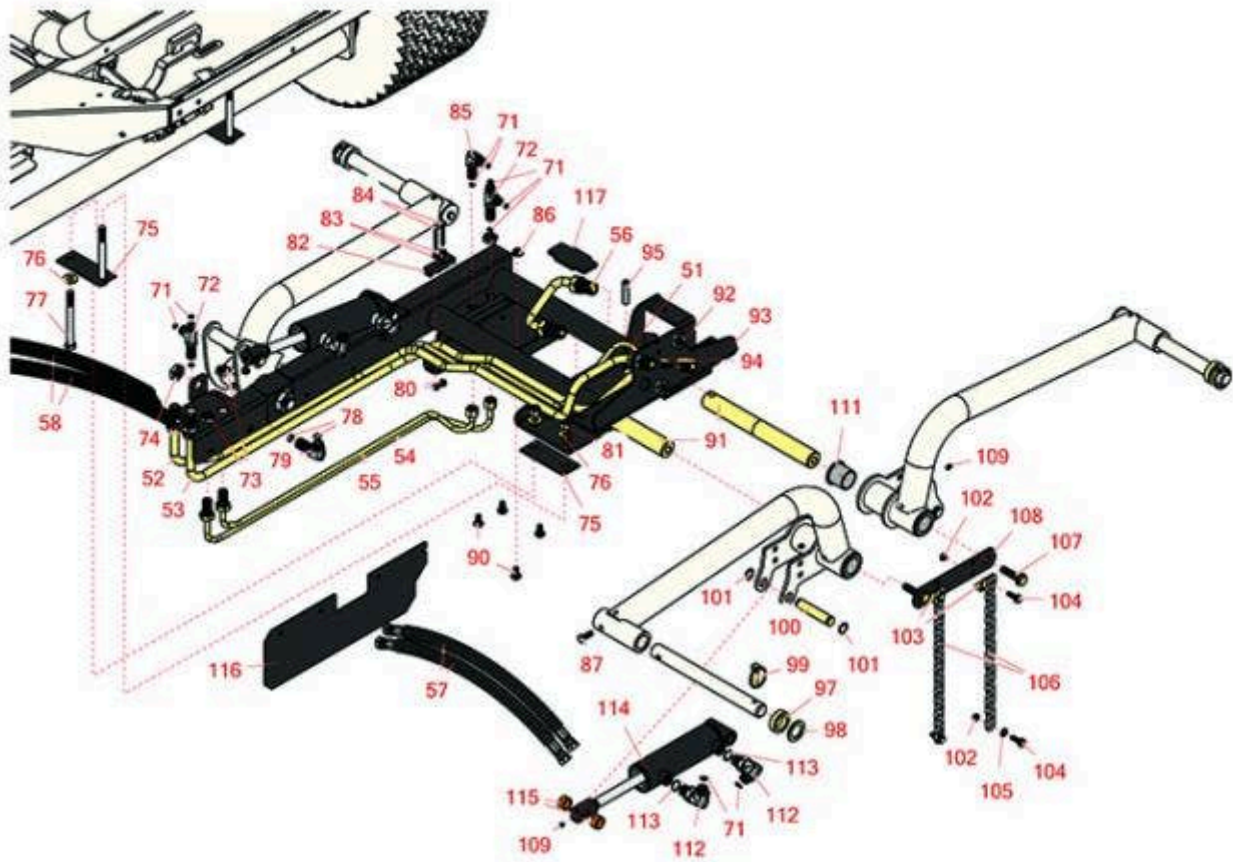

Replaces Toro Reelmaster 3100-D Parts

Traction Unit - Model 03171

Front Carrier

All original equipment manufacturers names and part numbers are used for identification purposes only, and we are in no way implying that our products are original equipment parts. Prices subject to change without notice.

Replaces Toro Reelmaster 3100-D Parts

Traction Unit - Model 03171

Front Carrier

Item No	R&R Part No.	OEM Part No.	Description	Qty Req	Order Quantity
Hoses					
51	R95-8982	95-8982	Tube Assy	1	
52	R95-8980	95-8980	Tube Assy	1	
53	R95-8981	95-8981	Tube Assy	1	
54	R95-8983	95-8983	Tube Assy	1	
55	R95-8984	95-8984	Tube Assy	1	
56	R99-3640	99-3640	Tube Assy	1	
57	R117-5147	117-5147	Hydraulic Hose Assy	2	
58	R95-8822		Hydraulic Hose Assy	2	
58	R95-8821	95-8821, 95-8822	Hydraulic Hose Assy	1	
Other Parts Available					
71	R237-22	107-8844, 237-22, 237-78	O-Ring	9	
72	R340-68	340-120, 340-68	Fitting - Tee - Bulkhead	2	
73	R340-70	340-70	Nut - Lock	4	
74	R340-127	340-127	Nut - Bulkhead	3	
75	R99-3373	99-3373	Bar - Support - Slide	4	
76	R87-7270-01	87-7270, 87-7270-01	Washer - Flat 1/2	8	
77	R325-19	01-150-1450, 01-158-1260, 01-178-0840, 20-99-AGD, 325-19	Bolt - Hex HD 1/2-13 x 5	4	

Replaces Toro Reelmaster 3100-D Parts

Traction Unit - Model 03171

Front Carrier

Item No	R&R Part No.	OEM Part No.	Description	Qty Req	Order Quantity
78	R237-30	23-6320, 237-30	O-Ring - Seal	2	
79	R93-9151	93-9151	Hydraulic Fitting	1	
80	R301504	2296-42, 301504, 32127-24, 32128-33, 32146-17, 3296-16, 3296-42, 3296-42 , 915661P	Locknut - ESNA 1/4-20	2	
81	RF5003	32127-29, 32131-5, 32132-5, 3296-23	Locknut - ESNA 1/2-13	4	
82	R93-2509	93-2509	Clamp - Tube	2	
83	R3256-22	24-9-BD, 3-1032, 3256-1, 3256-22, 93-0954, 93-0989	Washer - Flat 1/4 Yellow	2	
84	R3234-34	321-11, 323-12, 3234-34	Bolt - Hex Washer 1/4 x 2	2	
85	R340-154	340-154, 93-9150	Union - Bulkhead	1	
86	R32128-43	30-8990, 32128-43, 3290-357	Nut - Flanged Whiz - 3/8-16	4	