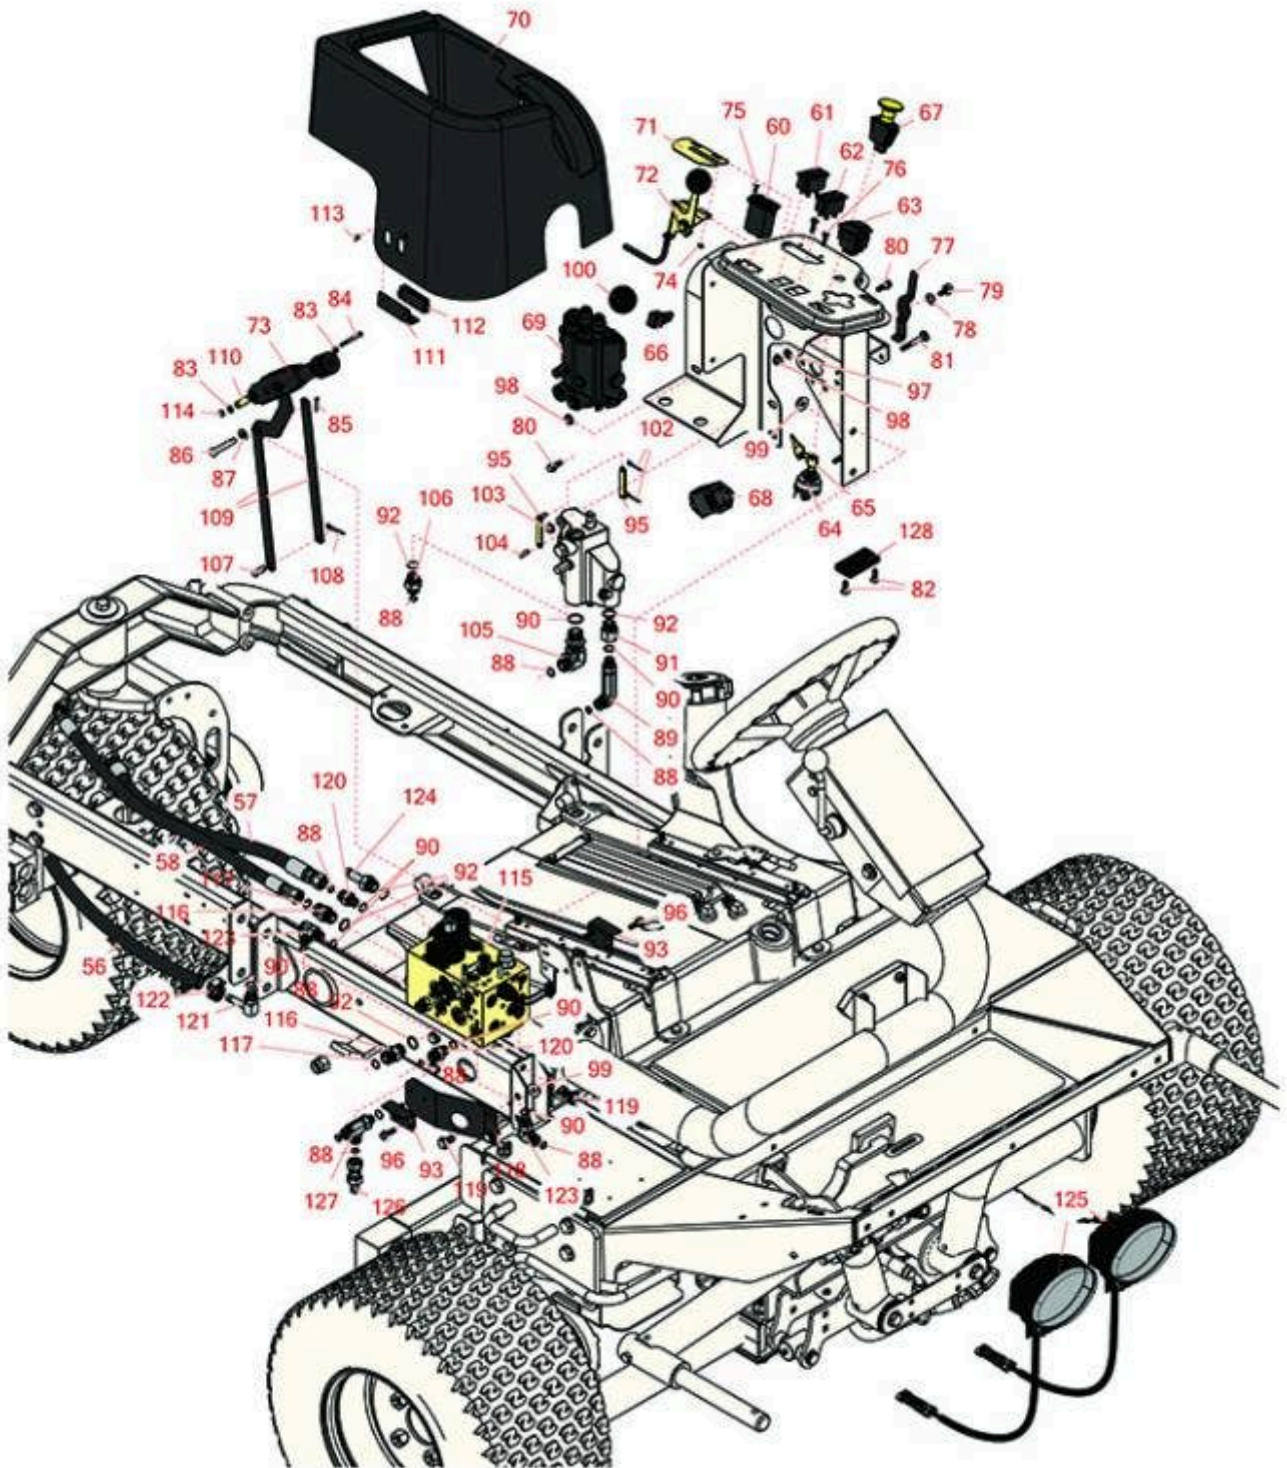

Replaces Toro Reelmaster 3100-D Parts

Traction Unit - Model 03171

Control Panel, Hyd Valve & Parking Brake

All original equipment manufacturers names and part numbers are used for identification purposes only, and we are in no way implying that our products are original equipment parts. Prices subject to change without notice.

Replaces Toro Reelmaster 3100-D Parts

Traction Unit - Model 03171

Control Panel, Hyd Valve & Parking Brake

Item No	R&R Part No.	OEM Part No.	Description	Qty Req	Order Quantity
Hoses					
56	R80-7342	80-7342	Hydraulic Hose Assy	1	
57	R95-8829	95-8829	Hydraulic Hose Assy	1	
58	R106-4197	106-4197	Hydraulic Hose Assy	1	
Gauges and Controls					
60	R75-6820	75-6820	Meter - Hour - Quartz	1	
61	R100-8071	100-8071	Lamp - Warning	1	
62	R100-8070	100-8070	Lamp - Warning	1	
63	R95-8999	95-8999	Switch - Headlight	1	
64	R104-2541	104-2541, 88-9830	Switch - Key 6 Lead 5/8 Mt.	1	
65	R343060	218-412, 32-8380, 33-2010, 62-7770, 63-8360, 94-2618	Ignition - Key Set/2	1	
66	R100-4918	100-4818, 100-4918	Diode	1	
68	RX1709565660	98-7611, 99-3463, 99-7611	Kubota Controller	1	
67	R93-9999	93-9999	Switch - Pto	1	
69	R95-8581	95-8581	Valve- Assy - 2 Spool	1	
Other Parts Available					
70	R95-8707	95-8707	Cover - Dash	1	
71	R104-0421	104-0421	Plate - Throttle Stop	1	