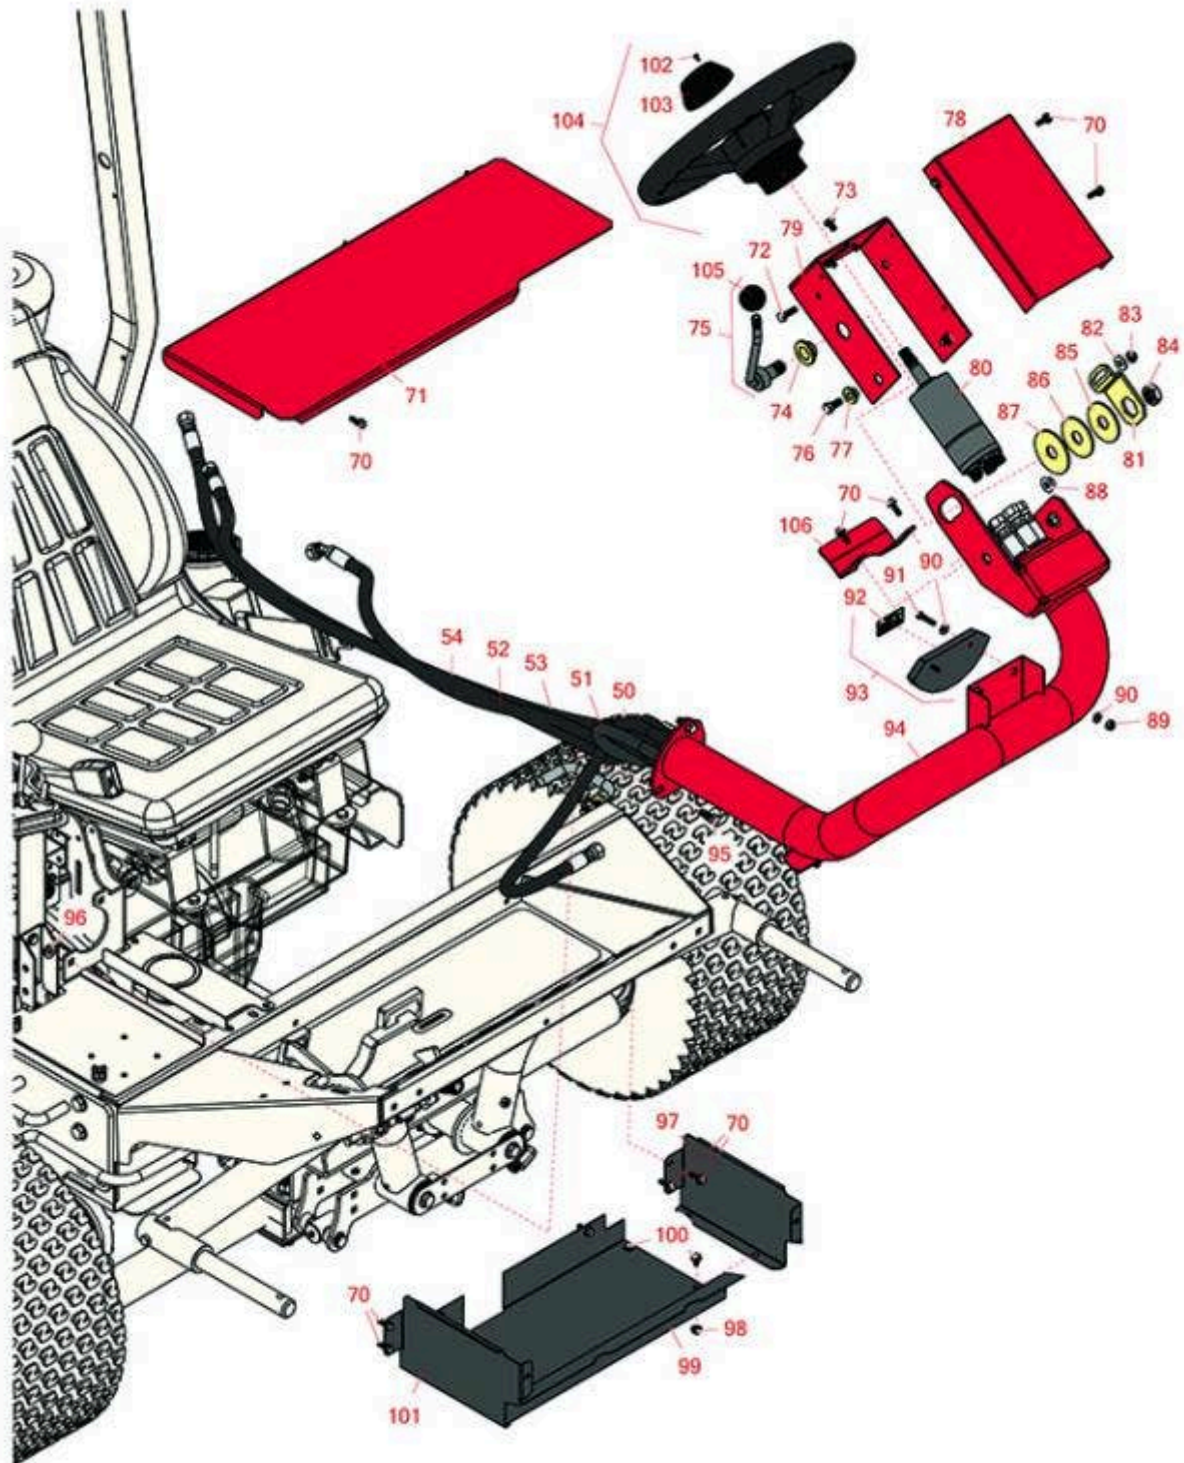

Replaces Toro Reelmaster 3100-D Parts

Traction Unit - Model 03170

Steering Column

All original equipment manufacturers names and part numbers are used for identification purposes only, and we are in no way implying that our products are original equipment parts. Prices subject to change without notice.

Replaces Toro Reelmaster 3100-D Parts

Traction Unit - Model 03170

Steering Column

Item No	R&R Part No.	OEM Part No.	Description	Qty Req	Order Quantity
Hoses					
50	R95-8843	95-8843	Hydraulic Hose Assy	1	
51	R95-8842	95-8842	Hydraulic Hose Assy	1	
52	R95-8846	95-8846	Hydraulic Hose Assy	1	
53	R95-8844	95-8844	Hydraulic Hose Assy	1	
54	R95-8845	95-8845	Hydraulic Hose Assy	1	
Other Parts Availalbe					
70	R32144-10	32140-81, 32144-10, 32144-3, 34-140-AMVD	Bolt - 1/4-20 x 3/4 Serrated Hx Wshr	12	
71	R99-3504	99-3504	Toolbox Cover Assy	1	
72	R322-5	01-178-0508, 20-26-AD, 20-26-AGD, 30-9000, 322-5, 513341, 519755, 908019P, N/A	Bolt - Hex HD 5/16-18 x 1	1	
73	R33103-012	33103-012	Bolt - Flanged Hx HD	4	
74	R99-3502	99-3502	Boss	1	
75	R95-8798-03	95-8798, 95-8798-03	Lever - Steering	1	

Replaces Toro Reelmaster 3100-D Parts

Traction Unit - Model 03170

Steering Column

Item No	R&R Part No.	OEM Part No.	Description	Qty Req	Order Quantity
76	R400260	01-178-0605, 18-4100, 19-8270, 323-3, 323-33, 323-34, 323-5, 3235-5	Bolt - Hex HD 3/8-16 x 7/8	2	
77	R93-5988	93-5204, 93-5988	Hub - Pivot	2	
78	R95-8794-01	95-8794, 95-8794-01	Cover - Valve - Steering	1	
79	R104-5185-01	104-5185-01	Bracket - Steering Valve	1	
80	R104-5180	104-5180	Valve - Steering	1	
81	R80-2880	80-2880	Bracket - Tilt	1	
82	R453009	01-166-0400, 24-10-BD, 24-9-AD, 32-9650, 3256-2, 3256-23, 3256-3, 3256-67, 3290-217, 3556-3, 4-2390, 7-0152	Washer - Flat 5/16 SAE	1	
83	R32128-44	32128-44	Nut	1	
84	R3218-7	01-158-0560, 01-191-1210, 3218-7	Nut - Jam	1	
85	R80-2930	80-2930	Washer - Flat	1	
86	R82-9010	82-9010	Disc - Friction	1	
87	R31-0390	31-0390	Disc- Friction	1	