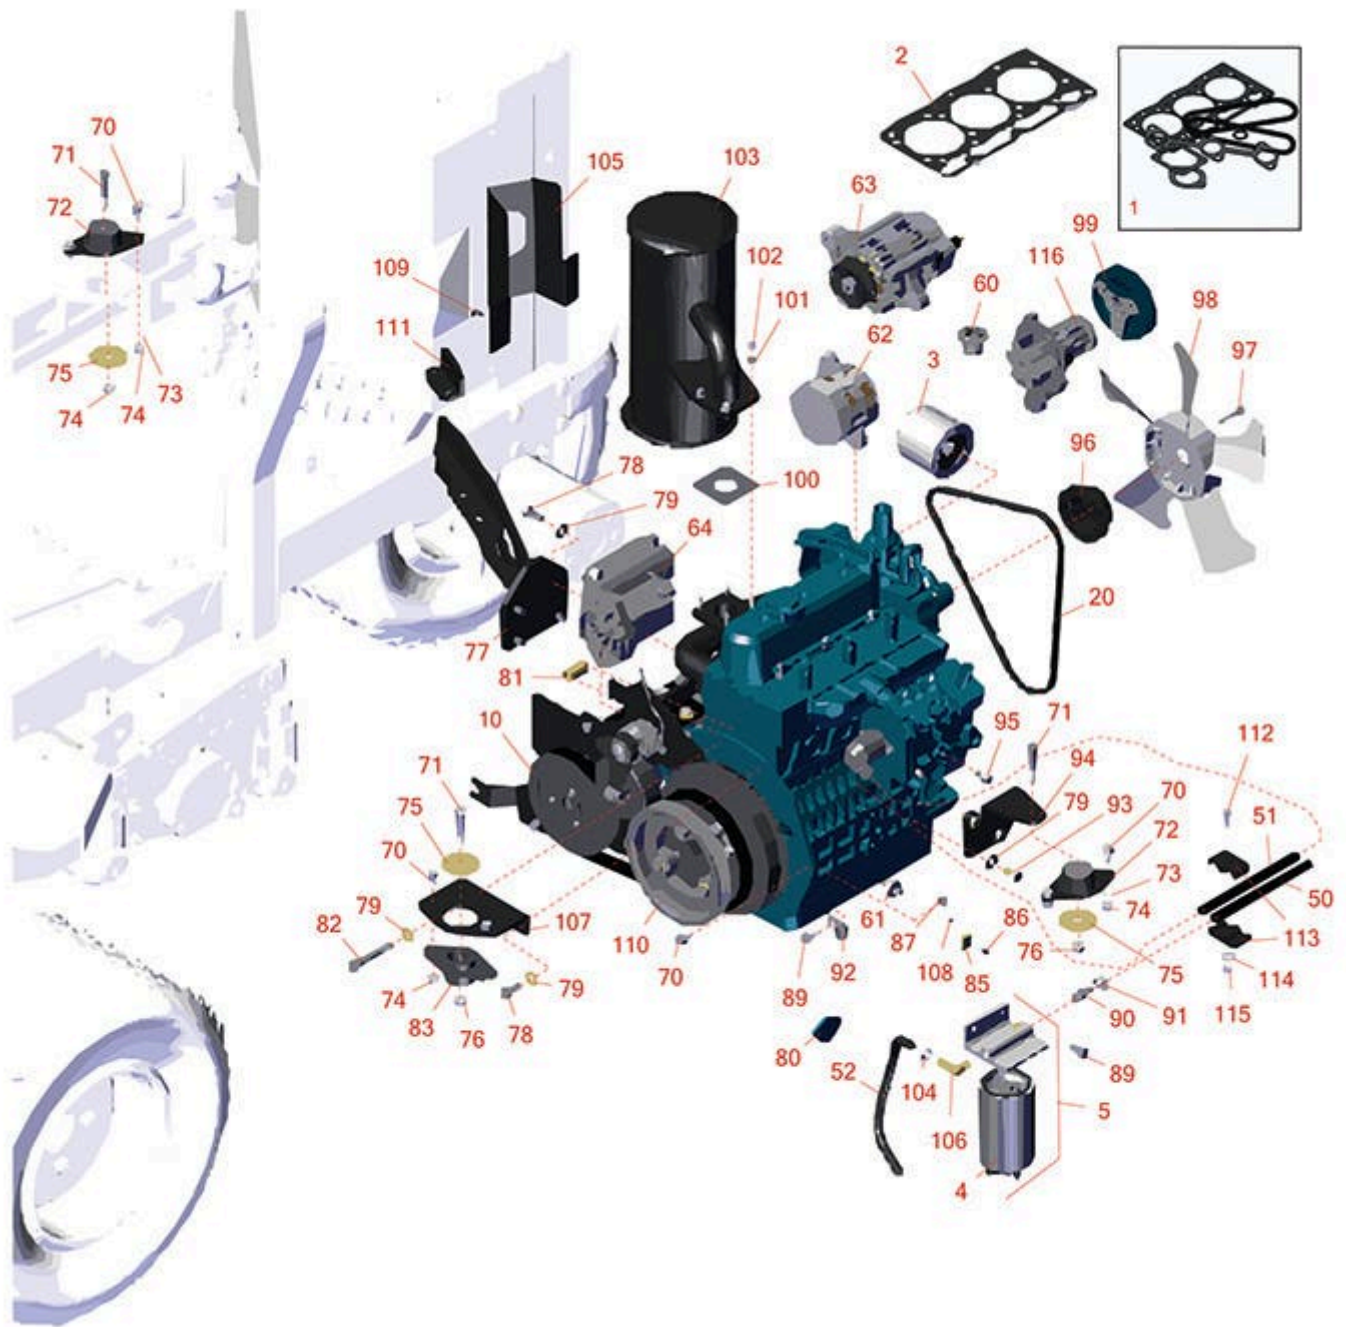

Replaces Toro Reelmaster 3100-D Parts

Traction Unit - Model 03170
Engine

All original equipment manufacturers names and part numbers are used for identification purposes only, and we are in no way implying that our products are original equipment parts. Prices subject to change without notice.

Replaces Toro Reelmaster 3100-D Parts

Traction Unit - Model 03170
Engine

Item No	R&R Part No.	OEM Part No.	Description	Qty Req	Order Quantity
Overhaul Kit					
1	R107-7848	107-7848	Upper Gasket Kit	1	
2	R108-6573	108-6573	Gasket - Cylinder Head	1	
Filters					
3	RX7000074034	99-8384	Kubota Oil Filter	1	
3	RRF10625	99-8384	SilverGuard Oil Filter	1	
3	R42-9030	104-5167, 108-3841, 127-0511, 42-9030, 67-4330, 98-9651	Baldwin Oil Filter - Engine	1	
3	RRF10606	108-3841, 67-4330, 98-9651	SilverGuard Oil Filter - 2 3/4" Long	1	
4	R110-9049	110-9049	Donaldson Fuel Filter - Spin On	1	
4	RRF10515	105-8045, 108-3854, 110-9049	SilverGuard Fuel Filter	1	
5	R110-9044	110-9044	Donaldson Water/Fuel Separator Assy	1	
Engine					
10	RX1J99500000	104-4899, 107-7830, 112-9906, 138-6905	Kubota Engine D1105 E	1	
Belts					
20	RX1624197010	130-1241, 99-3467	V-Belt - Fan - Bestorq	1	
Hoses					

Replaces Toro Reelmaster 3100-D Parts

*Traction Unit - Model 03170
Engine*

Item No	R&R Part No.	OEM Part No.	Description	Qty Req	Order Quantity
50	R110-4109	104-0076, 110-4109, 56-2241	Hose-Fuel	1	
51	R110-4113	110-4113, 63-7627	Hose-Fuel	1	
52	R121-7852	121-7852	Fuel Hose	1	
52	R110-5701	110-5701, 99-3185, 99-7191	Hose-Fuel	1	

Other Parts Available

70	R3234-5	3234-5, 62-3310	Bolt - 5/16-18x3/4 Hx Ser Was HD	7	
71	R323-11	01-150-1440, 01-178-0618, 20-52-AD, 3224-7, 323-11	Bolt - 3/8-16 x 2 1/4 GR5	3	
72	R83-1030	108-6879, 121-9076, 83-1030, 83-1031	Mount - Engine	2	