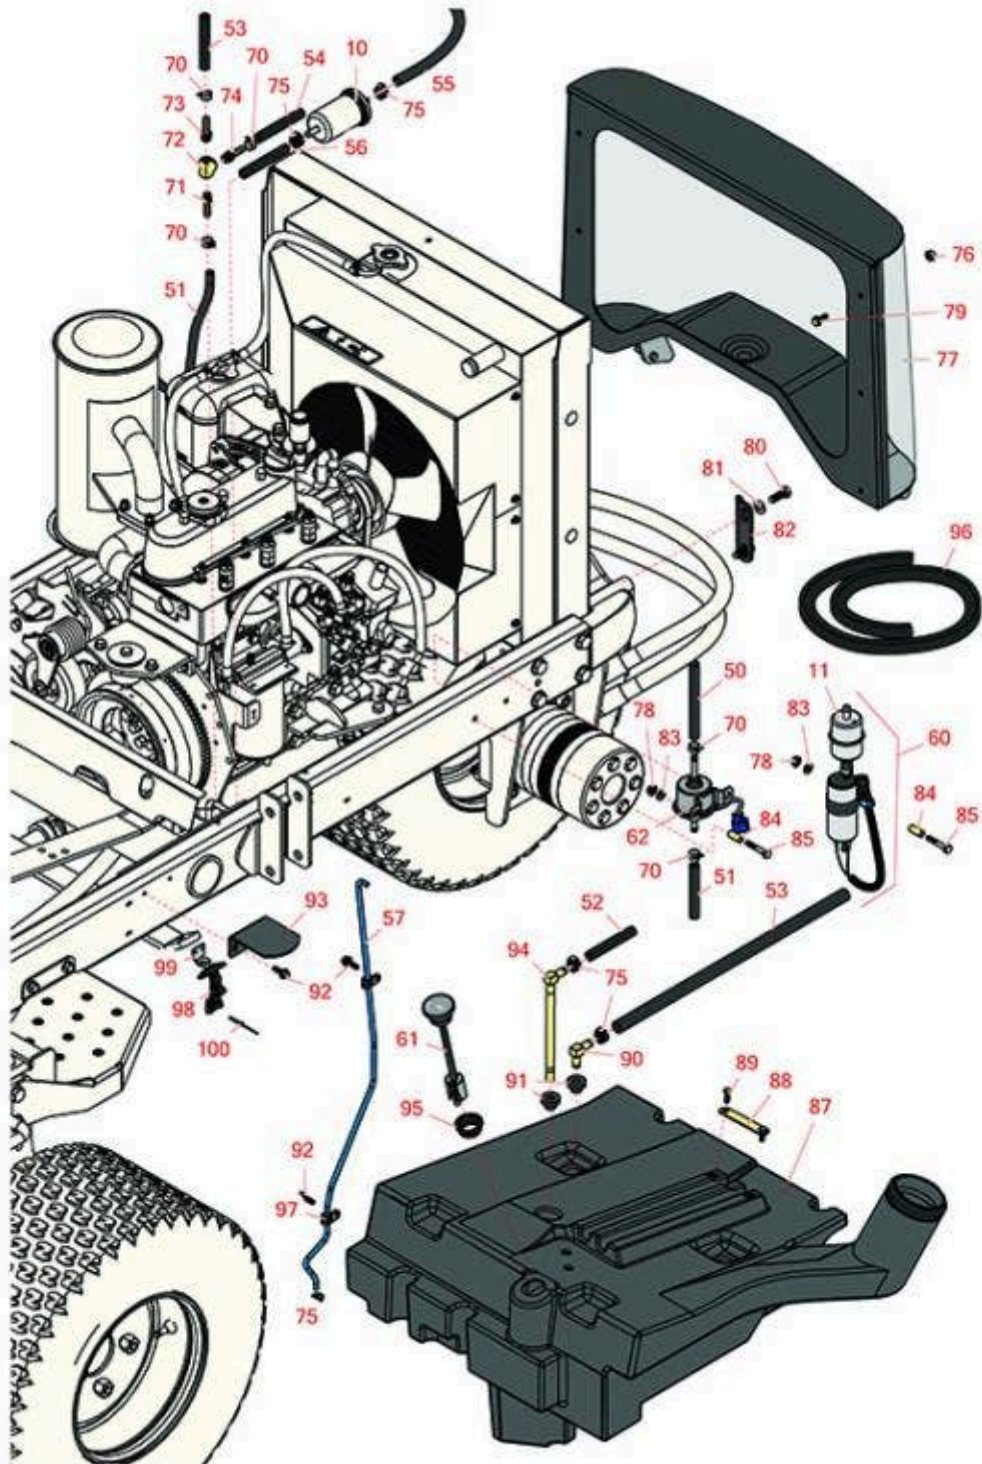

Replaces Toro Reelmaster 3100-D Parts

Traction Unit - Model 03170

Fuel Tank

All original equipment manufacturers names and part numbers are used for identification purposes only, and we are in no way implying that our products are original equipment parts. Prices subject to change without notice.

Replaces Toro Reelmaster 3100-D Parts

Traction Unit - Model 03170

Fuel Tank

Item No	R&R Part No.	OEM Part No.	Description	Qty Req	Order Quantity
---------	--------------	--------------	-------------	---------	----------------