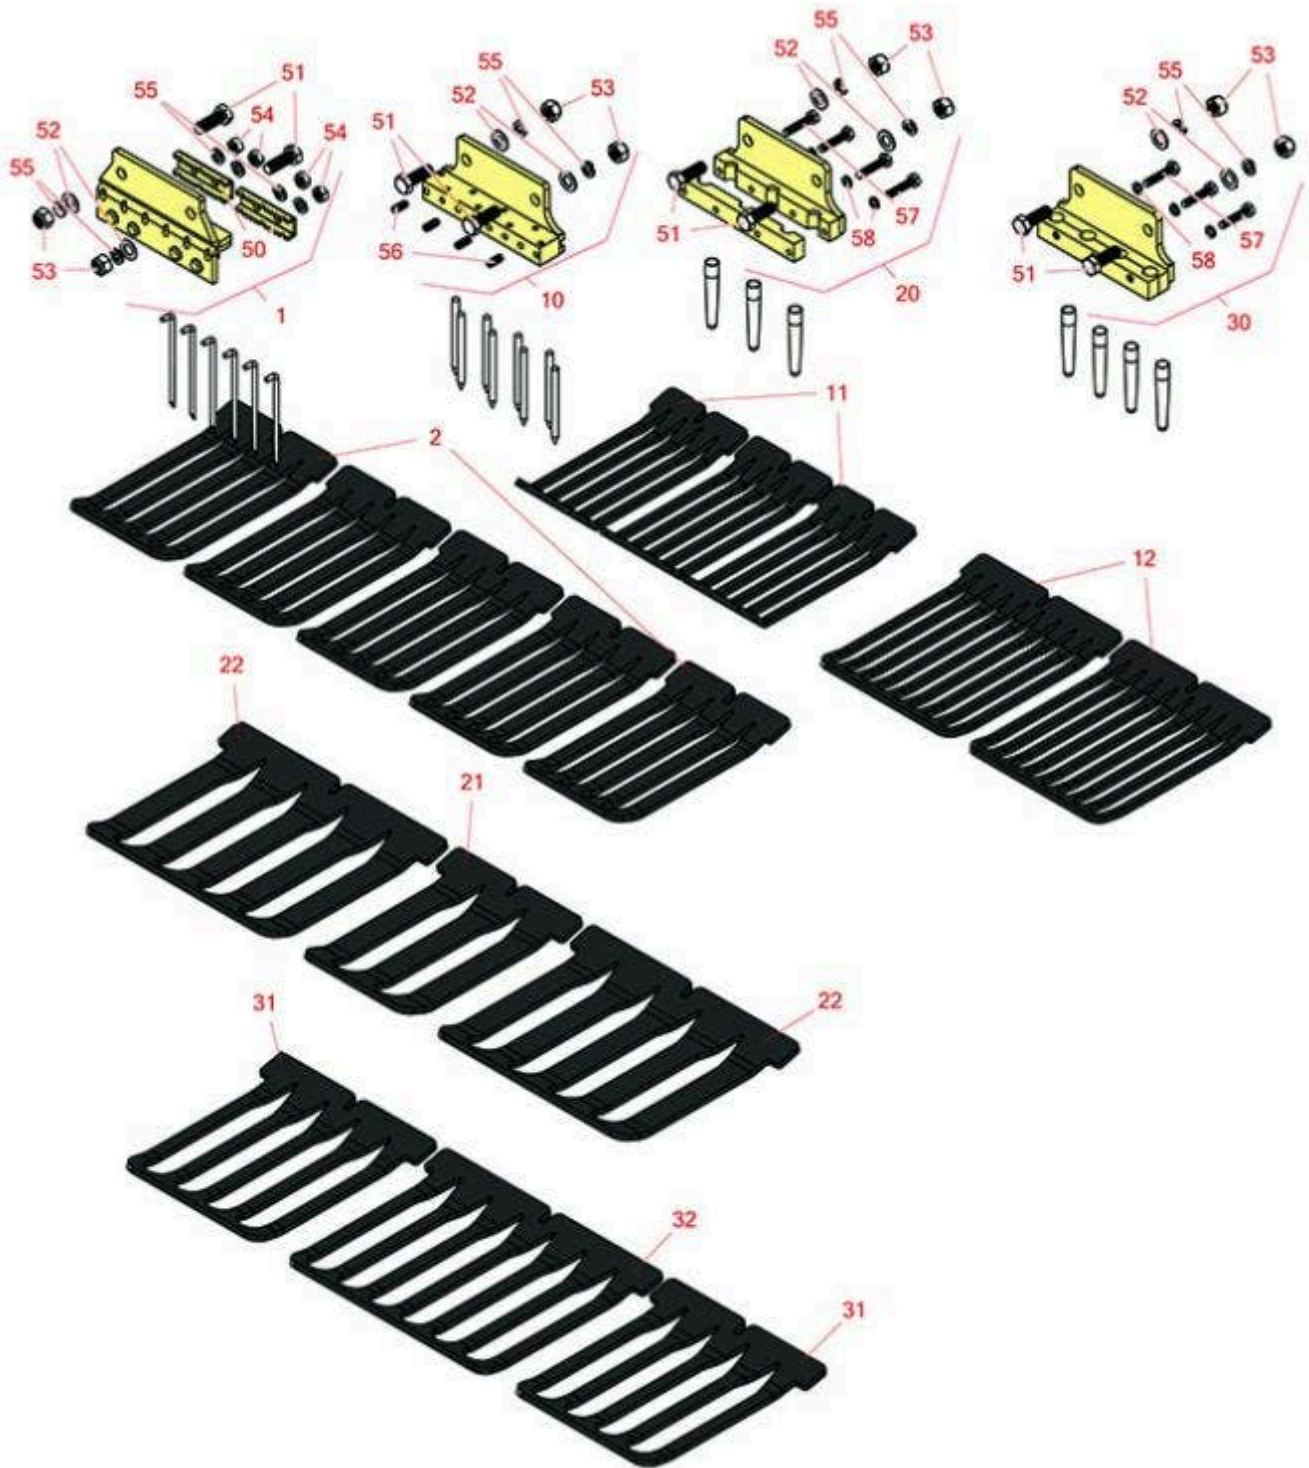

# Replaces Toro ProCore 440 Parts

Aerating Unit

Tine Holders and Turf Guards

All original equipment manufacturers names and part numbers are used for identification purposes only, and we are in no way implying that our products are original equipment parts. Prices subject to change without notice.

# Replaces Toro ProCore 440 Parts

*Aerating Unit*

*Tine Holders and Turf Guards*

Item R&R  
No Part No.

OEM  
Part No. Description

Qty  
Req Order  
Quantity

## 6 Needle Tine Holders

1	<b>R09720</b>	09720, 104-0976	Needle Tine Holder - 6 Tine 5mm Mt	6
2	<b>R100-5418</b>	100-5418	Turf Guard - 6 Tine 5 Finger	5

## 8 Mini Tine Holders

10	<b>R100-3693</b>	100-3693	Tine Holder - Mini 8 Tine 3/8 Mt	6
11	<b>R100-5421</b>	100-5421	Turf Guard - 8 Tine 5 Finger	3
12	<b>R100-5420</b>	100-5420	Turf Guard - 8 Tine 9 Finger	2