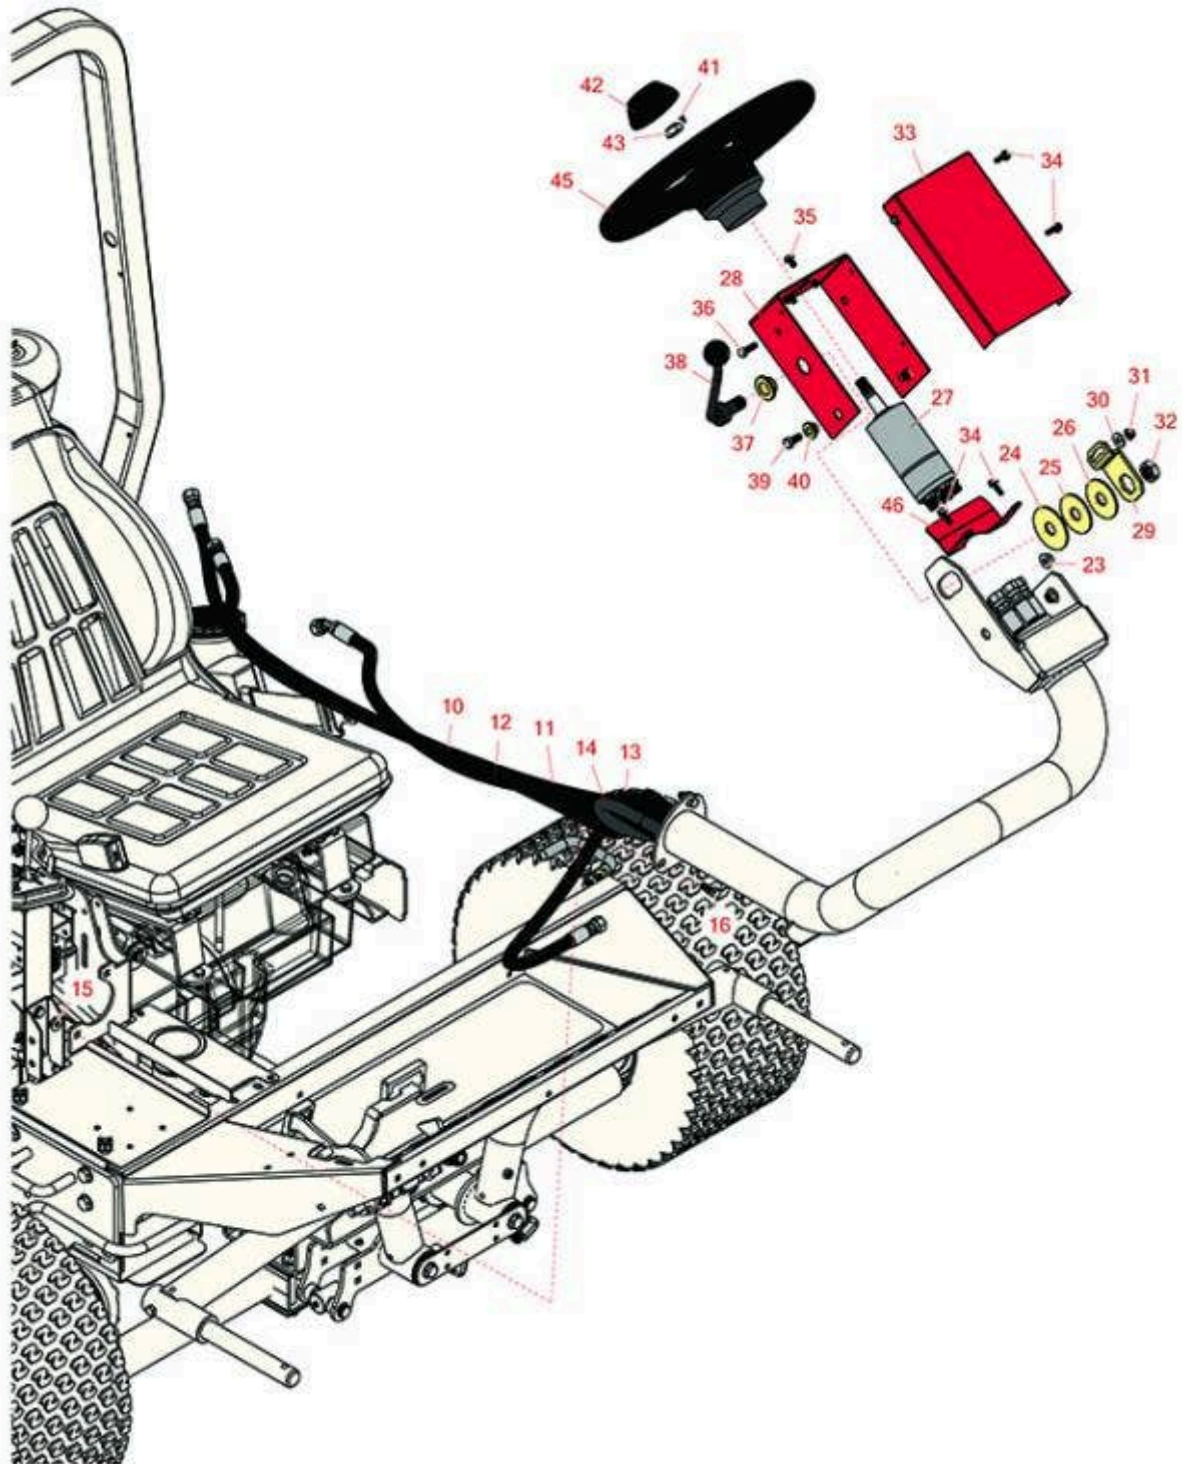

# Replaces Toro Groundsmaster 3505-D

## Parts

*Traction Unit - Model 30826 & 30849*

*Steering Column*

All original equipment manufacturers names and part numbers are used for identification purposes only, and we are in no way implying that our products are original equipment parts. Prices subject to change without notice.

# Replaces Toro Groundsmaster 3505-D Parts

*Traction Unit - Model 30826 & 30849  
Steering Column*

Item No	R&R Part No.	OEM Part No.	Description	Qty Req	Order Quantity
<b>Hoses</b>					
10	<b>R100-4893</b>	100-4893	Hydraulic Hose Assy	1	
11	<b>R100-4892</b>	100-4892	Hydraulic Hose Assy	1	
12	<b>R95-8846</b>	95-8846	Hydraulic Hose Assy	1	
13	<b>R95-8843</b>	95-8843	Hydraulic Hose Assy	1	
14	<b>R95-8842</b>	95-8842	Hydraulic Hose Assy	1	
<b>Other Parts Available</b>					
15	<b>R32128-43</b>	30-8990, 32128-43, 3290-357	Nut - Flanged Whiz - 3/8-16	4	
16	<b>R3234-11</b>	3234-11	Bolt - Hex Washer HD	4	
23	<b>R32128-21</b>	32128-21	Locknut - Flanged 3/8-16 Whiz Top Lock	2	
24	<b>R31-0390</b>	31-0390	Disc- Friction	1	
25	<b>R82-9010</b>	82-9010	Disc - Friction	1	
26	<b>R80-2930</b>	80-2930	Washer - Flat	1	
27	<b>R104-5180</b>	104-5180	Valve - Steering	1	
28	<b>R104-5185-01</b>	104-5185-01	Bracket - Steering Valve	1	
29	<b>R80-2880</b>	80-2880	Bracket - Tilt	1	