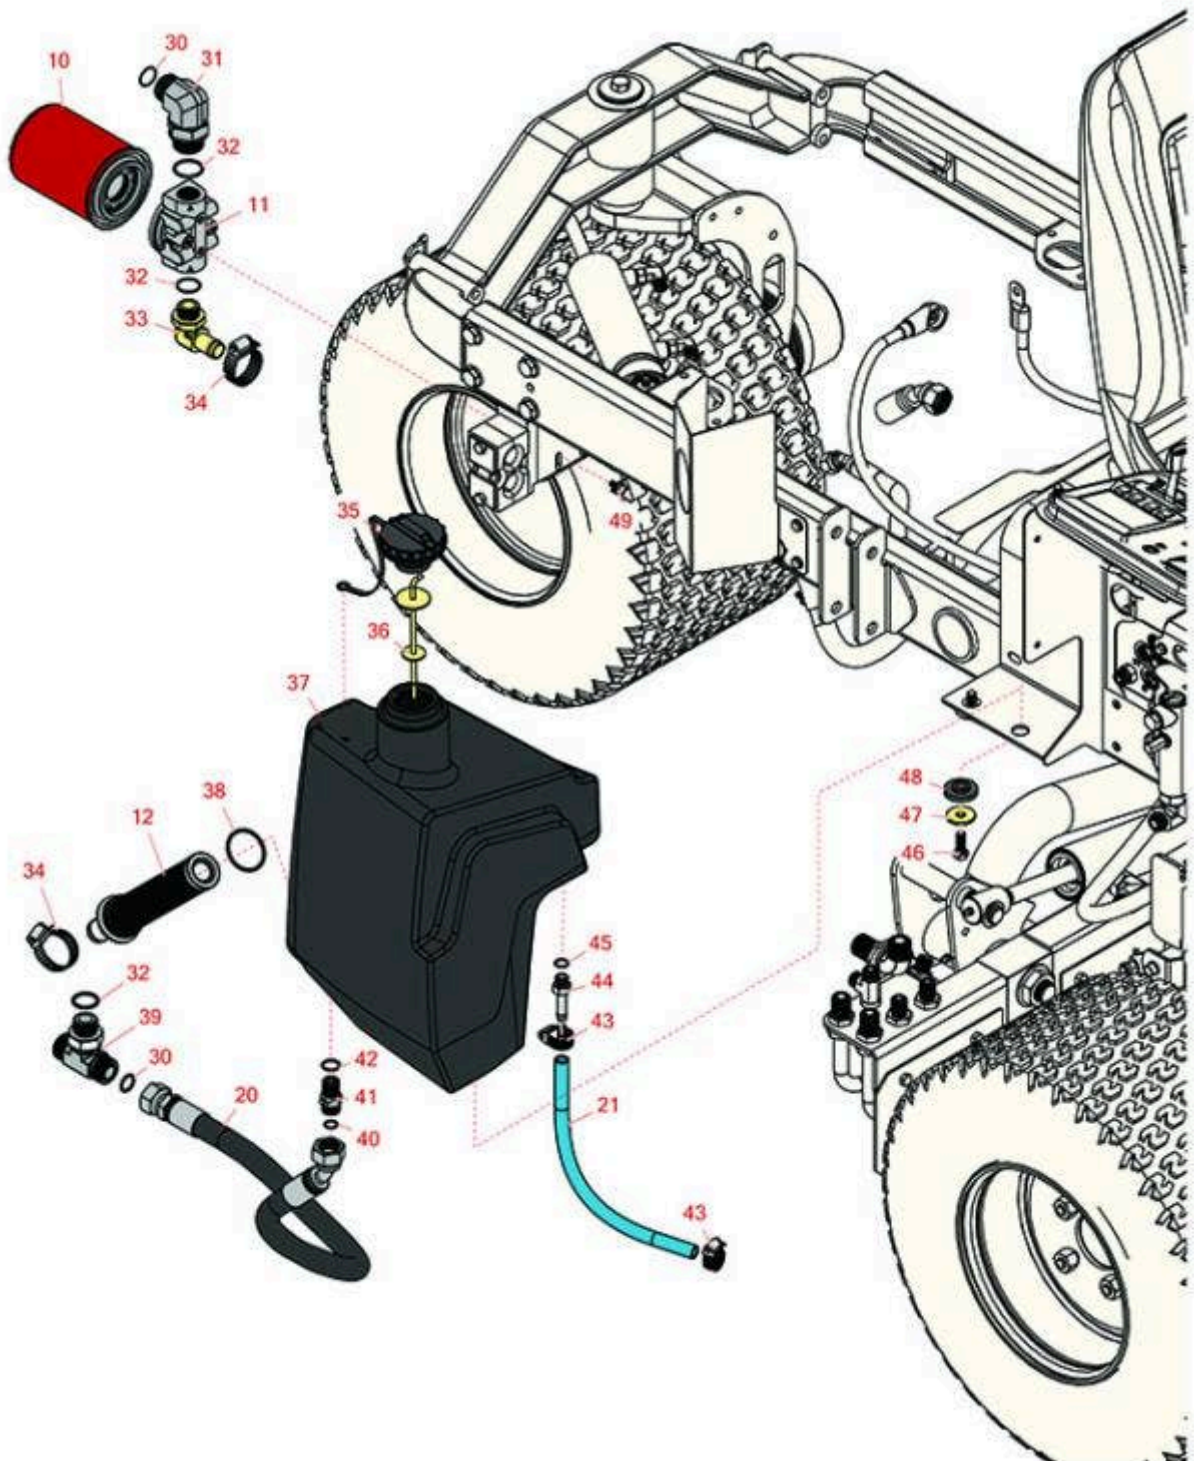

Replaces Toro Groundsmaster 3505-D

Parts

Traction Unit - Model 30826 & 30849

Hydraulic Tank

All original equipment manufacturers names and part numbers are used for identification purposes only, and we are in no way implying that our products are original equipment parts. Prices subject to change without notice.

Replaces Toro Groundsmaster 3505-D Parts

Traction Unit - Model 30826 & 30849
Hydraulic Tank

Item No	R&R Part No.	OEM Part No.	Description	Qty Req	Order Quantity
---------	--------------	--------------	-------------	---------	----------------

Replaces Toro Groundsmaster 3505-D Parts

*Traction Unit - Model 30826 & 30849
Hydraulic Tank*

Item No	R&R Part No.	OEM Part No.	Description	Qty Req	Order Quantity
32	R237-81	237-81, 237.81, 327-81	O-Ring	3	
33	R353-987	353-987	Hydraulic Fitting - 90 Deg	1	
34	R2412-34	2412-34, 31-0120	Clamp - Hose .75-1.5	2	
35	R93-7160	93-3103, 93-7160	Cap - Hyd Oil w/Tether	1	
36	R119-6968	119-6968	Dipstick- Oil	1	
36	R75-3710	75-3710	Dipstick - Hyd Oil	0	
37	R104-4840	104-4840	Tank - Hyd	1	
38	R340-136	340-136	O-Ring	1	
39	R104-4836	104-4836	Fitting-Tee	1	
40	R237-30	23-6320, 237-30	O-Ring - Seal	1	
41	R100-4890	100-4890	Fitting-Check	1	
42	R237-79	237-79	O-Ring	1	
43	R2412-36	2210-87, 2412-36, 31-9140, 93-5818, 99-0772	Clamp - Hose 1/2	2	
44	R353-979	353-979	Fitting - Straight	1	
45	R237-42	237-42, 31-4160	O-Ring	1	
46	R3234-11	3234-11	Bolt - Hex Washer HD	4	

Replaces Toro Groundsmaster 3505-D Parts

*Traction Unit - Model 30826 & 30849
Hydraulic Tank*

Item No	R&R Part No.	OEM Part No.	Description	Qty Req	Order Quantity
47	R63-8410	53-6380, 63-4810, 63-8410	Washer - Isolator Bushing	4	
48	R240-11	240-11	Bushing - Rubber - Flanged	4	
49	R3234-13	3234-13, 960151P	Bolt - Flanged Hex 1/4-20	2	