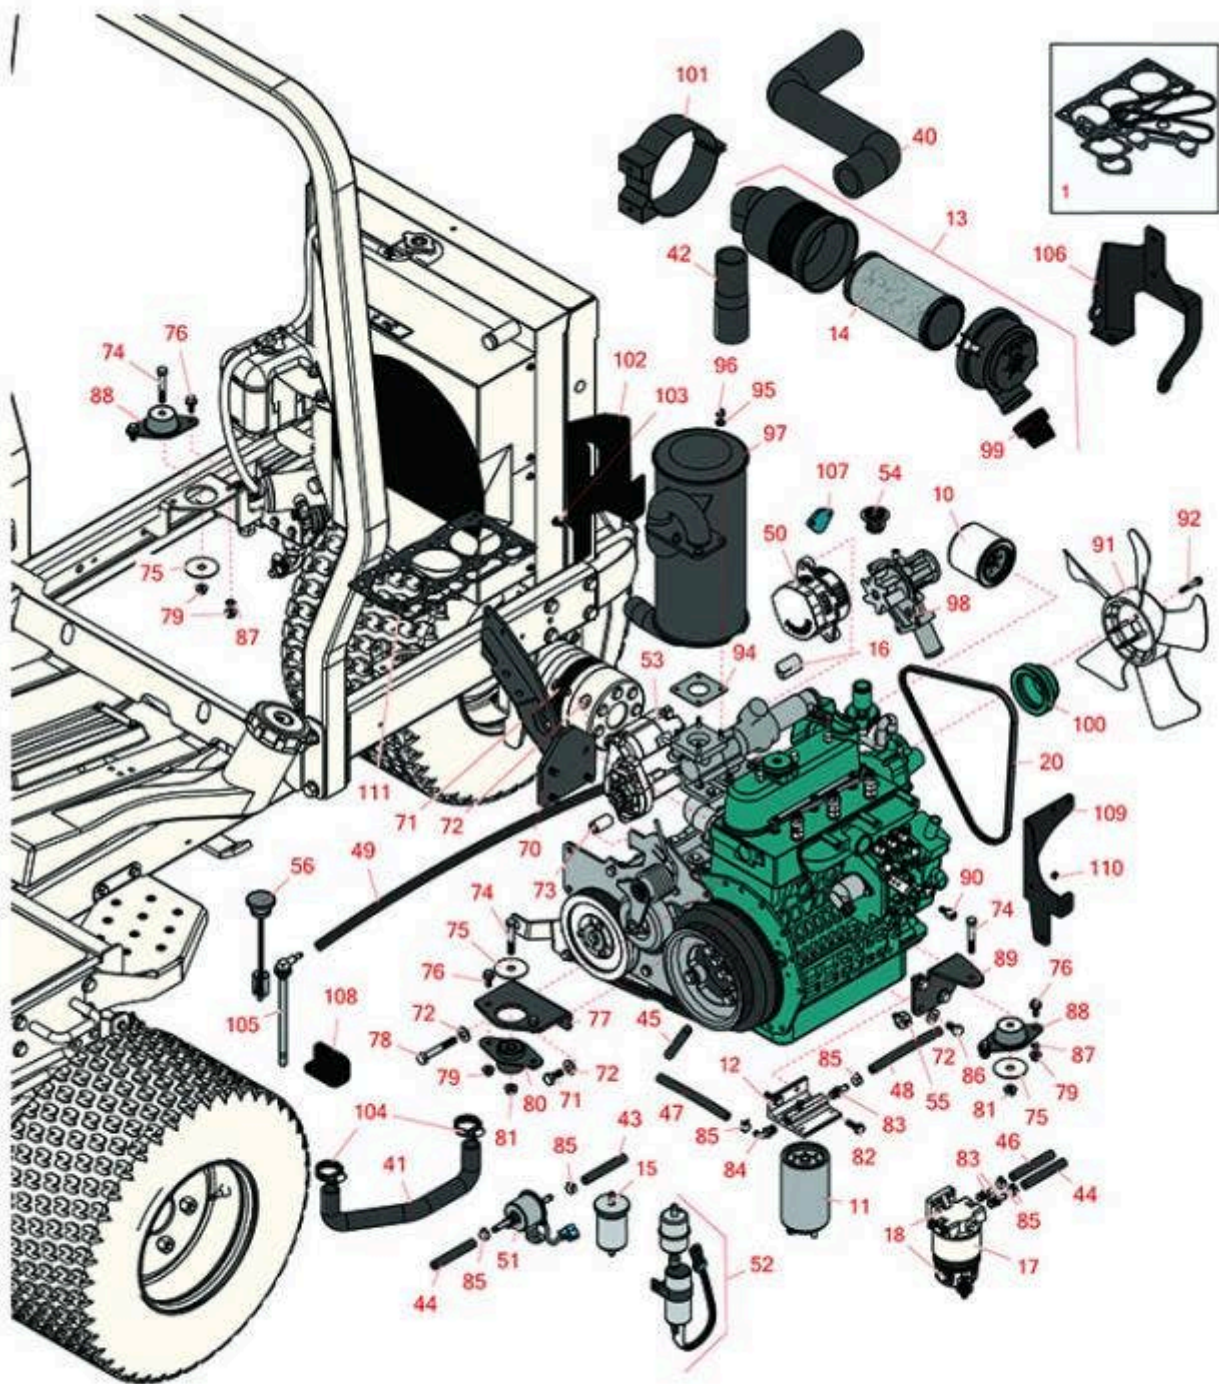

Replaces Toro Groundsmaster 3505-D

Parts

*Traction Unit - Model 30826 & 30849
Engine*

All original equipment manufacturers names and part numbers are used for identification purposes only, and we are in no way implying that our products are original equipment parts. Prices subject to change without notice.

Replaces Toro Groundsmaster 3505-D Parts

Traction Unit - Model 30826 & 30849
Engine

Item No	R&R Part No.	OEM Part No.	Description	Qty Req	Order Quantity
---------	--------------	--------------	-------------	---------	----------------