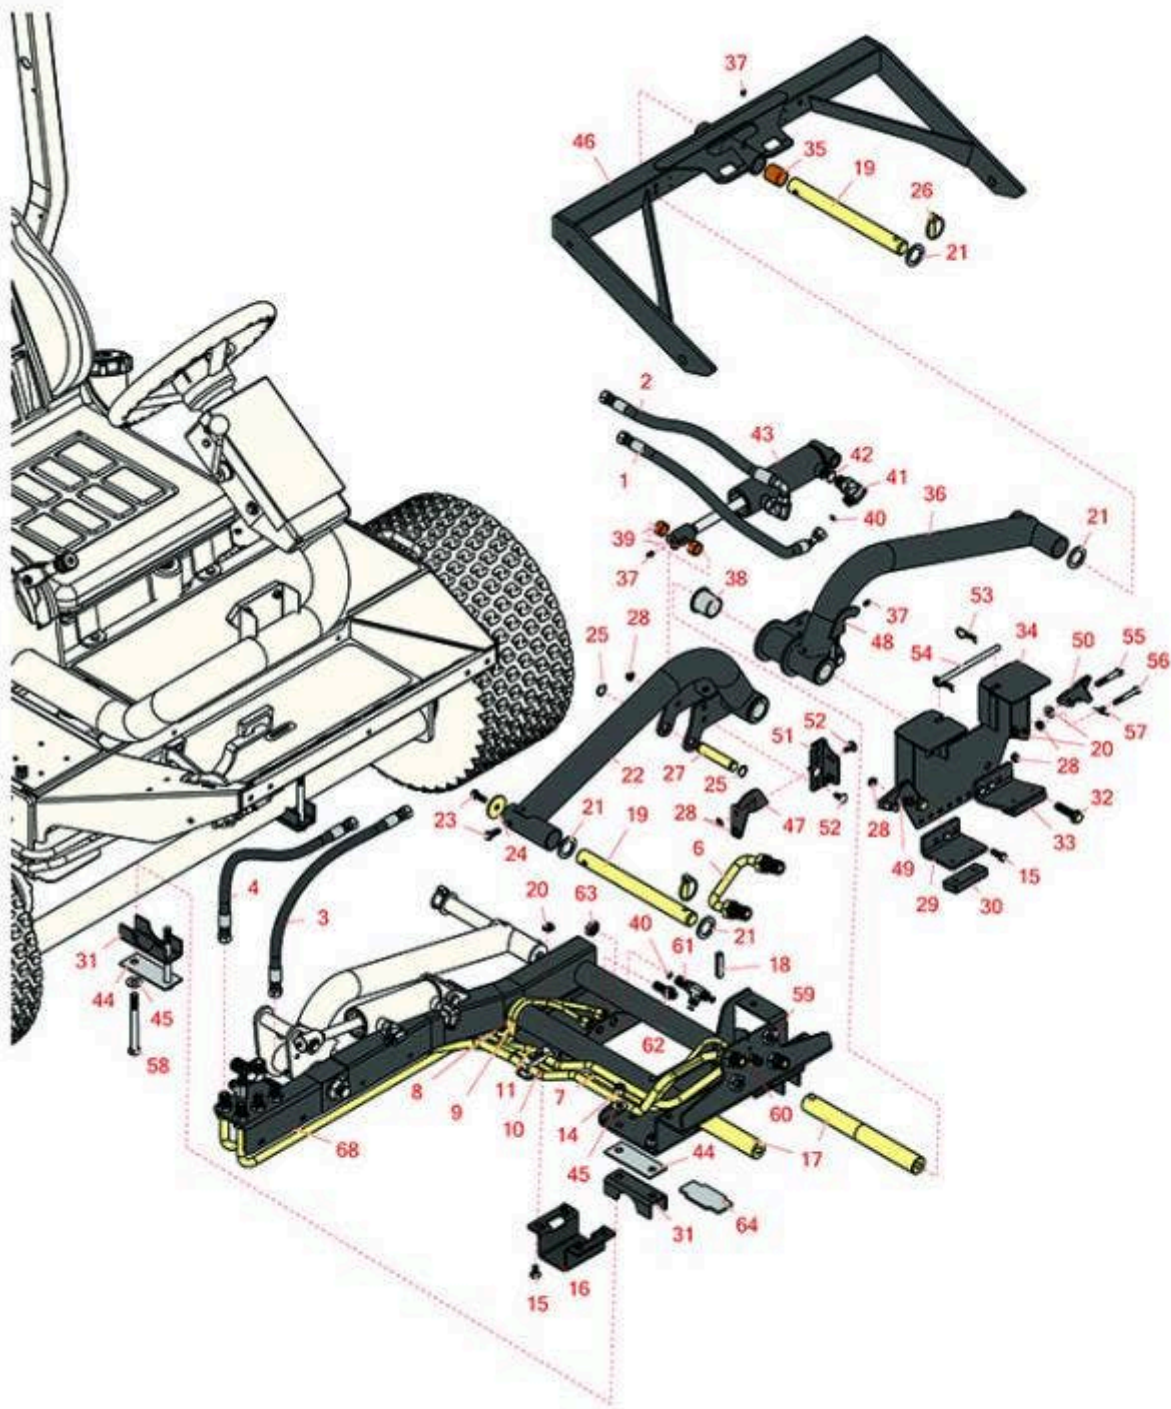

Replaces Toro Groundsmaster 3505-D

Parts

Traction Unit - Model 30826 & 30849

Carrier Frame

All original equipment manufacturers names and part numbers are used for identification purposes only, and we are in no way implying that our products are original equipment parts. Prices subject to change without notice.

Replaces Toro Groundsmaster 3505-D Parts

*Traction Unit - Model 30826 & 30849
Carrier Frame*

Item No	R&R Part No.	OEM Part No.	Description	Qty Req	Order Quantity
Hoses					
1	R104-0405	104-0405	Hydraulic Hose Assy	1	
2	R104-0406	104-0406	Hydraulic Hose Assy	1	
3	R108-9013	108-9013	Hydraulic Hose Assy	1	
4	R99-3575	99-3575	Hydraulic Hose Assy	1	
6	R99-3640	99-3640	Tube Assy	1	
7	R104-0404	104-0404	Tube Assy	1	
8	R104-0402	104-0402	Tube Assy	1	
9	R104-0403	104-0403	Tube Assy	1	
10	R104-0401	104-0401	Tube Assy	1	
11	R104-0400	104-0400	Tube Assy	1	
Other Parts Available					
14	RF5003	32127-29, 32131-5, 32132-5, 3296-23	Locknut - ESNA 1/2-13	4	
15	R3234-11	3234-11	Bolt - Hex Washer HD	4	
16	R95-8904-03	95-8904-03	Bracket - Clamp	1	
17	R95-8531	95-8531	Pivot Shaft	2	
18	R32121-122	01-153-0140, 32121-122	Pin - Roll 1/2 x 2	2	
19	R95-8979	95-8979	Shaft - Pivot - 11.687 in Hardened	2	
19	R100-4944	100-4944	Shaft - Pivot - 10.4 in Hardened	2	