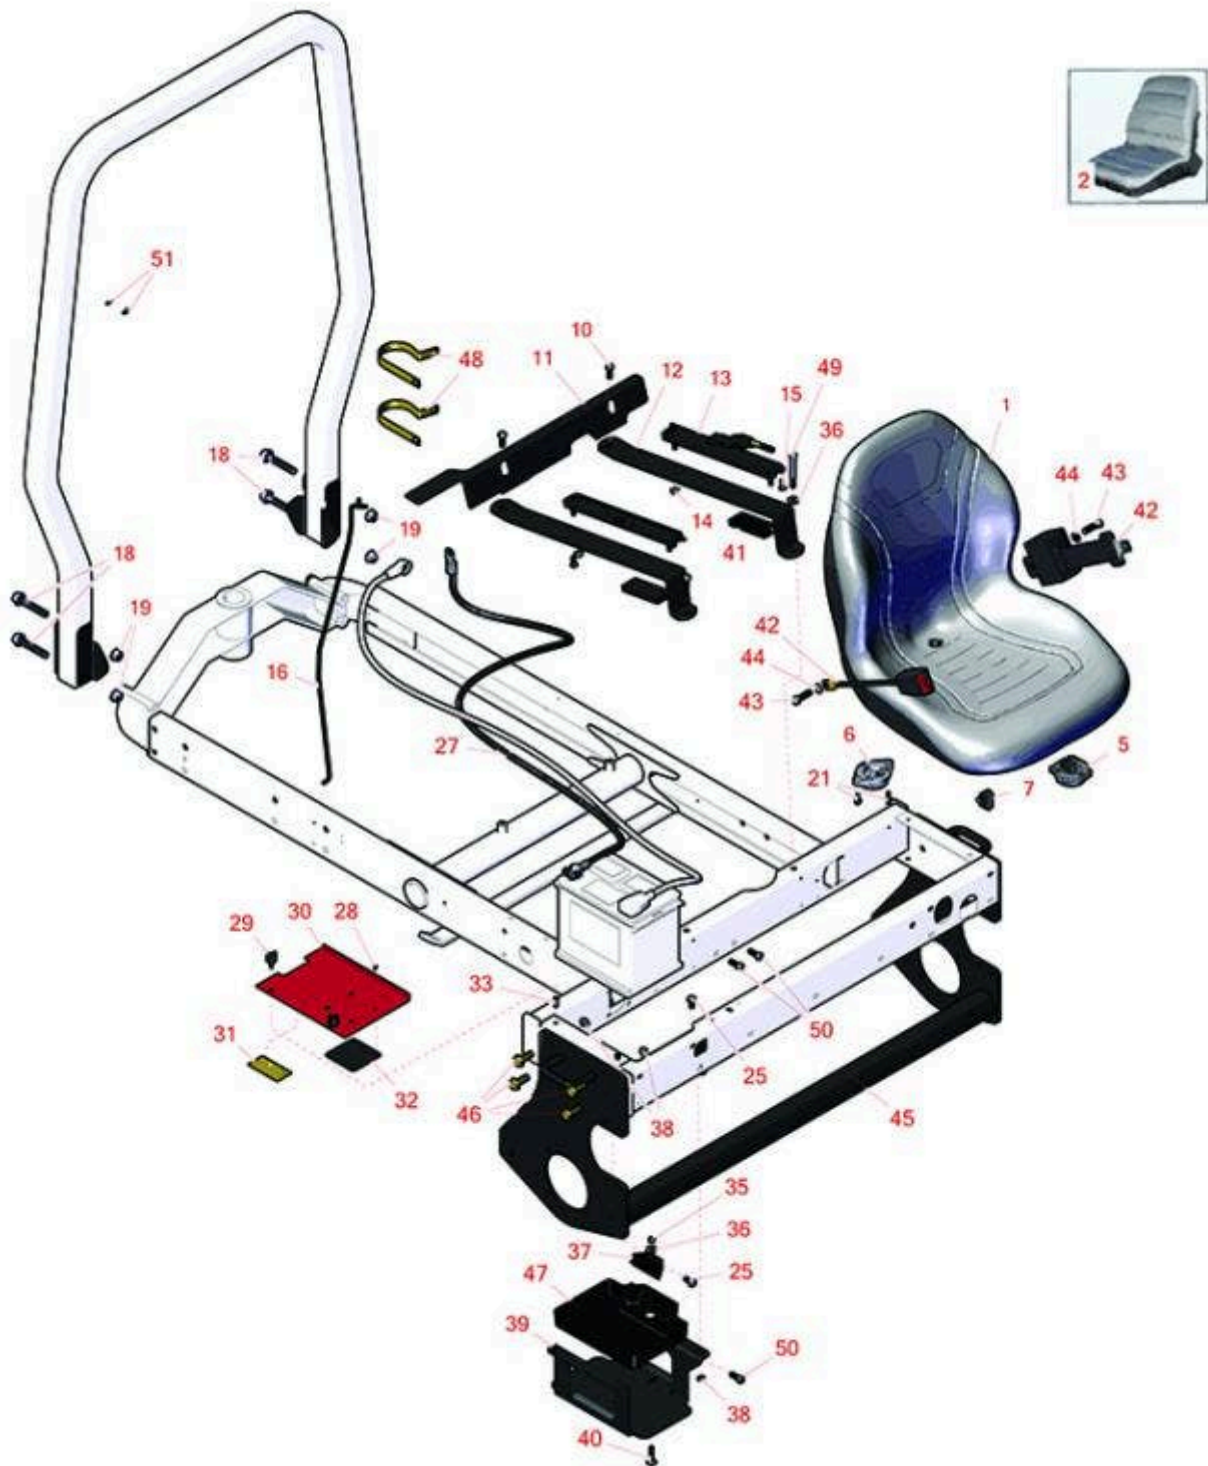

Replaces Toro Groundsmaster 3500-D

Parts

Rotary Mower - Model 30807, 30839, 30843

Battery & Seat

All original equipment manufacturers names and part numbers are used for identification purposes only, and we are in no way implying that our products are original equipment parts. Prices subject to change without notice.

Replaces Toro Groundsmaster 3500-D Parts

Rotary Mower - Model 30807, 30839, 30843
Battery & Seat

Item No	R&R Part No.	OEM Part No.	Description	Qty Req	Order Quantity
---------	--------------	--------------	-------------	---------	----------------

Tech Note: This seat will not accept seat belts:

*Detail Description: The Milsco XB200 high back seat features a comfortable vacuum formed, waterproof vinyl cover with central drain hole. Ergonomic foam cushion provides operator comfort. Cover will not crack or peel. Rugged blow-molded plastic frame construction. Allows for Twist-in operator presence switch. Seat: 19in W x 24in D x 21in H. Multiple pre-drilled mounting patterns. Grey. Made in U.S.A.
Please note: Due to excessive air freight charges, this item will be shipped ground freight.:*

2	R120-5179	120-5179	Large Seat Cover - Gray	1	
---	------------------	----------	-------------------------	---	--

Gauges and Controls

5	R151541	R&R ON, LY	Delta Seat Switch - Twist Mount 1 Pole Normally Open	1	
---	----------------	---------------	---	---	--