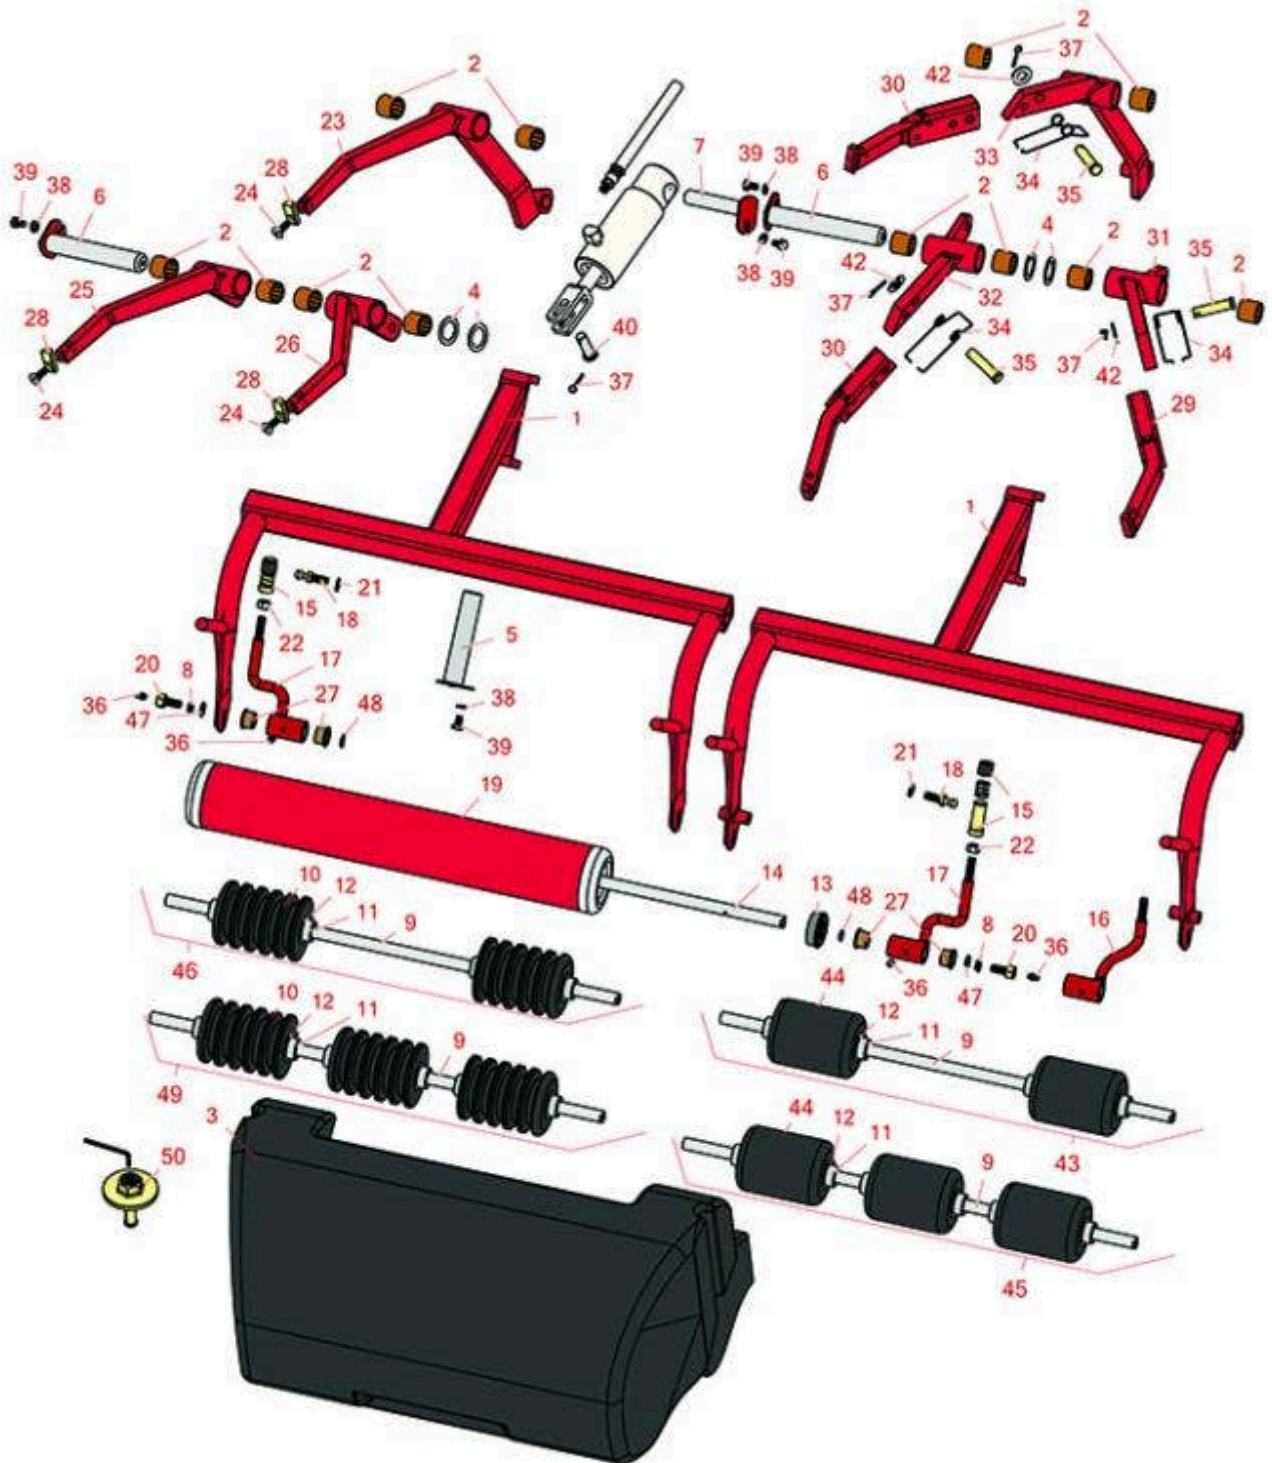

Replaces Toro Greensmaster 3000 Parts

Traction Unit - Model 04350

Pull Frame, Roller & Basket

All original equipment manufacturers names and part numbers are used for identification purposes only, and we are in no way implying that our products are original equipment parts. Prices subject to change without notice.

Replaces Toro Greensmaster 3000 Parts

Traction Unit - Model 04350

Pull Frame, Roller & Basket

Item No	R&R Part No.	OEM Part No.	Description	Qty Req	Order Quantity
---------	--------------	--------------	-------------	---------	----------------

Service Tools

50	R256		Ball Bearing Puller Assy	1	
----	-------------	--	--------------------------	---	--

Tech Note: Removes R251-141 Basket Roller bearings:

Other Parts Available

1	R83-0210	12-8200, 47-5960, 83-0210	Frame - Pull RH / Center	2	
---	-----------------	---------------------------------	--------------------------	---	--

5	R10-6090	10-6090	Pin - Pivot 4 7/8 Long	3	
---	-----------------	---------	------------------------	---	--

All original equipment manufacturers names and part numbers are used for identification purposes only, and we are in no way implying that our products are original equipment parts. Prices subject to change without notice.