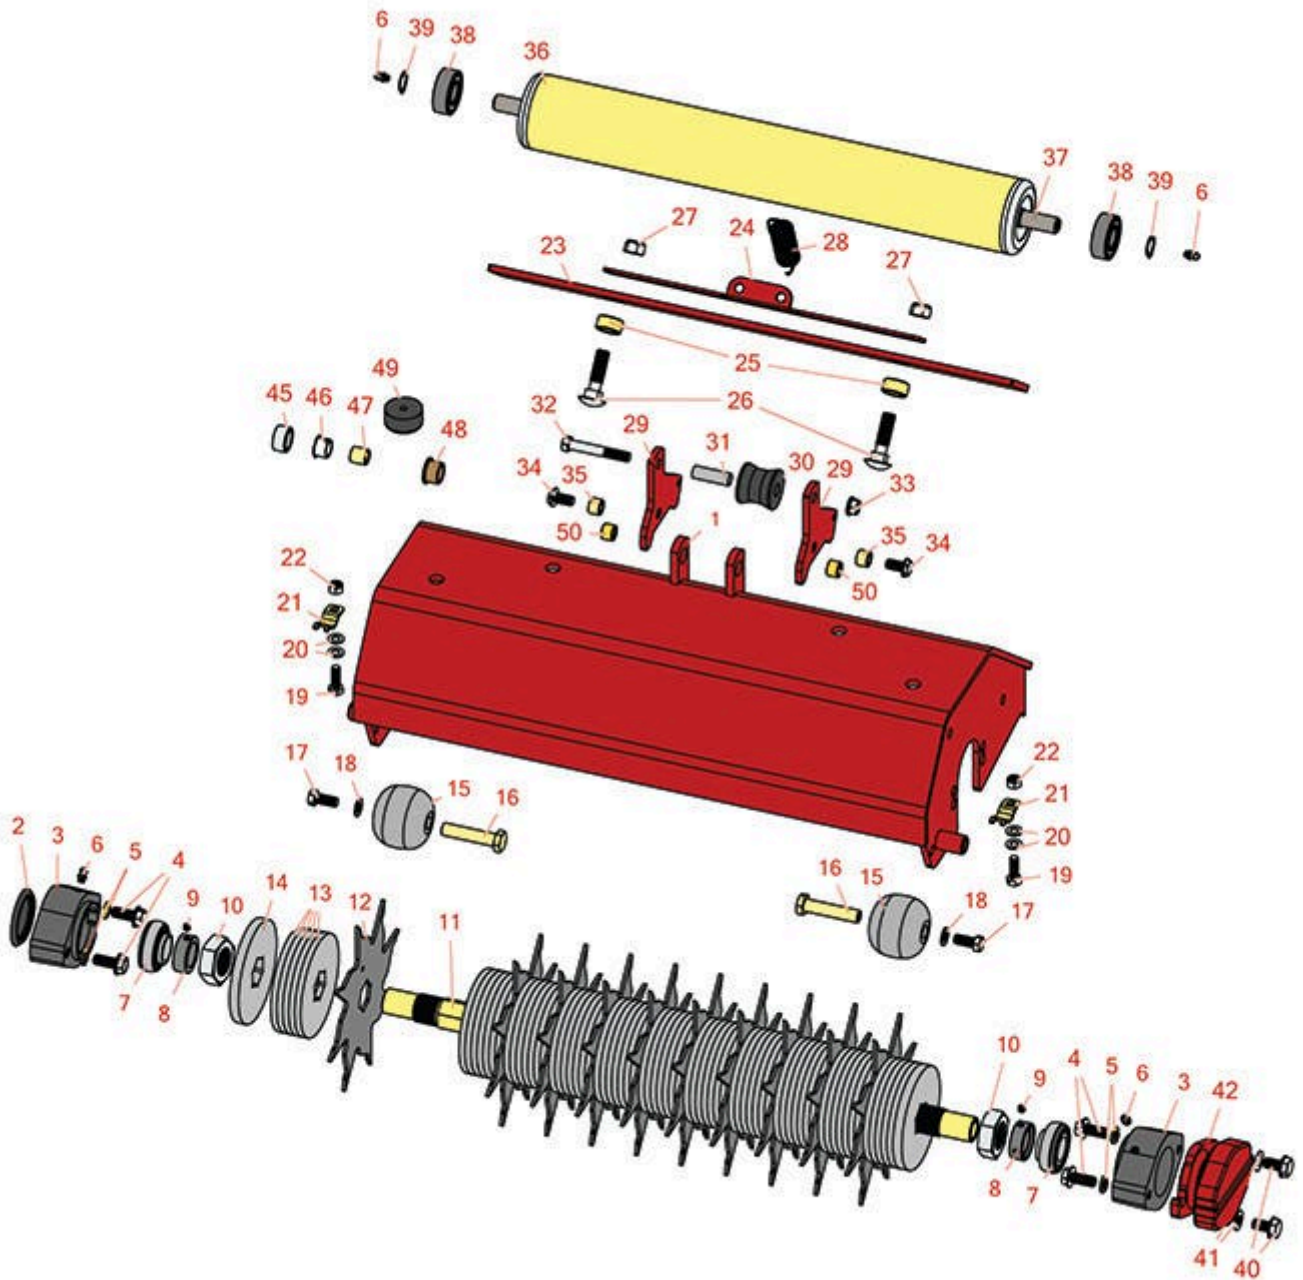

Replaces Toro Greensmaster 3000 Parts

Spiker Unit - Model 04494

Spiker Reel & Frame

All original equipment manufacturers names and part numbers are used for identification purposes only, and we are in no way implying that our products are original equipment parts. Prices subject to change without notice.

Replaces Toro Greensmaster 3000 Parts

Spiker Unit - Model 04494

Spiker Reel & Frame

Item No	R&R Part No.	OEM Part No.	Description	Qty Req	Order Quantity
1	R100-6443-01	100-6443-01	Frame - Spiker	1	
2	R150485	2410-30, 2410-30OSS	Cap - Protective Bearing Housing	1	
3	R95-7148	95-7148	Housing - Bearing Reel	2	
4	R33115-025	33115-025, 48-7780	Bolt - Hex HD M10-1.5 x 25	4	
5	R48-9590	01-176-0040, 42-9600, 48-9590, 48-9690, 63-7780	Washer - Lock 10mm	4	
6	R302-5	21-6010, 302-11, 302-37, 302-47, 302-5, 302-57, 302-58, 302-6, 31-0300, 32-9660, 60-0800, 62-3880, 92-4181	Fitting - Grease	2	
7	R71-1360	251-219, 251-253, 251-254, 251-320, 71-1360, 88-7880, 94-3405	Bearing	2	
8	R251-77	251-77	Collar - Bearing	2	
9	R3245-35	3245-35	Screw - Set 1/4-28 x 1/4	2	
10	R3220-18	3220-18, 67-5840	Nut - Jam V-Cut Shaft	2	