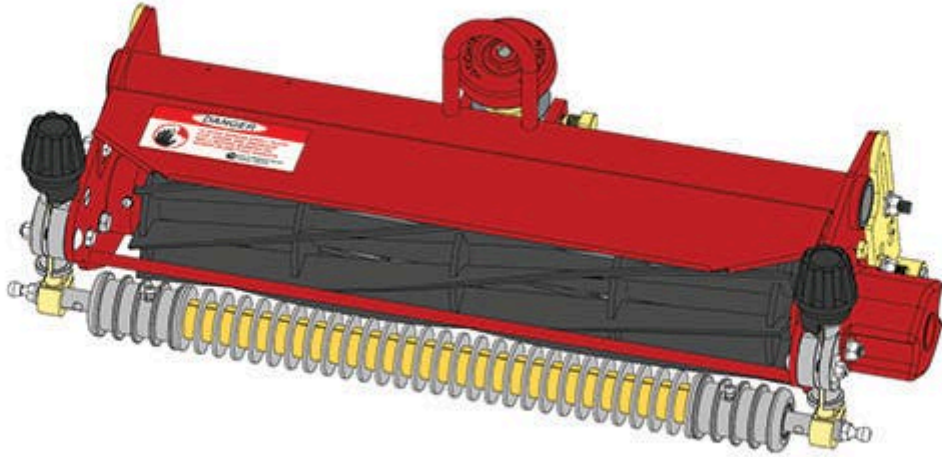

Replaces Toro Greensmaster 3000 Parts

*SPA Cutting Unit - Models 04460, 04465 & 04478
Complete Cutting Unit*

All original equipment manufacturers names and part numbers are used for identification purposes only, and we are in no way implying that our products are original equipment parts. Prices subject to change without notice.

Replaces Toro Greensmaster 3000 Parts

SPA Cutting Unit - Models 04460, 04465 & 04478
Complete Cutting Unit

Item No	R&R Part No.	OEM Part No.	Description	Qty Req	Order Quantity
---------	--------------	--------------	-------------	---------	----------------