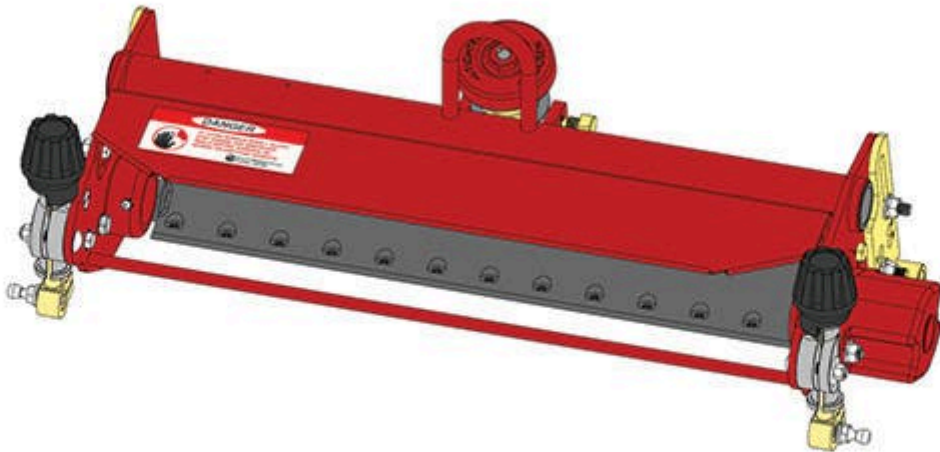

Replaces Toro Greensmaster 3000 Parts

*SPA Cutting Unit - Models 04460, 04465 & 04478
Complete Cutting Unit*

All original equipment manufacturers names and part numbers are used for identification purposes only, and we are in no way implying that our products are original equipment parts. Prices subject to change without notice.

Replaces Toro Greensmaster 3000 Parts

SPA Cutting Unit - Models 04460, 04465 & 04478
Complete Cutting Unit

Item No	R&R Part No.	OEM Part No.	Description	Qty Req	Order Quantity
---------	--------------	--------------	-------------	---------	----------------

Standard Cutting Unit

1	R150201		Complete Standard Cutting Unit	0	
---	----------------	--	--------------------------------	---	--

Tech Note: R&R Cutting Units Complete with R5-3189 8 Blade Reel, R63-8470 Thin Bedknife, R21-6540 Grooved Front Roller & R52-3120 Solid Rear Roller: