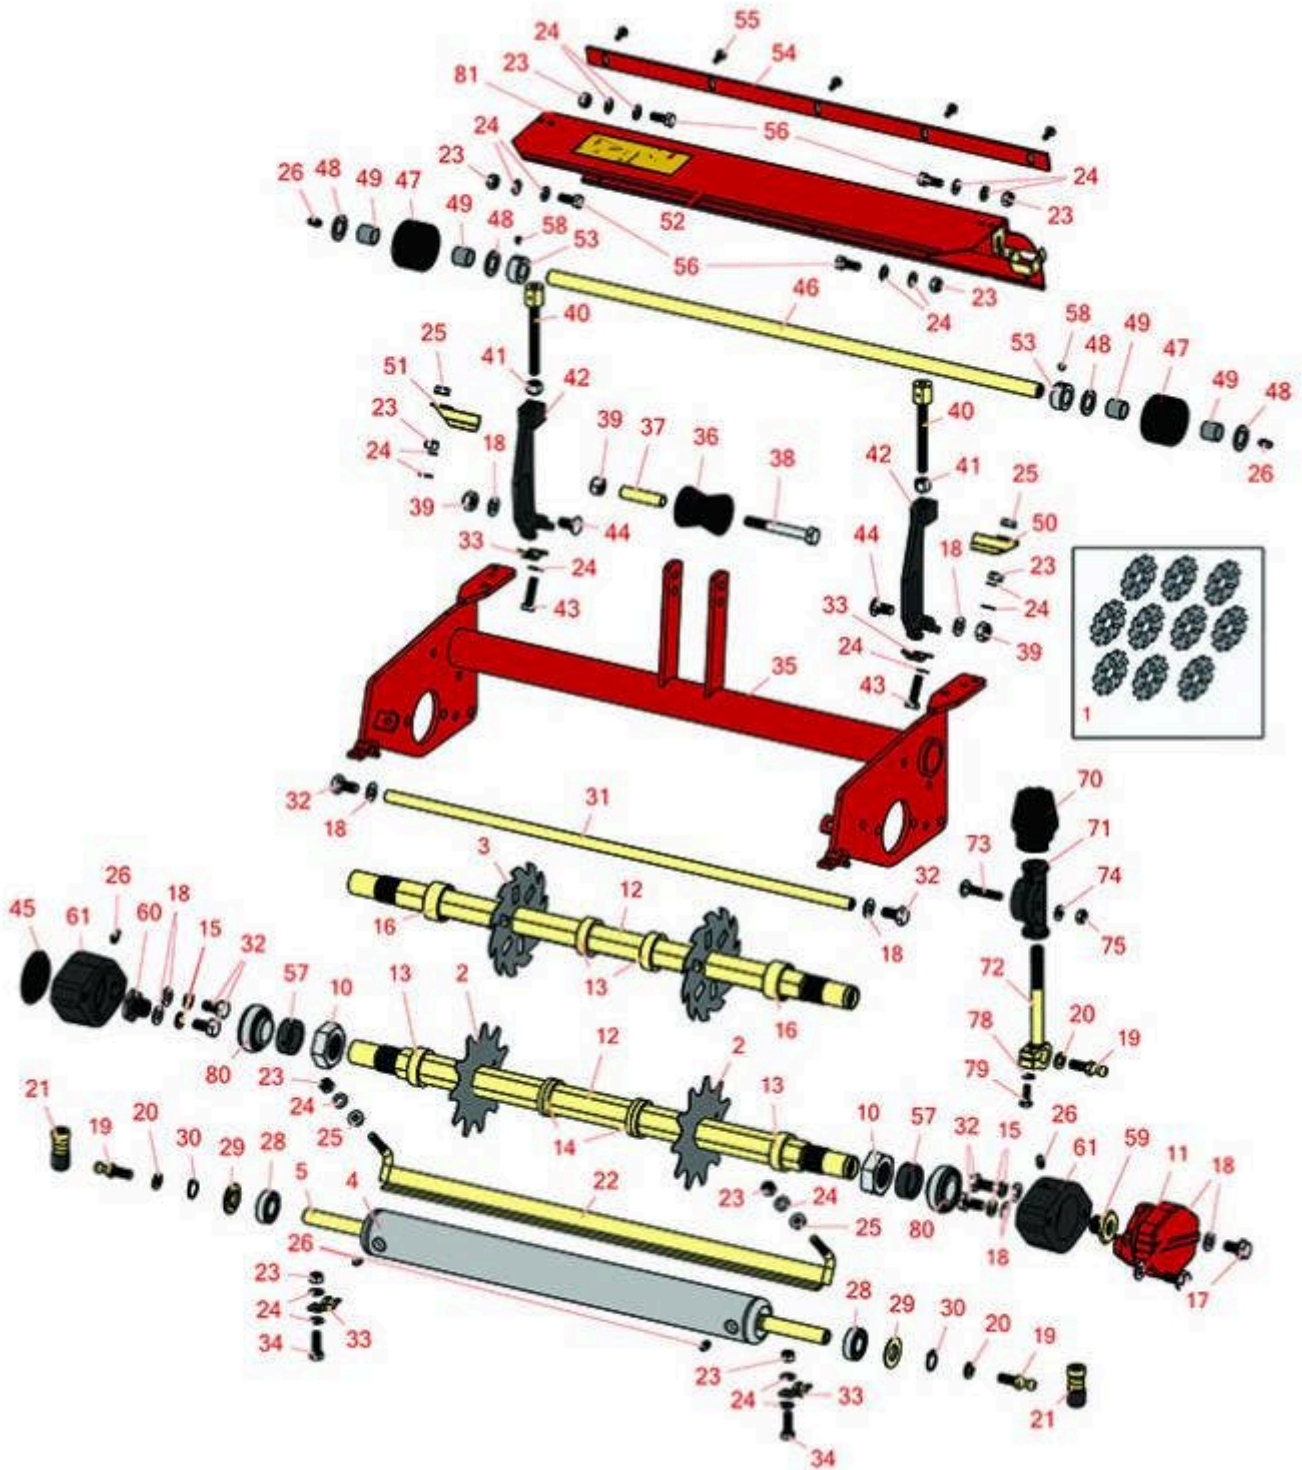

Replaces Toro Greensmaster 3000 Parts

Dethatcher Unit - Models 04493 & 04496

Dethatching Reel & Frame

All original equipment manufacturers names and part numbers are used for identification purposes only, and we are in no way implying that our products are original equipment parts. Prices subject to change without notice.

Replaces Toro Greensmaster 3000 Parts

Dethatcher Unit - Models 04493 & 04496

Dethatching Reel & Frame

Item No	R&R Part No.	OEM Part No.	Description	Qty Req	Order Quantity
Overhaul Kits					
1	R106-6392	106-6392	Verti-Cut Blade Kit - 2mm Carbide Tipped	0	
<i>Tech Note: Includes Carbide Tipped Blades to rebuild 3 dethatching reels: 108 ea: R150209C Vertical Mower Blade:</i>					
Verti-Cut Blades					
2	R17-1590	17-1590	Verti-Cut Blade	36	
3	R150109C	106-5422	Verti-Cut Blade - Carbide Tipped 1.2mm	36	
3	R150209C	106-6355	Verti-Cut Blade - Carbide Tipped 2mm	36	
Rollers					
4	R95-5943	95-5943	Roller - Front 2	1	
5	R95-5946	95-5946	Shaft - 2 Front Roller	1	
Other Parts Available					
10	R3220-18	3220-18, 67-5840	Nut - Jam V-Cut Shaft	2	
11	R95-1642-01	93-2570, 95-1642, 95-1642-01	Counterweight	1	
12	R94-9202	94-9202	Shaft - Vertical Mower	1	
13	R17-1580	17-1580	Spacer - V-Cut Reel 1/2	0	
14	R17-1600	17-1600	Spacer - V-Cut Reel 1/4	0	
15	R48-9590	01-176-0040, 42-9600, 48-9590, 48-9690, 63-7780	Washer - Lock 10mm	4	
16	R82-6600	82-6600	Spacer - V-Cut	2	