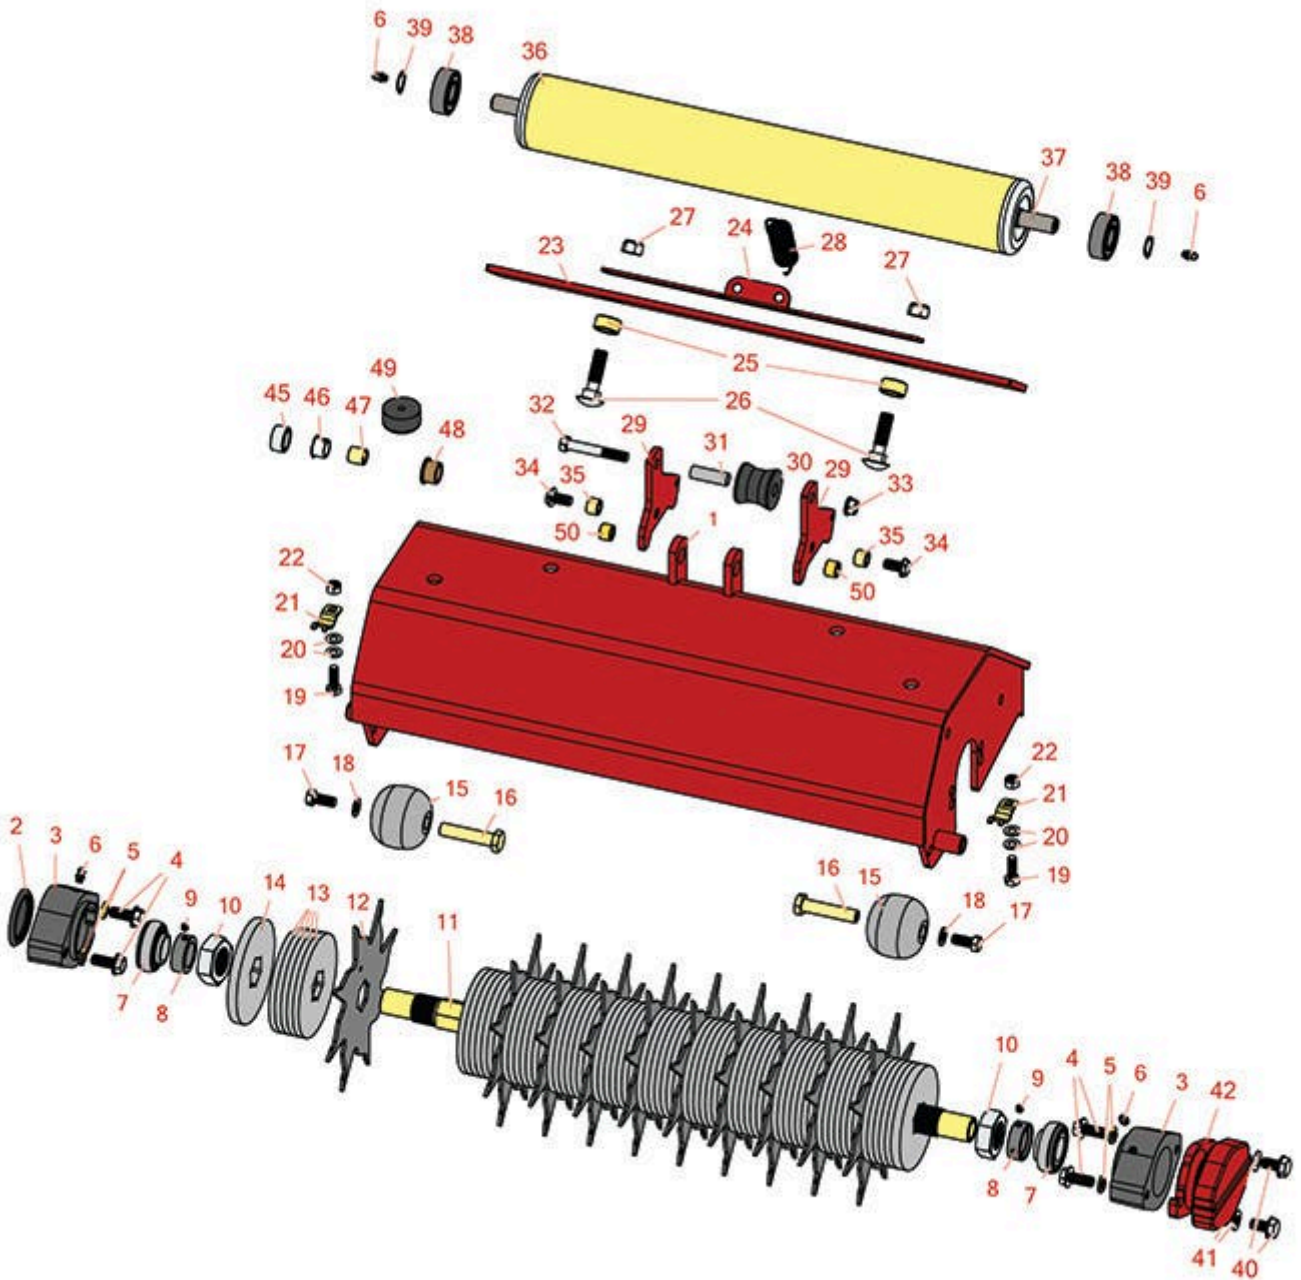

Replaces Toro Greensmaster 300 Parts

Spiker Unit - Model 04494

Spiker Reel & Frame

All original equipment manufacturers names and part numbers are used for identification purposes only, and we are in no way implying that our products are original equipment parts. Prices subject to change without notice.

Replaces Toro Greensmaster 300 Parts

Spiker Unit - Model 04494

Spiker Reel & Frame

Item No	R&R Part No.	OEM Part No.	Description	Qty Req	Order Quantity
1	R100-6443-01	100-6443-01	Frame - Spiker	1	
2	R150485	2410-30, 2410-30OSS	Cap - Protective Bearing Housing	1	
3	R95-7148	95-7148	Housing - Bearing Reel	2	
4	R33115-025	33115-025, 48-7780	Bolt - Hex HD M10-1.5 x 25	4	
5	R48-9590	01-176-0040, 42-9600, 48-9590, 48-9690, 63-7780	Washer - Lock 10mm	4	
6	R302-5	21-6010, 302-11, 302-37, 302-47, 302-5, 302-57, 302-58, 302-6, 31-0300, 32-9660, 60-0800, 62-3880, 92-4181	Fitting - Grease	2	
7	R71-1360	251-219, 251-253, 251-254, 251-320, 71-1360, 88-7880, 94-3405	Bearing	2	
8	R251-77	251-77	Collar - Bearing	2	
9	R3245-35	3245-35	Screw - Set 1/4-28 x 1/4	2	
10	R3220-18	3220-18, 67-5840	Nut - Jam V-Cut Shaft	2	