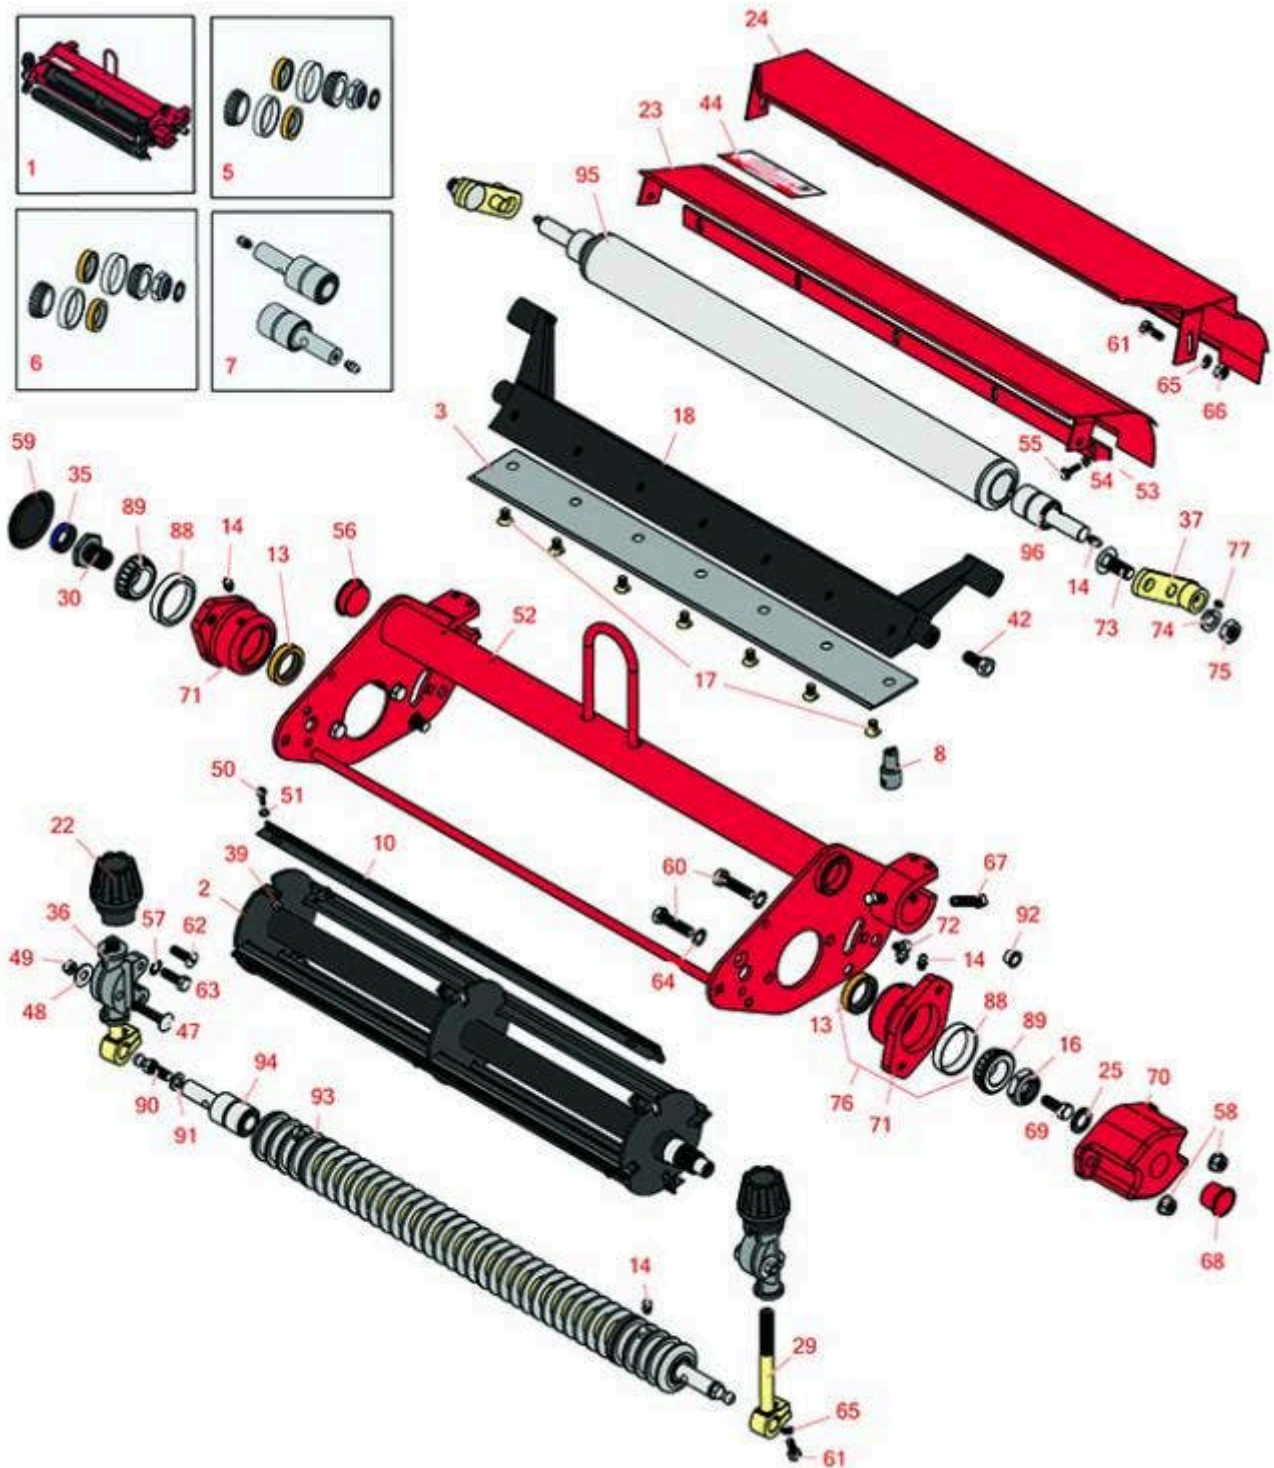

Replaces Toro Greensmaster 300 Parts

Brush Reel Unit - R&R Special
Brush Reel & Bedknife

All original equipment manufacturers names and part numbers are used for identification purposes only, and we are in no way implying that our products are original equipment parts. Prices subject to change without notice.

Replaces Toro Greensmaster 300 Parts

Brush Reel Unit - R&R Special
Brush Reel & Bedknife

Item No	R&R Part No.	OEM Part No.	Description	Qty Req	Order Quantity
---------	--------------	--------------	-------------	---------	----------------