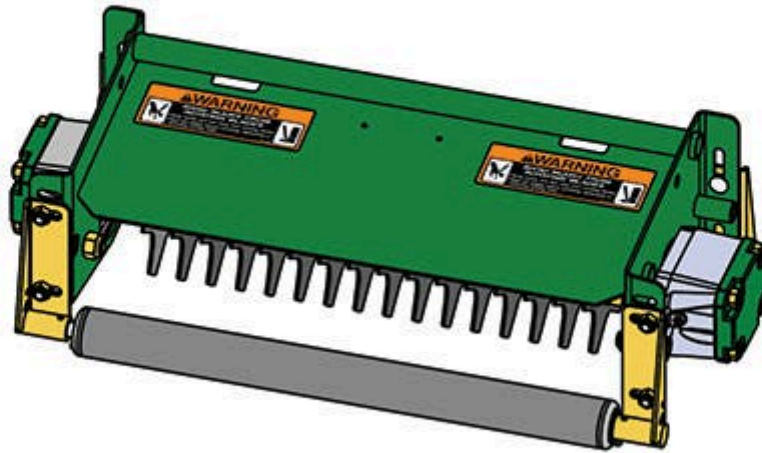

Replaces John Deere 3215 Reel Mower

Parts

Heavy Verti-Cut Unit

Complete Verti-Cut Unit

All original equipment manufacturers names and part numbers are used for identification purposes only, and we are in no way implying that our products are original equipment parts. Prices subject to change without notice.

Replaces John Deere 3215 Reel Mower

Parts

Heavy Verti-Cut Unit

Complete Verti-Cut Unit

Item No	R&R Part No.	OEM Part No.	Description	Qty Req	Order Quantity
---------	--------------	--------------	-------------	---------	----------------

Complete Verti-Cut Unit

1	RBM17946	BM17946	Complete Standard Verti-Cut Unit	5	
---	-----------------	---------	----------------------------------	---	--

Tech Note: R&R Verti-Cut Units Complete with RMT6987 Verti-Cut Blades & RAET10111 Front & Rear Solid Rollers.: