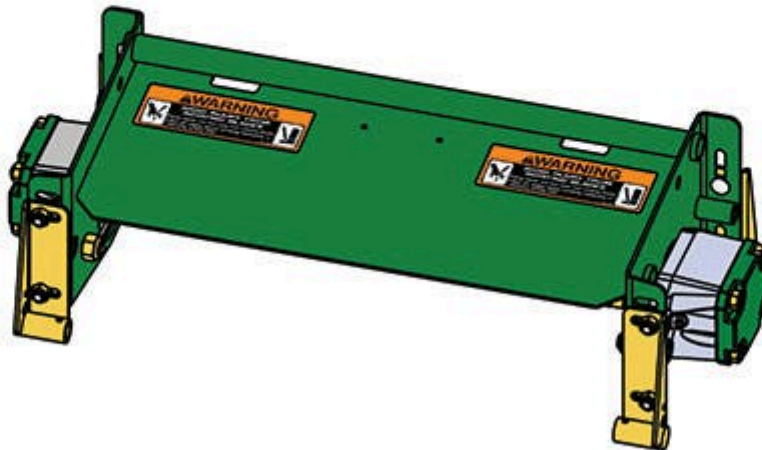

Replaces John Deere 3215 Reel Mower

Parts

Heavy Verti-Cut Unit

Complete Verti-Cut Unit

All original equipment manufacturers names and part numbers are used for identification purposes only, and we are in no way implying that our products are original equipment parts. Prices subject to change without notice.

Replaces John Deere 3215 Reel Mower

Parts

Heavy Verti-Cut Unit

Complete Verti-Cut Unit

Item No	R&R Part No.	OEM Part No.	Description	Qty Req	Order Quantity
---------	--------------	--------------	-------------	---------	----------------